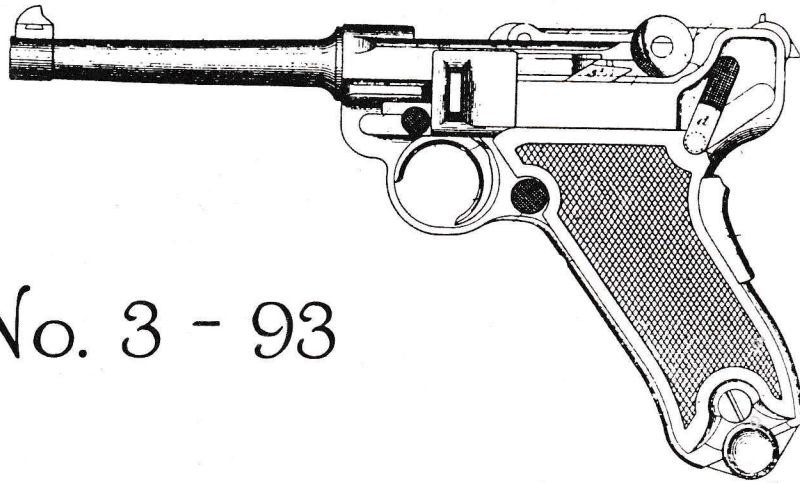

SIMPSON LTD.

LUGER LIST

No. 3 - 93

SIMPSON LTD.
587 E. MAIN ST.
GALESBURG, IL 61401
PHONE (309) 342-5800
FAX (309) 342-5730
HOURS TUE - SAT 1 - 6 pm

NOTES

SIMPSON LTD, COLLECTOR'S GUN SHOP

587 E. Main St.

Galesburg, Il. 61401