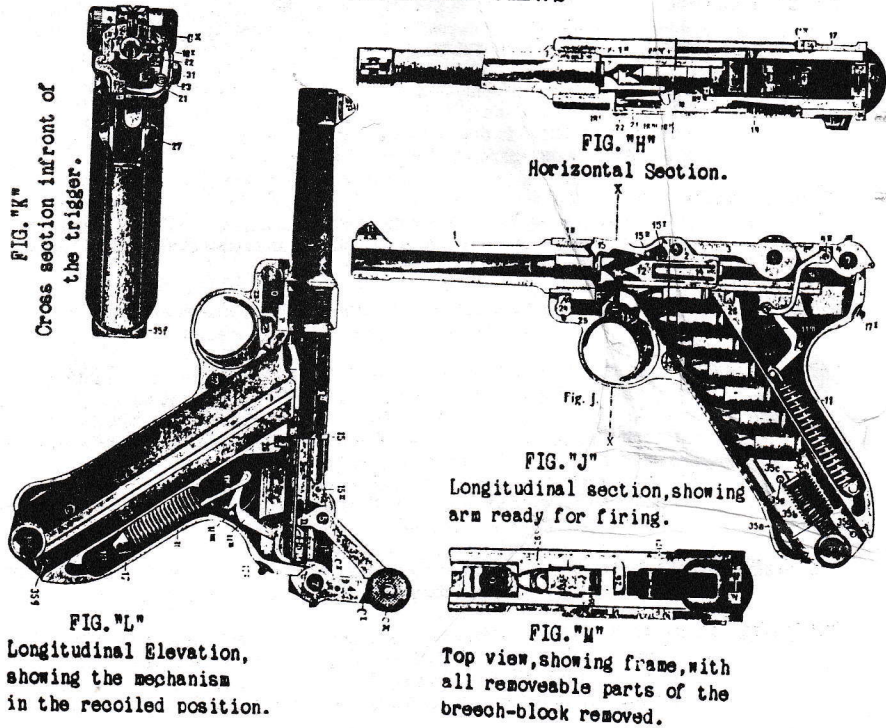

SIMPSON LTD. LUGER LIST

6-93

SECTIONAL VIEWS

SIMPSON LTD.
587 E MAIN ST.
GALESBURG, IL 61401
PHONE: 309 342-5800
FAX: 309 342-5730