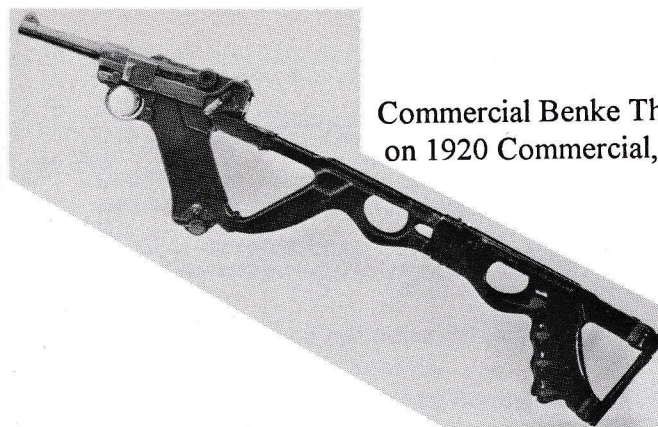

Commercial Benke Thiemann Stock
on 1920 Commercial, see Item OK-11