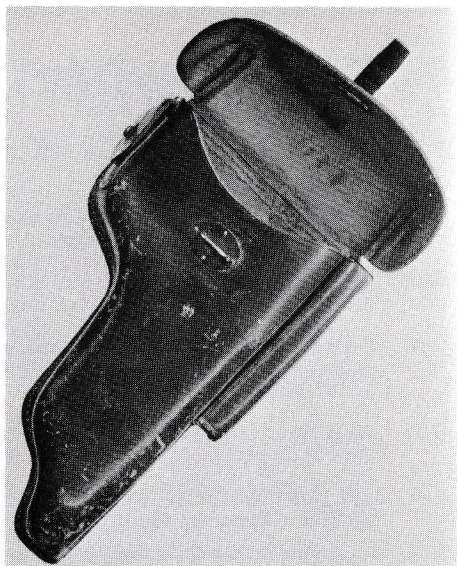

German made and marked holster
for Item OK-11 Benke Thiemann