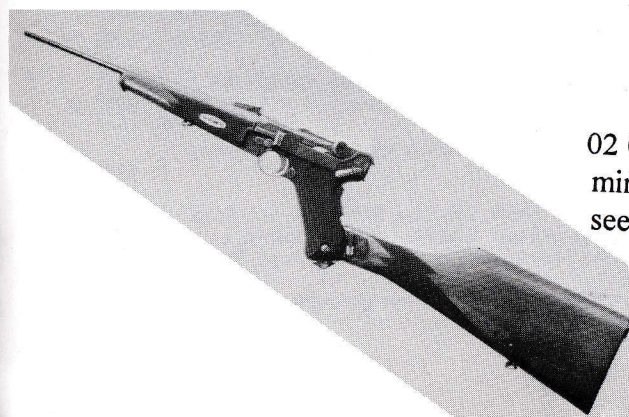

02 Carbine, exceptional near
mint condition,
see Item OK-22