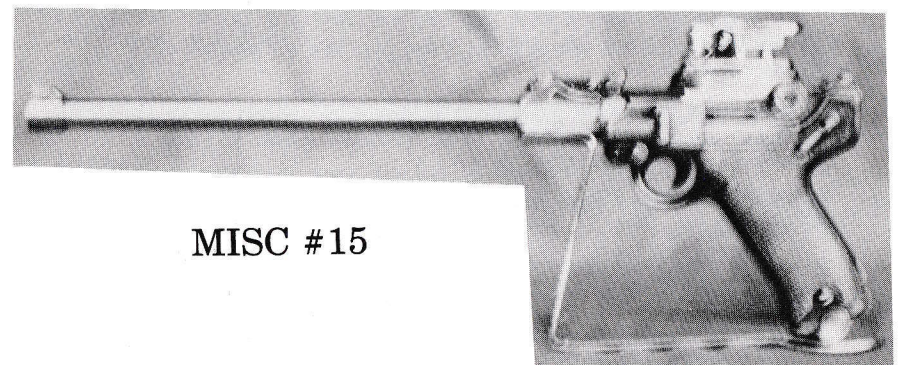

THESE MAKE GREAT CHRISTMAS GIFTS

MISC #15