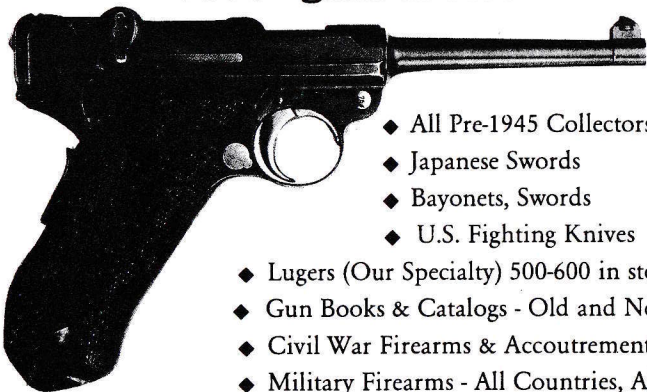

*****
WE WANT YOUR LUGERS, IF YOU HAVE DUPLICATES, ARE THINKING ABOUT
SELLING YOUR COLLECTION, OR HAVE A SINGLE PIECE FOR SALE, CALL US OR
SEND THE ITEMS TO US U.P.S

*****
REMEMBER, AFTERNOONS ONLY-----TUESDAY THRU SATURDAY 1 - 6 PM
CLOSED SUN/MON
*****

LARGEST
FULL LINE COLLECTORS SHOP
IN THE MIDWEST

Collector's Firearms

Simpson Ltd.
140 S. Seminary Street, Galesburg, IL 61401

Hours 1 to 6 p.m. Tues. thru Sat.

Phone: 309/342-5800 FAX: 309/342-5730 (24 hours)

4000+ guns in stock including:

- All Pre-1945 Collectors Firearms
- Japanese Swords
- Bayonets, Swords
- U.S. Fighting Knives
- Lugers (Our Specialty) 500-600 in stock
- Gun Books & Catalogs - Old and New
- Civil War Firearms & Accoutrements
- Military Firearms - All Countries, All Periods
- Winchesters, Colts, S&W, Fine American & European Doubles
- German, Japanese, & U.S. Field Gear, Headgear, Daggers, Insignia
- Consignments are welcome
- Obsolete & Collector's Ammo

*Visit us
or call for your needs.*

Import & Export Service (We attend most of the major shows overseas.)

We export most of the guns sold to overseas buyers at shows.

ORDER FORM FOR BOOKS

Unless an item is listed as postpaid, please include $3.00 for postage, International orders please add sufficient postage, Cashiers Check, Money Order, or Credit Card Orders over $25.00 only. No Personal Checks as they delay your order while check clears. Book descriptions appear on the BOOKS FOR SALE pages of this Luger Listing.

1. AXIS PISTOLS (postpaid USA)	$58.00
2. THIRD REICH LUGERS w/Price Guide (postpaid USA)	$60.00
3. THIRD REICH LUGERS PRICE GUIDE ONLY (postpaid USA)	$4.00
4. IMPERIAL LUGERS W/PRICE GUIDE (postpaid USA)	$60.00
5. IMPERIAL LUGERS PRICE GUIDE ONLY (postpaid USA)	$4.00
6. 1900 LUGER - TEST TRIALS by Michael Reese	$7.95
7. KRIEGHOFF PARABELLUM by Randall Gibson	$40.00
8. THE WEBLEY STORY Chris Reinhart update (postpaid USA)	$60.00
9. HIGH STANDARD COLLECTORS GUIDE (postpaid USA)	$26.00
10. THE NAVY LUGER by J. Gortz & J. Walter (postpaid USA)	$25.00
11. ASTRA AUTOMATIC PISTOLS by Len Antaris (postpaid USA)	$43.00
12. WEIMAR LUGERS by Jan Still (postpaid USA)	$63.00
13. WEIMAR LUGERS PRICE GUIDE ONLY (postpaid USA)	$4.00
14. THE GERMAN MILITARY PISTOLS by Fred Datig	$14.95
15. GERMAN PISTOLS & HOLSTERS VOL II by Whittington	$39.95
16. GERMAN PISTOLS & HOLSTERS VOL III by Whittington	$39.95
17. GERMAN PISTOLS & HOLSTERS VOL IV by Whittington	$39.95
18. LUGERS AT RANDOM by Charles Kenyon Jr.	$39.95
19. Luger Holsters & Accessories by Eugene Bender	$69.95
20. WEBLEY & SCOTT AUTOMATIC PISTOLS by Gordon Bruce	$58.00
21. COLT 45 SERVICE PISTOLS by Charles Clawson (postpd USA)	$68.00
22. LUGER TIPS by Michael Reese II	$10.95
23. SWISS LUGER VARIATIONS, MONOGRAPH IV by Fred Datig	$14.95
24. LUGER-THE MULTI-NATIONAL PISTOL by C. Kenyon	$69.95
25. LUGERS-MINI MANUAL by Guns & Ammo	$3.00
26. LUGER LIST SUBSCRIPTION (USA $5.00/YR., FOREIGN $15.00/YR)	
ILLINOIS RESIDENTS ADD 7% SALES TAX _____	

MAILING ADDRESS: _____ POSTAGE _____
_____ TOTAL _____
_____

PAYMENT METHOD: CASHIERS CHECK/MONEY ORDER
_____
MASTERCARD/VISA/AMERICAN EXPRESS SIGNATURE _____
CARD #: _____ EXP DATE: _____