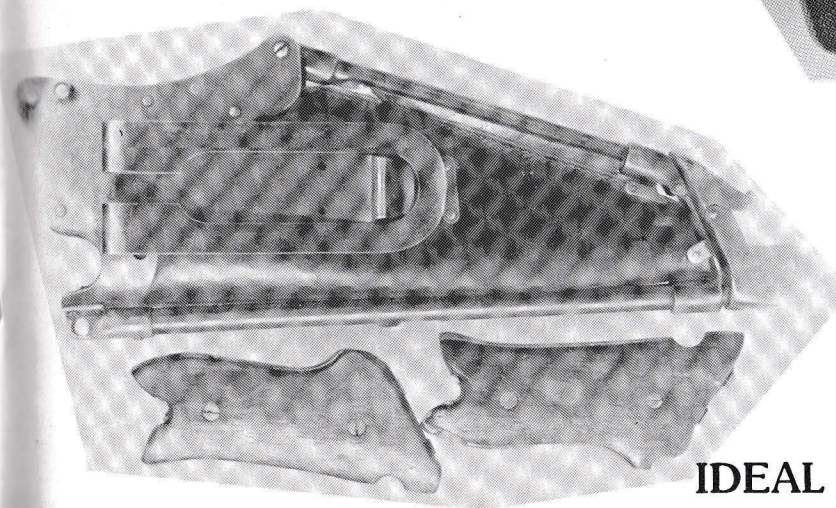

SEE ACCESS 25

SEE NA-5

SEE SW-44 & SW-45

SEE K-5

SEE AE-9

SEE M-24

IDEAL STOCK

E-27	ERFURT 1918/20 POLICE REWORK, 9mm, 97% blue, 40% straw, very good bore, good grips, s/n 56xx n, very good Weimar matching mag, has the circle S on lft receiver (Simson rework stamp) Weimar Lugers pp 105-128	\$795.00
E-28	ERFURT 1918 POLICE REWORK, 9mm, 95% blue, 20% straw, fair bore, good grips w/inlaid Nazi Eagles, s/n 9xx n, Weimar Lugers pp 105-128	\$695.00