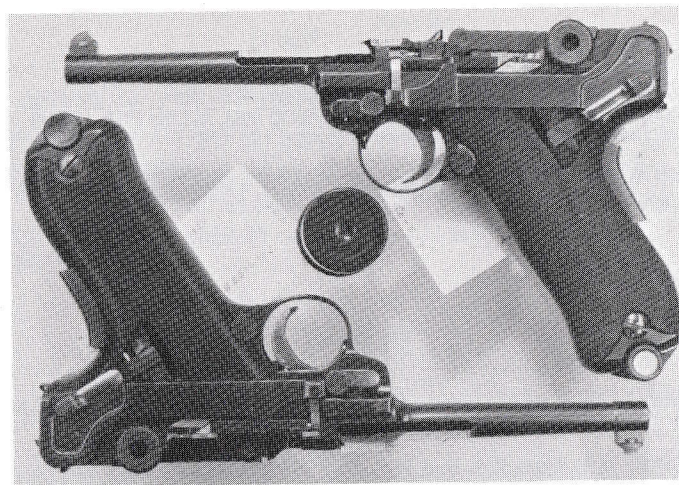

SEE SW-44 & SW-45