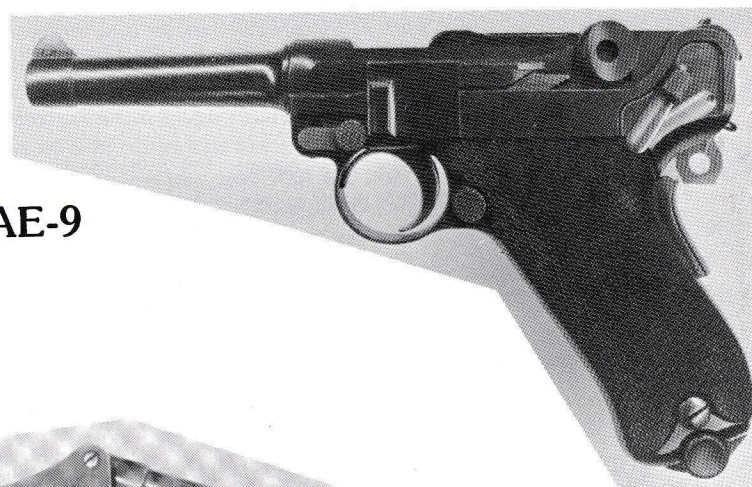

SEE ACCESS 25

SEE NA-5

SEE SW-44 & SW-45

SEE K-5

SEE AE-9

SEE M-24

IDEAL STOCK

E-27	ERFURT 1918/20 POLICE REWORK, 9mm, 97% blue, 40% straw, very good bore, good grips, s/n 56xx n, very good Weimar matching mag, has the circle S on lft receiver (Simson rework stamp) Weimar Lugers pp 105-128	\$795.00
E-28	ERFURT 1918 POLICE REWORK, 9mm, 95% blue, 20% straw, fair bore, good grips w/inlaid Nazi Eagles, s/n 9xx n, Weimar Lugers pp 105-128	\$695.00