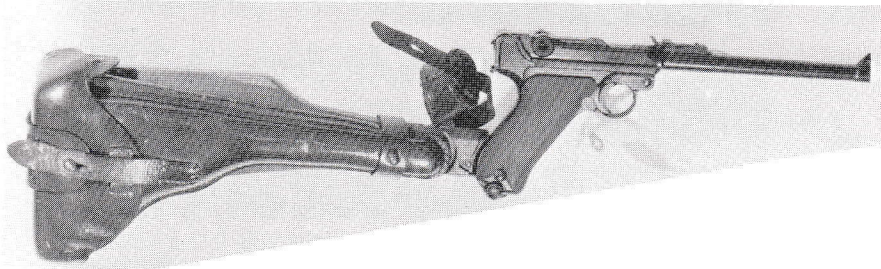

SIMPSON LTD.

LUGER LIST

JULY 1995

SEE AR-22

**SIMPSON LTD.
140 S. SEMINARY ST.
GALESBURG, IL 61401
PHONE: 309 342-5800
FAX: 309 342-5730
HOURS: TUE - SAT 1-6 PM**

JULY 1995

Subscription rates: \$5.00/yr. (6 issues) in USA-----\$15.00/yr outside USA