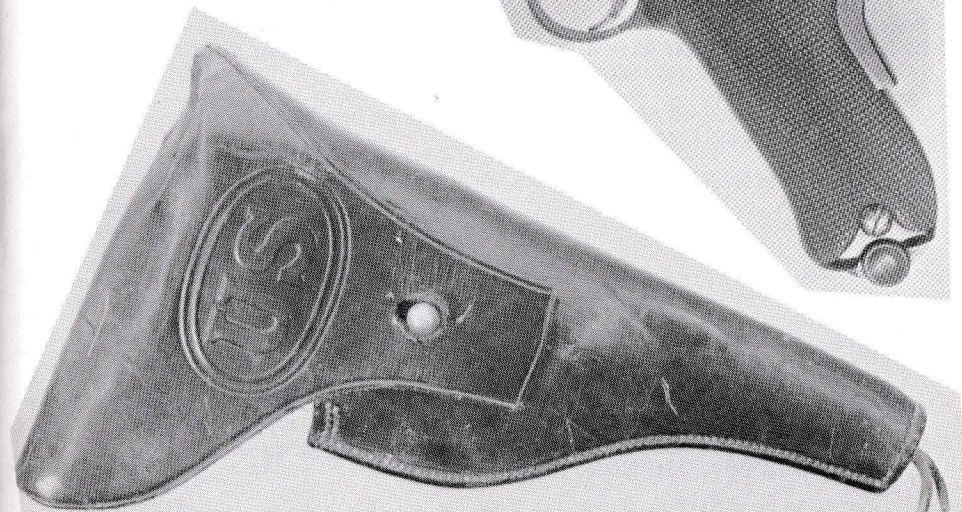

MISC # 15

SEE D-3

ACCES. #26

SEE OK-11

OUR LUGER ROOM

SWISS AMMO
AND MISC AMMO
SEE ACCES. #25