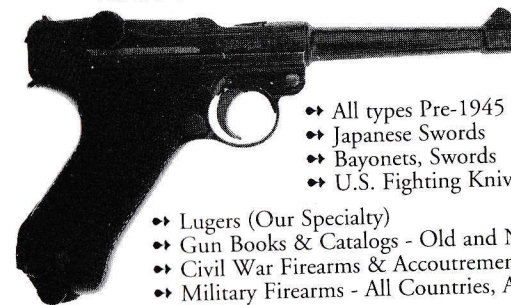

26. THE DUTCH LUGER by Marten & de Vries, The Most Definitive Book Ever Written on Dutch Lugers, This new edition features 352 photos & illustrations, plus history & data never published in any other book covering Luger pistols. 8 3/4" x 11 1/2" large format HIGHLY RECOMMENDED NEW $49.95

*****
WE WANT YOUR LUGERS. IF YOU HAVE DUPLICATES, ARE THINKING ABOUT SELLING YOUR COLLECTION, OR HAVE A SINGLE PIECE FOR SALE, CALL US OR SEND THE ITEMS TO US U.P.S
*****

*****
REMEMBER. AFTERNOONS ONLY-----TUESDAY THRU SATURDAY 1 - 6 PM
CLOSED SUN/MON
*****

LARGEST

FULL LINE COLLECTORS SHOP IN THE MIDWEST

Collector's Firearms Simpson Ltd.

140 S. Seminary Street, Galesburg, IL 61401

Hours 1 to 6 p.m. Tuesday thru Saturday

Phone : 309/342-5800 FAX 309/342-5730 (24 hours)

4000+ Guns in Stock including:

- ↔ All types Pre-1945 Collectors Firearms
- ↔ Japanese Swords
- ↔ Bayonets, Swords
- ↔ U.S. Fighting Knives
- ↔ Lugers (Our Specialty)
- ↔ Gun Books & Catalogs - Old and New
- ↔ Civil War Firearms & Accoutrements
- ↔ Military Firearms - All Countries, All Periods
- ↔ Winchesters, Colts, S&W, Fine American & European Doubles
- ↔ German, Japanese, & U.S. Field Gear, Headgear, Daggers, Insignia
- ↔ Consignments are welcome
- ↔ Obsolete & Collector's Ammo

*Visit us
or call for your needs.*

Import and Export Service (We attend most of the major shows overseas.)
We export most of the guns sold to overseas buyers at shows.