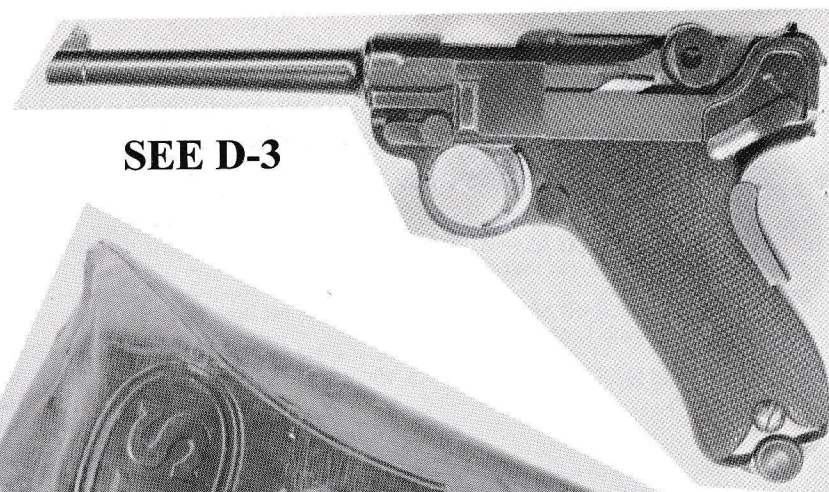

MISC # 15

SEE D-3

ACCES. #26

SEE OK-11

OUR LUGER ROOM

SWISS AMMO
AND MISC AMMO
SEE ACCES. #25