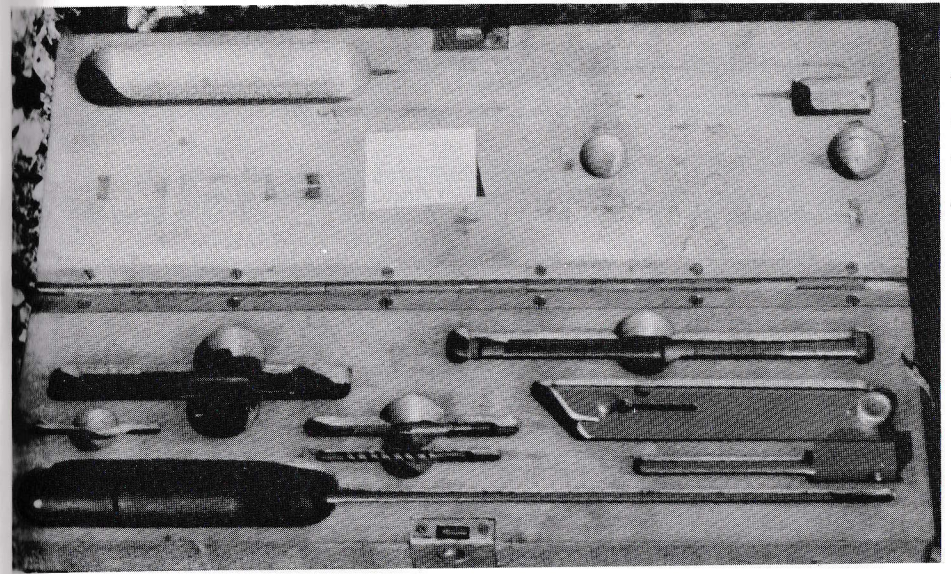

ACCESS. #4

Einsteckläufchen

Einsteckläufchen

Seine Vorteile

Herzorragende Leistungen

Probe

Lebensdauer

Selbstlade-Pistole
Sauer & Sohn

Typ	Preis	Typ	Preis
M 3000	7,00	M 3000	1,00
M 3000 Z	7,50	M 3000 Z	1,20
M 3000 S	8,00	M 3000 S	1,50
M 3000 ZS	8,50	M 3000 ZS	1,80
M 3000 ZS S	9,00	M 3000 ZS S	2,00
M 3000 ZS S S	9,50	M 3000 ZS S S	2,20
M 3000 ZS S S S	10,00	M 3000 ZS S S S	2,50
M 3000 ZS S S S S	10,50	M 3000 ZS S S S S	2,80
M 3000 ZS S S S S S	11,00	M 3000 ZS S S S S S	3,00
M 3000 ZS S S S S S S	11,50	M 3000 ZS S S S S S S	3,20
M 3000 ZS S S S S S S S	12,00	M 3000 ZS S S S S S S S	3,50
M 3000 ZS S S S S S S S S	12,50	M 3000 ZS S S S S S S S S	3,80
M 3000 ZS S S S S S S S S S	13,00	M 3000 ZS S S S S S S S S S	4,00
M 3000 ZS S S S S S S S S S S	13,50	M 3000 ZS S S S S S S S S S S	4,20
M 3000 ZS S S S S S S S S S S S	14,00	M 3000 ZS S S S S S S S S S S S	4,50
M 3000 ZS S S S S S S S S S S S S	14,50	M 3000 ZS S S S S S S S S S S S S	4,80
M 3000 ZS S S S S S S S S S S S S S	15,00	M 3000 ZS S S S S S S S S S S S S S	5,00
M 3000 ZS S S S S S S S S S S S S S S	15,50	M 3000 ZS S S S S S S S S S S S S S S	5,20
M 3000 ZS S S S S S S S S S S S S S S S	16,00	M 3000 ZS S S S S S S S S S S S S S S S	5,50
M 3000 ZS S S S S S S S S S S S S S S S S	16,50	M 3000 ZS S S S S S S S S S S S S S S S S	5,80
M 3000 ZS S S S S S S S S S S S S S S S S S	17,00	M 3000 ZS S S S S S S S S S S S S S S S S S	6,00
M 3000 ZS S S S S S S S S S S S S S S S S S S	17,50	M 3000 ZS S S S S S S S S S S S S S S S S S S	6,20
M 3000 ZS S S S S S S S S S S S S S S S S S S S	18,00	M 3000 ZS S S S S S S S S S S S S S S S S S S S	6,50
M 3000 ZS S S S S S S S S S S S S S S S S S S S S	18,50	M 3000 ZS S S S S S S S S S S S S S S S S S S S S	6,80
M 3000 ZS S S S S S S S S S S S S S S S S S S S S S	19,00	M 3000 ZS S S S S S S S S S S S S S S S S S S S S S	7,00
M 3000 ZS S S S S S S S S S S S S S S S S S S S S S S	19,50	M 3000 ZS S S S S S S S S S S S S S S S S S S S S S S	7,20
M 3000 ZS S S S S S S S S S S S S S S S S S S S S S S S	20,00	M 3000 ZS S S S S S S S S S S S S S S S S S S S S S S S	7,50
M 3000 ZS S S S S S S S S S S S S S S S S S S S S S S S S	20,50	M 3000 ZS S S S S S S S S S S S S S S S S S S S S S S S S	7,80
M 3000 ZS S S S S S S S S S S S S S S S S S S S S S S S S S	21,00	M 3000 ZS S S S S S S S S S S S S S S S S S S S S S S S S S	8,00
M 3000 ZS S S S S S S S S S S S S S S S S S S S S S S S S S S	21,50	M 3000 ZS S S S S S S S S S S S S S S S S S S S S S S S S S S	8,20
M 3000 ZS S S S S S S S S S S S S S S S S S S S S S S S S S S S	22,00	M 3000 ZS S S S S S S S S S S S S S S S S S S S S S S S S S S S	8,50
M 3000 ZS S S S S S S S S S S S S S S S S S S S S S S S S S S S S	22,50	M 3000 ZS S S S S S S S S S S S S S S S S S S S S S S S S S S S S	8,80
M 3000 ZS S S S S S S S S S S S S S S S S S S S S S S S S S S S S S	23,00	M 3000 ZS S S S S S S S S S S S S S S S S S S S S S S S S S S S S S	9,00
M 3000 ZS S S S S S S S S S S S S S S S S S S S S S S S S S S S S S S	23,50	M 3000 ZS S S S S S S S S S S S S S S S S S S S S S S S S S S S S S S	9,20
M 3000 ZS S S S S S S S S S S S S S S S S S S S S S S S S S S S S S S S	24,00	M 3000 ZS S S S S S S S S S S S S S S S S S S S S S S S S S S S S S S S	9,50
M 3000 ZS S S S S S S S S S S S S S S S S S S S S S S S S S S S S S S S S	24,50	M 3000 ZS S S S S S S S S S S S S S S S S S S S S S S S S S S S S S S S S	9,80
M 3000 ZS S S S S S S S S S S S S S S S S S S S S S S S S S S S S S S S S S	25,00	M 3000 ZS S S S S S S S S S S S S S S S S S S S S S S S S S S S S S S S S S	10,00

ACCESS. #25