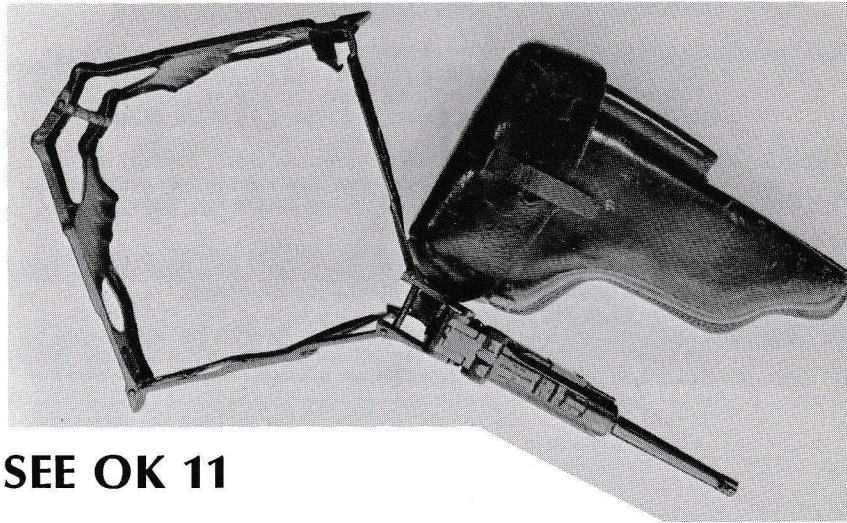

SIMPSON LTD

LUGER LIST

SEPTEMBER 1995

SEE OK 11

**SIMPSON LTD
140 S. SEMINARY ST.
GALESBURG, IL 61401
PHONE: 309 342-5800
FAX: 309 342-5730
HOURS: TUE-SAT 1-6 PM**

SEPTEMBER 1995

Subscription rates: \$5.00/yr. (6 issues) in USA-----\$15.00/yr outside USA