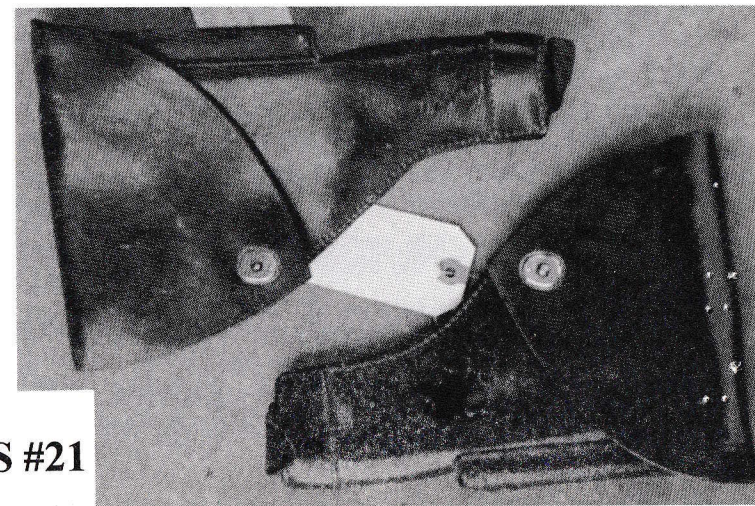

Die zu gemessene Abzugkraft muss im Druckpunkt mindestens 1,20 kg betragen.

ACCESS. #4

ACCESS. #17

MISC. #11

OK-10

SW-30

ACCESS #21

E-6	ERFURT 1917 MILITARY, 9mm, 97% blue, 80% straw, exc bore, very good grips, s/n 94xx r, exc matching mag, rc rework,	\$895.00
E-7	ERFURT 1917 MILITARY, 9mm, 98% blue, 90% straw, exc bore & grips, a very nice WWI Erfurt, Kenyon pp. 168-169	\$895.00
E-9	ERFURT 1917 MILITARY, 9mm, 97% blue, 97% straw, exc bore, exc grips, s/n 53xx h, Kenyon pp. 168-169	\$895.00
E-10	ERFURT 1917, 9mm, 98% blue, 97% straw, very good bore, exc grips, s/n 3xx s, Imperial Lugers pp. 76	\$925.00
E-11	ERFURT 1917 MILITARY RIG, 9mm, 97% blue, 97% straw, exc bore, exc grips, s/n 24xx h, w/2 matching mags, tool, in a very good 1917 holster, very nice complete WWI rig, Imperial Lugers pp. 76	\$1795.00
E-13	ERFURT 1917 MILITARY, 9mm, 97% blue, 50% straw, very good bore, very good grips, s/n 78xx y, SU4 Nazi Reworked, Imperial Lugers pp. 76	\$895.00
E-14	ERFURT 1917 MILITARY, 9mm, 98% blue, 95% straw, exc bore, exc grips, s/n 52xx r, Imperial Lugers pp. 76	\$925.00
E-16	ERFURT 1917 MILITARY, 9mm, 90% blue, 30% straw, some pitting, good bore, very good grips, s/n 21xx e, Imperial Lugers pp. 76	\$695.00
E-23	ERFURT 1917 MILITARY, 9mm, 98% blue, w/light pitting, 90% straw, very good bore, exc grips, s/n 26xx s, Imperial Lugers pp. 76	\$895.00
E-24	ERFURT 1917 MILITARY, 9mm, 97% blue, 90% straw, exc bore, exc grips, s/n 27xx e, Imperial Lugers pp. 73-74	\$795.00
E-17	ERFURT 1917 MILITARY, 9mm, 95% blue w/light pitting, 15% straw, good bore, good grips, s/n 31xx k, Imperial Lugers pp 76	\$495.00
E-15	ERFURT 1918, exc+ 98% blue, 95% straw, exc+ bore & grips, orig exc matching mag, late crude mill finish, minor dings	\$995.00
E-20	ERFURT 1918 MILITARY, 9mm, 98% blue, 97% straw, exc bore, near mint grips, s/n 75xx q, Imperial Lugers pp. 77	\$995.00
E-22	ERFURT 1918 MILITARY, 9mm, 97% blue, 95% straw, exc bore, exc grips, s/n 90xx m,	\$895.00
E-26	ERFURT 1918 MILITARY, 9mm, 97% blue, 95% straw, good bore, very good grips, s/n 70xx n, Imperial Lugers pp. 77	\$895.00