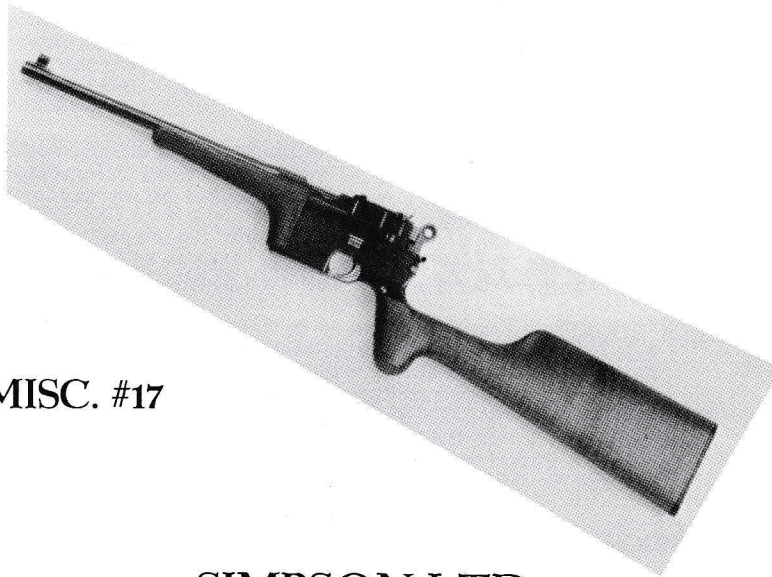

SIMPSON LTD.

LUGER LIST JULY 1996

MISC. #17

SIMPSON LTD.
140 S. SEMINARY ST.
GALESBURG, IL 61401
PHONE: 309 342-5800
FAX: 309 342-5730
HOURS: TUE - SAT 1 - 6 PM

JULY 1996

Subscription rates: \$5.00/yr. (6 issues) in USA-----\$15.00/yr outside USA