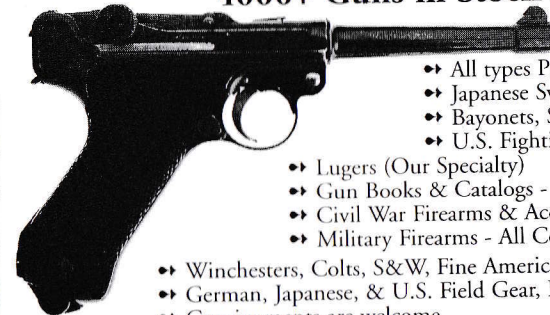

*****
WE WANT YOUR LUGERS, IF YOU HAVE DUPLICATES, ARE THINKING ABOUT SELLING YOUR COLLECTION, OR HAVE A SINGLE PIECE FOR SALE, CALL US OR SEND THE ITEMS TO US U.P.S
*****

*****
REMEMBER, AFTERNOONS ONLY-----TUESDAY THRU SATURDAY 1 - 6 PM
CLOSED SUN/MON
*****

BOOK ORDERS

Unless an item is listed as postpaid, please include $3.00 for postage, International orders please add sufficient postage, Cashiers Check, Money Order, or Credit Card Orders over $25.00 only. No Personal Checks as they delay your order while check clears. Book descriptions appear on the BOOKS FOR SALE pages of this Luger Listing.

LARGEST FULL LINE COLLECTORS SHOP IN THE MIDWEST

Collector's Firearms
Simpson Ltd. 140 S. Seminary Street, Galesburg, IL 61401

Hours 1 to 6 p.m. Tuesday thru Saturday
Phone : 309/342-5800 FAX 309/342-5730 (24 hours)

4000+ Guns in Stock including:

- All types Pre-1945 Collectors Firearms
- Japanese Swords
- Bayonets, Swords
- U.S. Fighting Knives
- Lugers (Our Specialty)
- Gun Books & Catalogs - Old and New
- Civil War Firearms & Accoutrements
- Military Firearms - All Countries, All Periods
- Winchesters, Colts, S&W, Fine American & European Doubles
- German, Japanese, & U.S. Field Gear, Headgear, Daggers, Insignia
- Consignments are welcome
- Obsolete & Collector's Ammo

*Visit us
or call for
your needs.*

Import and Export Service (We attend most of the major shows overseas.)
We export most of the guns sold to overseas buyers at shows.