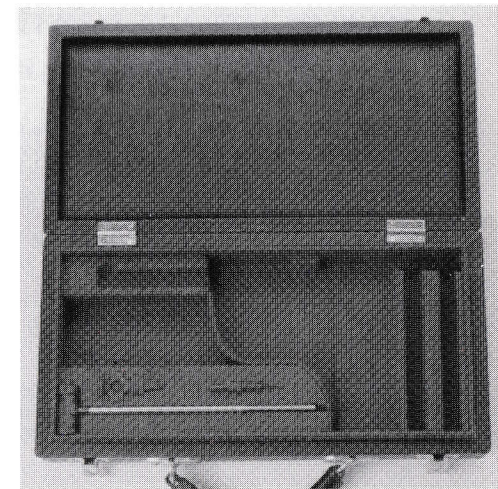

IN-8

ACCESS #27

ACCESS #29

IN-9

ACCESS #28

ACCESS #30

E-8	ERFURT 1914/20 POLICE, 9mm, 97% blue, 75% straw, fair bore, very good grips, s/n 3xx b, 'S.P.D.' on front strap, Weimar Lugers pp. 112-113	\$595.00
E-5	ERFURT 1916 MILITARY, 9mm, 93% blue, 99% restraw, very good bore, good grips, s/n 8xx c, Imperial Lugers pp. 75	\$600.00
E-18	ERFURT 1916 MILITARY, 9mm, 90% blue, very good bore, exc grips, s/n 43xx b, refinished,	\$595.00
E-19	ERFURT 1916 MILITARY, 9mm, 80% blue, 70% straw, very good bore, exc grips, s/n 5xx b, Imperial Lugers pp. 76	\$795.00
E-6	ERFURT 1917 MILITARY, 9mm, 97% blue, 80% straw, exc bore, very good grips, s/n 94xx r, exc matching mag, rc rework,	\$895.00
E-7	ERFURT 1917 MILITARY, 9mm, 98% blue, 90% straw, exc bore & grips, a very nice WWI Erfurt, Kenyon pp. 168-169	\$895.00
E-9	ERFURT 1917 MILITARY, 9mm, 97% blue, 97% straw, exc bore, exc grips, s/n 53xx h, Kenyon pp. 168-169	\$895.00
E-10	ERFURT 1917, 9mm, 98% blue, 97% straw, very good bore, exc grips, s/n 3xx s, Imperial Lugers pp. 76	\$925.00
E-13	ERFURT 1917 MILITARY, 9mm, 97% blue, 50% straw, very good bore, very good grips, s/n 78xx y, SU4 Nazi Reworked, Imperial Lugers pp. 76	\$895.00
E-14	ERFURT 1917 MILITARY, 9mm, 98% blue, 95% straw, exc bore, exc grips, s/n 52xx r, Imperial Lugers pp. 76	\$925.00
E-16	ERFURT 1917 MILITARY, 9mm, 90% blue, 30% straw, some pitting, good bore, very good grips, s/n 21xx e, Imperial Lugers pp. 76	\$695.00
E-23	ERFURT 1917 MILITARY, 9mm, 98% blue, w/light pitting, 90% straw, very good bore, exc grips, s/n 26xx s, Imperial Lugers pp. 76	\$895.00
E-24	ERFURT 1917 MILITARY, 9mm, 97% blue, 90% straw, exc bore, exc grips, s/n 27xx e, Imperial Lugers pp. 73-74	\$795.00
E-17	ERFURT 1917 MILITARY, 9mm, 95% blue w/light pitting, 15% straw, good bore, good grips, s/n 31xx k, Imperial Lugers pp. 76	\$495.00
E-15	ERFURT 1918, exc+ 98% blue, 95% straw, exc+ bore & grips, orig exc matching mag, late crude mill finish, minor dings	\$995.00
E-20	ERFURT 1918 MILITARY, 9mm, 98% blue, 97% straw, exc bore, near mint grips, s/n 75xx q, Imperial Lugers pp. 77	\$995.00
E-22	ERFURT 1918 MILITARY, 9mm, 97% blue, 95% straw, exc bore, exc grips, s/n 90xx m,	\$895.00
E-26	ERFURT 1918 MILITARY, 9mm, 97% blue, 95% straw, good bore, very good grips, s/n 70xx n, Imperial Lugers pp. 77	\$895.00