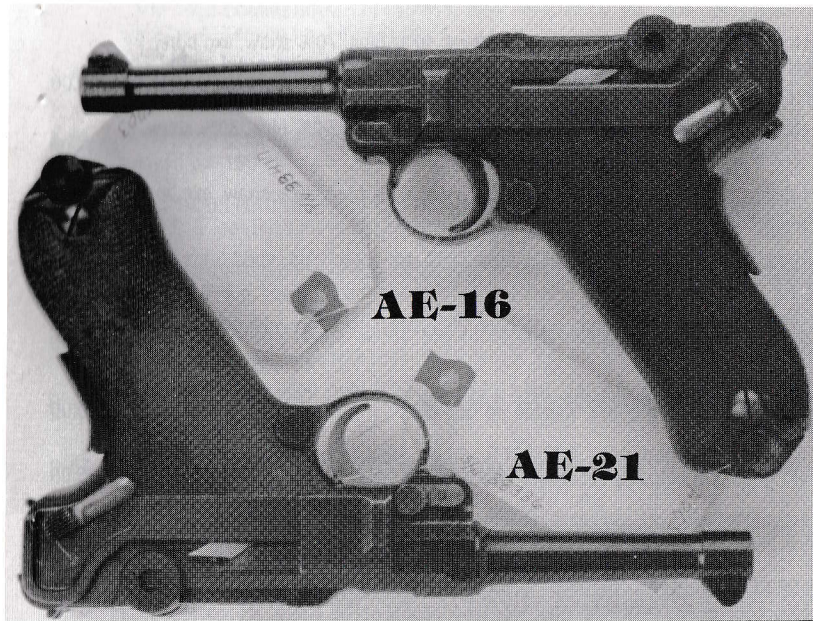

AE-16

AE-21