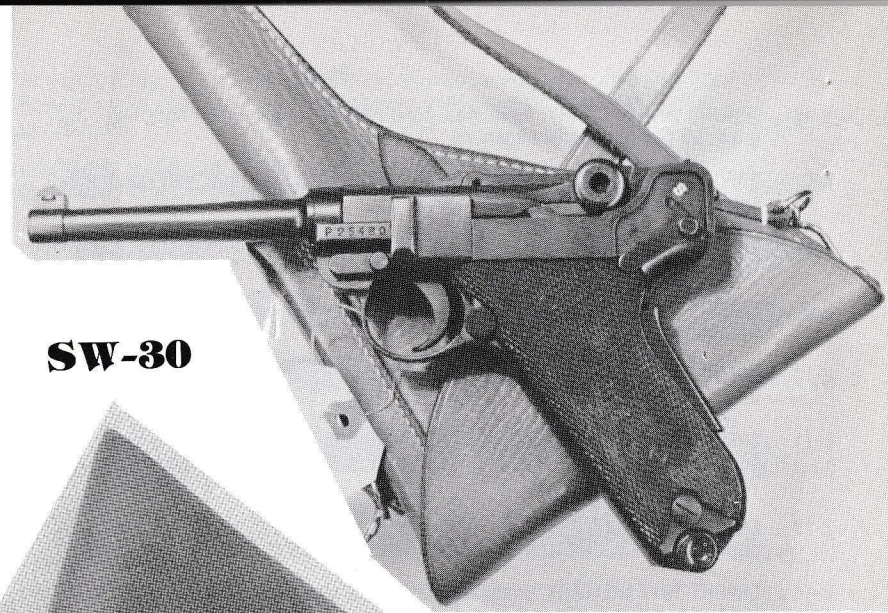

IN-2

RICHTRICHTUNG FÜR
DEN ABGEBINDELHEBEL
sehr selten
siehe "Anleitung für
den Regulieren ..."
Drehst. per 45°

Mit der Richtungsrichtung 90° 30' - 120° der 45° für den
Abgebinkelhebel

Ist der Schenkel A so zu richten, dass in Druckpunkt der
Drehstift der Nadel Abgebinkelhebel - Drehstift mit
0,1 - 0,2 mm Abstand.

Bedurch stellt man den richtigen Vorzug, einen ein-
seitigen Druckpunkt und ein stabiles Schließen.

1. Pfeile mit Lauf vorwärts nach oben halten oder
einsetzen.

2. Pfeile nach oben gedrückt an der tiefsten Stelle des
Abzugs einsetzen, mit Kolbenring, parallel zur
Längsachse.

Die zu gewonnene Abgebinkelhebel muss in Druckpunkt
einsetzen und 1-20° zu betonen.