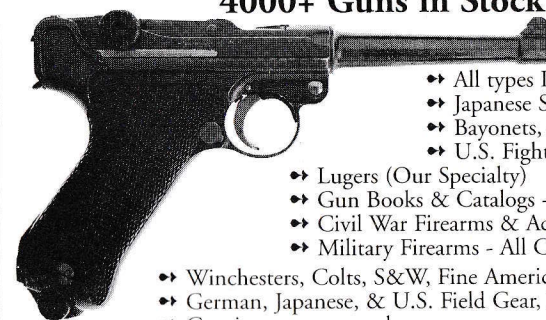

26. THE DUTCH LUGER by Marten & de Vries, The Most Definitive Book Ever Written on Dutch Lugers, This new edition features 352 photos & illustrations, plus history & data never published in any other book covering Luger pistols. 8 3/4" x 11 1/2" large format HIGHLY RECOMMENDED NEW $49.95
27. PACIFIC ARMS CATALOG REPRINT DATED 1922, 16 pages of Lugers, Mausers, Walthers, & accessories excellent reference $6.00
28. SIG 210, new by Vetter, Bible for the 210 series (German Text) $95.00
29. NEW 96 BLUE BLOOK OF GUN VALUES, qith excellent Luger section $29.95

*****
WE WANT YOUR LUGERS, IF YOU HAVE DUPLICATES, ARE THINKING ABOUT SELLING YOUR COLLECTION, OR HAVE A SINGLE PIECE FOR SALE, CALL US OR SEND THE ITEMS TO US U.P.S
*****

*****
REMEMBER, AFTERNOONS ONLY-----TUESDAY THRU SATURDAY 1 - 6 PM
CLOSED SUN/MON
*****

BOOK ORDERS

Unless an item is listed as postpaid, please include $3.00 for postage, International orders please add sufficient postage, Cashiers Check, Money Order, or Credit Card Orders over $25.00 only. No Personal Checks as they delay your order while check clears. Book descriptions appear on the BOOKS FOR SALE pages of this Luger Listing.

LARGEST FULL LINE COLLECTORS SHOP IN THE MIDWEST

Collector's Firearms
Simpson Ltd. 140 S. Seminary Street, Galesburg, IL 61401

Hours 1 to 6 p.m. Tuesday thru Saturday
Phone : 309/342-5800 FAX 309/342-5730 (24 hours)

4000+ Guns in Stock including:

- All types Pre-1945 Collectors Firearms
- Japanese Swords
- Bayonets, Swords
- U.S. Fighting Knives
- Lugers (Our Specialty)
- Gun Books & Catalogs - Old and New
- Civil War Firearms & Accoutrements
- Military Firearms - All Countries, All Periods
- Winchesters, Colts, S&W, Fine American & European Doubles
- German, Japanese, & U.S. Field Gear, Headgear, Daggers, Insignia
- Consignments are welcome
- Obsolete & Collector's Ammo

*Visit us
or call for
your needs.*

Import and Export Service (We attend most of the major shows overseas.)
We export most of the guns sold to overseas buyers at shows.