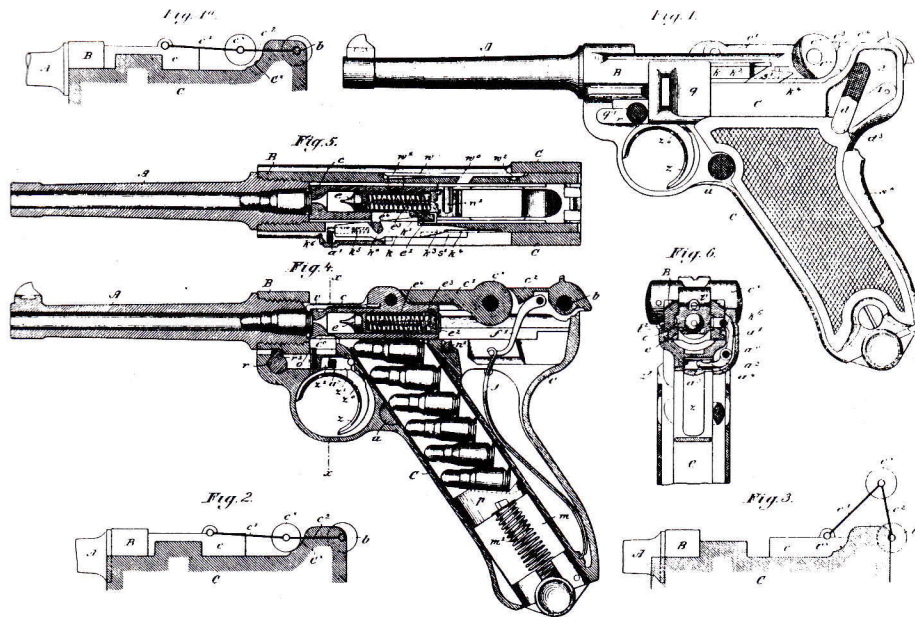

SIMPSON LTD.

LUGER LIST NOVEMBER 1996

SIMPSON LTD.
140 S. SEMINARY ST.
GALESBURG, IL 61401
PHONE: 309 342-5800
FAX: 309 342-5730
HOURS: 1 - 6 TUE - SAT

NOTICE:

AN EXCEPTIONAL LUGER ARTICLE WAS PUBLISHED IN THE ESOTERIC BRITISH PERIODICAL "THE JOURNAL OF THE HISTORICAL BREECH LOADING SMALL ARMS ASSOCIATION", VOL.2 No. 9 BY DR. G.L. STURGESS. IT TRACES THE DEVELOPMENT OF THE PARABELLUM FROM THE BORCHARDT TO THE FIRST PRODUCTION 1900 MODEL, AND HAS PREVIOUSLY "UNKNOWN" AND UNPUBLISHED DOCUMENTATION. IF YOU OWN OR ARE INTERESTED IN THE 1899 PROTO'S YOU NEED THIS INFO.