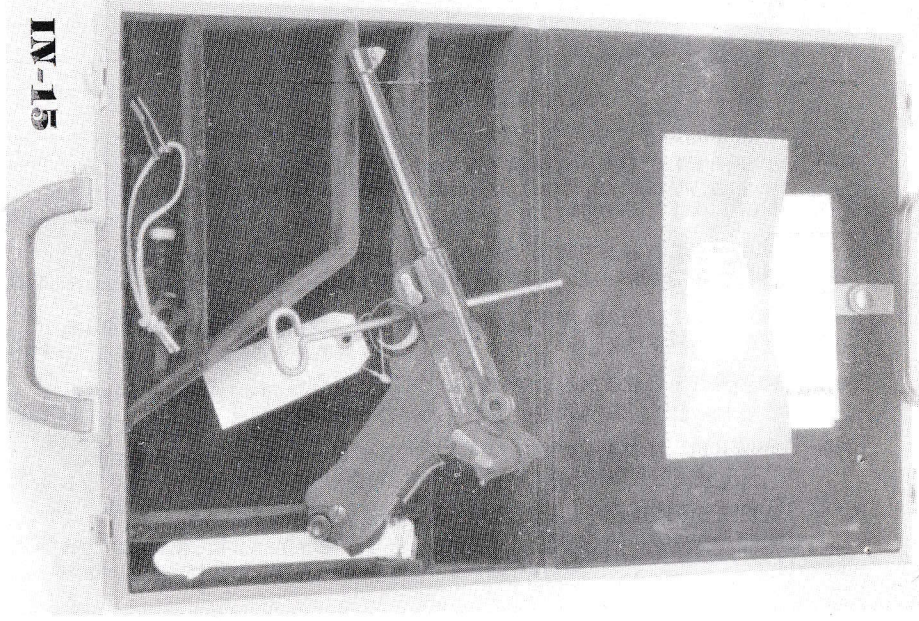

MISC. 9

MISC. 11

ACCESS. 28

IN-8

IN-15

K-4	KRIEGHOFF MID S CODE, 9mm, 97% blue, 80% straw, exc. bore, exc fine checkered brown plastic grips, s/n 21xx, Krieghoff mag 10 numbers away, Gibson 156	\$3750.00
K-8	KRIEGHOFF EARLY S CODE, 9mm, 95% blue, 70% straw, fair bore, very good walnut grips, s/n 6xx, Krieghoff mag, Gibson pp. 152-153	\$2850.00
K-1	KRIEGHOFF 1936, 9mm, 98% blue, 98% straw, exc brown plastic grips, very good bore, Krieghoff magazine a few numbers away from matching, /s/n 56xx, Gibson pp. 166-167	\$3650.00
K-5	KRIEGHOFF 36 TWO DIGIT DATE, 9mm, 95% blue, 95% straw, exc bore, exc wide border fine checkered grips, exc. original matching Krieghoff mag, Pride of the Nazi Luftwaffe	\$4150.00
K-11	KRIEGHOFF 1937 MILITARY, 9mm, 98% blue, 85% straw, exc. bore, exc. course checkered brown plastic grips, s/n 88xx, Gibson pp. 168-169	\$3450.00
K-12	KRIEGHOFF 1936 MILITARY RIG, 9mm, 85% blue, 60% straw, good bore, exc. course checkered brown plastic grips, s/n 67xx, w/2matching mags & tool in very good black holster, Gibson pp. 166-167	\$4950.00
K-6	KRIEGHOFF 1940, 9mm, 98% blue, 90% straw, exc black plastic grips, exc bore, s/n 104xx, orig. matching mag, exc & int s/n's, Gibson 172	\$4250.00
K-7	KRIEGHOFF 1943 MILITARY, 9mm, 97% blue, 95% straw, exc bore, very good blk plastic grips, s/n 113xx, exc matching mag, Gibson pp. 182-183	\$6500.00
K-9	KRIEGHOFF 1943 MILITARY, 9mm, 96% blue, 95% straw, exc bore, exc blk plastic grips, s/n 117xx, a very good matching mag, a rare Krieghoff date in exc cond., Gibson pp. 182-183	\$6900.00