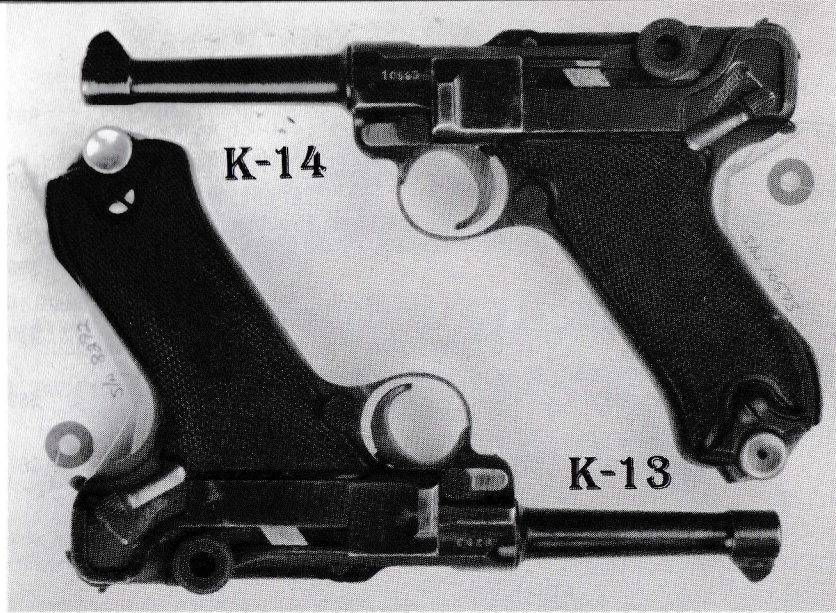

K-14

K-13

AE-4

SW-7

MISC.-33

MISC.-26

MISC.-16

MISC.-32

MISC.-24

THE PARABELLUM Automatic Pistol

Meine Pistole 08

Die Pistole 08

Die Pistole 08

MODERN HIGH POWERED ARMS

Heim-Decker Verlag - Berlin C2

Heim-Decker Verlag - Berlin C2