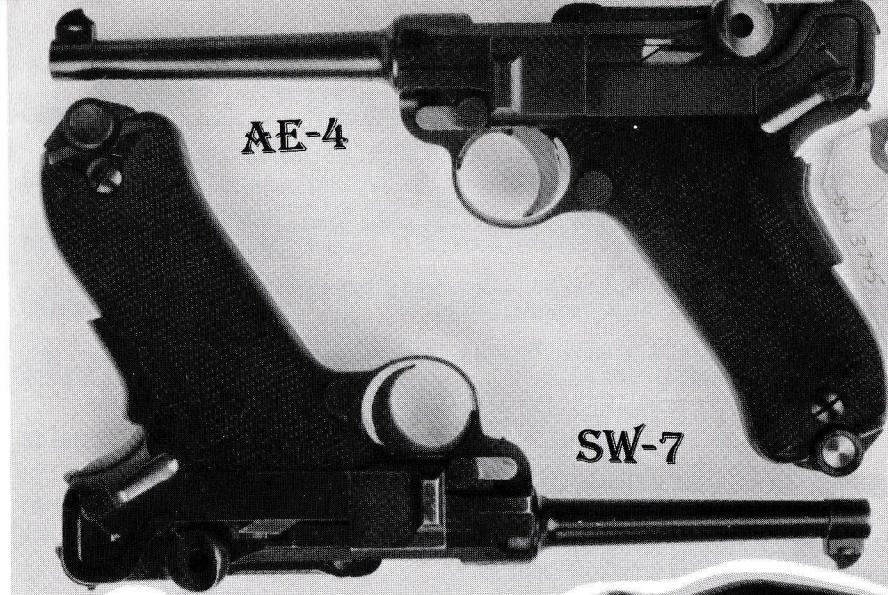

K-14

K-13

AE-4

SW-7

MISC.-33

MISC.-26

MISC.-16

MISC.-32

MISC.-24

THE PARABELLUM Automatic Pistol

Meine Pistole 08

Die Pistole 08

Die Pistole 08

MODERN HIGH POWERED ARMS

Heim-Decker Verlag - Berlin C2

Heim-Decker Verlag - Berlin C2