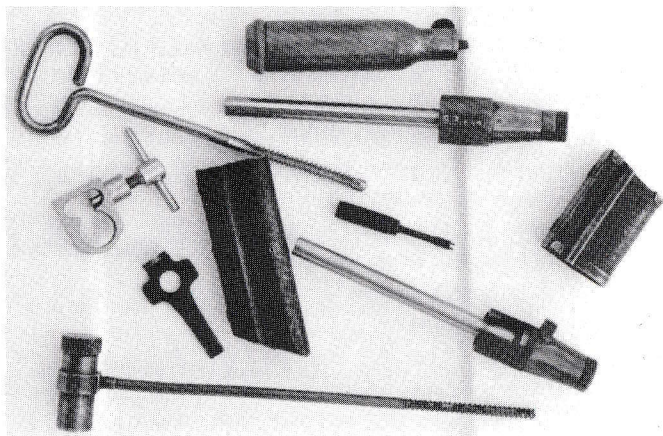

MISC. ACCESSORIES