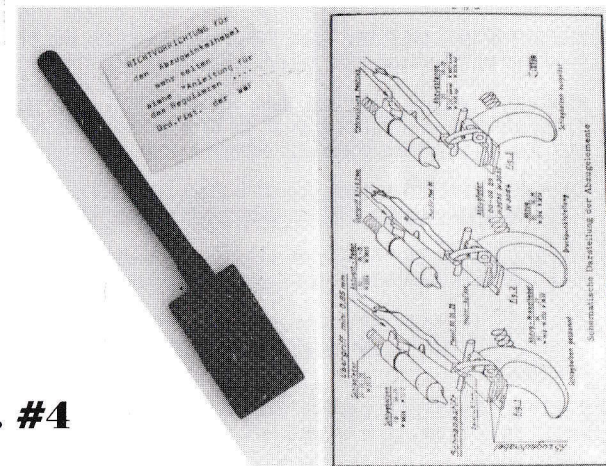

OK-10

MISC. ACCESSORIES

ACCESS. #2

ACCESS. #26

ACCESS. #27

ACCESS. #22

ACCESS. #4

E-25	ERFURT 1918 MILITARY, 9mm, 97% blue, 2% straw, very good bore, very good numbered & proofed grips, s/n 94xx g,	\$895.00
E-26	ERFURT 1918 MILITARY, 9mm, 97% blue, 95% straw, good bore, very good grips, s/n 70xx n, Imperial Lugers pp. 77	\$895.00
E-27	ERFURT 1918 MILITARY, 9mm, 95% blue, 40% straw, very good bore, very good grips, s/n 29xx t, Imperial Lugers pp 77	\$895.00