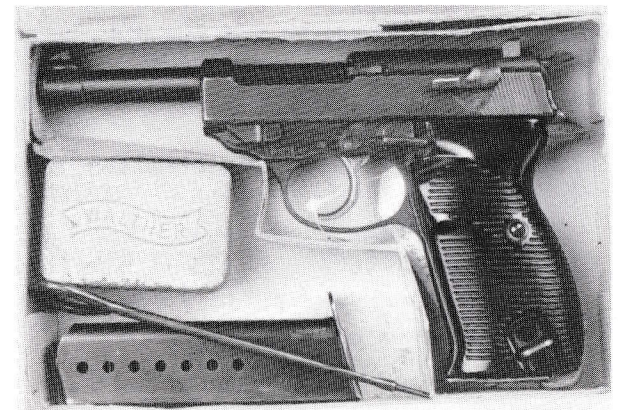

IN~20

ACCESS #27

MISC #10

MISC #18

OK~8

MISC. #6

BLACK WIDOWS

BW-1	MAUSER BYF 41 BLACK WIDOW, 9mm, 97% blue, exc. bore, exc. black plastic grips, s/n 89xx r, T.R.L. 81-82	\$995.00
BW-2	MAUSER BYF 41 BLACK WIDOW, 9mm, 95% blue, w/light pitting, exc bore, exc black plastic grips, s/n 58xx, w/E135 & E655 proofs,	\$795.00
BW-4	MAUSER BYF 41 BLACK WIDOW, 9mm, 97% blue, w/light pitting, very good bore, exc black plastic grips, s/n 65xx q, Third Reich Lugers pp. 81-82	\$995.00
BW-5	MAUSER BYF 41 BLACK WIDOW, 9mm, 99% blue, exc. bore, exc black plastic grips, s/n xx c, an exc. restoration, Third Reich Lugers pp 81-82	\$795.00
BW-6	MAUSER BYF 41 BLACK WIDOW, 9mm, 90% blue, very good bore, very good black plastic grips, s/n 6xx s,	\$825.00