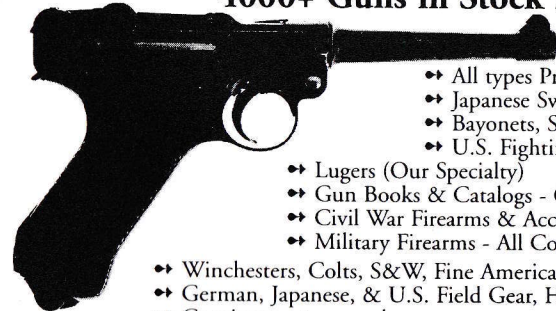

OTHER LISTS

1. *****
   SWISS LIST $2.00 PER LIST
   THIRD REICH LIST, MISC. THINGS ONLY NO GUNS $2.00 PER LIST
   US MILITARIA LIST $2.00 PER LIST
   JAPANESE LIST $2.00 PER LIST
   *****

BOOK ORDERS

Unless an item is listed as postpaid, please include $3.00 for postage, International orders please add sufficient postage, Cashiers Check, Money Order, or Credit Card Orders over $25.00 only. No Personal Checks as they delay your order while check clears. Book descriptions appear on the BOOKS FOR SALE pages of this Luger Listing.

WEB ADDRESS: WWW.SIMPSONLTD.COM

LARGEST FULL LINE COLLECTORS SHOP IN THE MIDWEST

Collector's Firearms

Simpson Ltd. 140 S. Seminary Street, Galesburg, IL 61401

Hours 1 to 6 p.m. Tuesday thru Saturday

Phone : 309/342-5800 FAX 309/342-5730 (24 hours)

4000+ Guns in Stock including:

- ↔ All types Pre-1945 Collectors Firearms
- ↔ Japanese Swords
- ↔ Bayonets, Swords
- ↔ U.S. Fighting Knives

*Visit us
or call for
your needs.*

- ↔ Lugers (Our Specialty)
- ↔ Gun Books & Catalogs - Old and New
- ↔ Civil War Firearms & Accoutrements
- ↔ Military Firearms - All Countries, All Periods

- ↔ Winchesters, Colts, S&W, Fine American & European Doubles
- ↔ German, Japanese, & U.S. Field Gear, Headgear, Daggers, Insignia
- ↔ Consignments are welcome
- ↔ Obsolete & Collector's Ammo

Import and Export Service (We attend most of the major shows overseas.)
We export most of the guns sold to overseas buyers at shows.

ORDER FORM FOR BOOKS

1. AXIS PISTOLS (postpaid USA)	$58.00
2. THIRD REICH LUGERS w/Price Guide (postpaid USA)	$60.00
3. THIRD REICH LUGERS PRICE GUIDE ONLY (postpaid USA)	$4.00
4. IMPERIAL LUGERS W/PRICE GUIDE (postpaid USA)	$60.00
5. IMPERIAL LUGERS PRICE GUIDE ONLY (postpaid USA)	$4.00
6. 1900 LUGER - TEST TRIALS by Michael Reese	$7.95
7. KRIEGHOFF PARABELLUM by Randall Gibson	$40.00
9. CLAWSON COLT COMMERCIAL 1911'S	$49.95
10. THE NAVY LUGER by J. Gortz & J. Walter (postpaid USA)	$25.00
11. ASTRA AUTOMATIC PISTOLS by Len Antaris (postpaid USA)	$43.00
12. WEIMAR LUGERS by Jan Still (postpaid USA)	$63.00
13. WEIMAR LUGERS PRICE GUIDE ONLY (postpaid USA)	$4.00
14. THE GERMAN MILITARY PISTOLS by Fred Datig	$14.95
15. GERMAN PISTOLS & HOLSTERS VOL. II by Whittington	$39.95
16. GERMAN PISTOLS & HOLSTERS VOL. III by Whittington	$39.95
17. GERMAN PISTOLS & HOLSTERS VOL. IV by Whittington	$39.95
18. LUGERS AT RANDOM by Charles Kenyon Jr.	$49.95
19. Luger Holsters & Accessories by Eugene Bender	$69.95
20. WEBLEY & SCOTT AUTOMATIC PISTOLS by Gordon Bruce	$58.00
21. COLT 45 SERVICE PISTOLS by Charles Clawson (postpd USA)	$200.00
22. SWISS LUGER VARIATIONS, MONOGRAPH IV by Fred Datig	$14.95
23. LUGER-THE MULTI-NATIONAL PISTOL by C. Kenyon	$69.95
24. LUGERS-MINI MANUAL by Guns & Ammo	$3.00
25. THE DUTCH LUGER by Martens & de Vries	$49.95
26. J.P. SAUER & SOHN, by Jim Cate	$58.50
27. SIG 210 by Vetter (German Text)	$95.00
28. BLUE BOOK OF GUN VALUES	$29.95
29. BLUE BOOK OF POOL CUES, by Simpson (postpaid USA)	$30.00
30. LUGER LIST SUBSCRIPTION (USA $10.00/YR., FOREIGN $20.00/YR)	

ILLINOIS RESIDENTS ADD 7% SALES TAX
MAILING ADDRESS: _____ POSTAGE _____
_____ TOTAL _____

PAYMENT METHOD: _____ CASHIERS CHECK/MONEY ORDER
_____ MASTERCARD/VISA/AMERICAN EXPRESS SIGNATURE _____
CARD #: _____ EXP DATE: _____