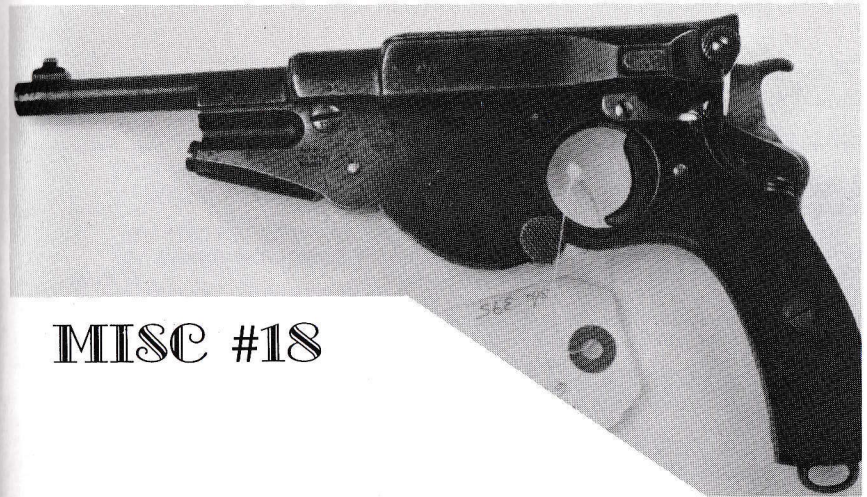

IN~20

ACCESS #27

MISC #10

MISC #18

OK~8

MISC. #6