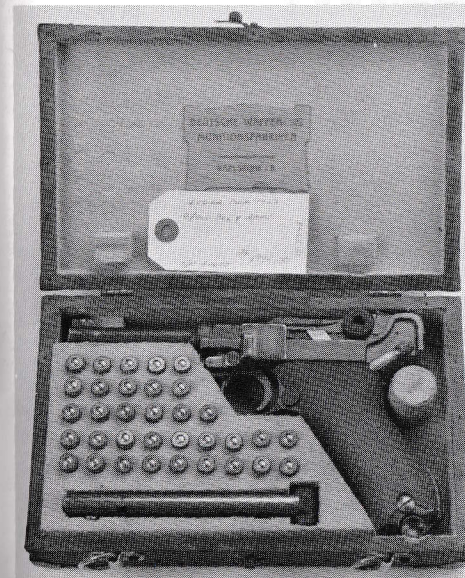

**ACCESS #29**

**M-7**

**ACCESS #18**

**BOOKS #29**

**ACCESS #16**

**D-103**

AE-6	DWM 1900 AMERICAN EAGLE, 30 cal, 98% blue, 95% straw, exc bore & grips, s/n 21xx, Germany export stamp, Germany stamped mag, very nice early 1900 Eagle	\$4750.00
AE-7	DWM 1900 AMERICAN EAGLE, 30 cal, 97% blue, 70% straw, exc bore, exc. Ideal grips for Ideal Holster stock, (stock not available), an exceptional 1900 Eagle, 2nd safety, s/n 86xx	\$3350.00
AE-8	DWM 1900 AMERICAN EAGLE, 30 cal, 98% blue, 95% straw, very good bore, exc grips, s/n 150xx, Germany export stamped, super nice 1900 Eagle, Kenyon pp. 56-57	\$4250.00
AE-9	DWM 1900 AMERICAN EAGLE, 30 cal, 97% blue, w/ some pitting, 90% straw, exc. bore, v.g. grips, s/n 138xx, Kenyon 56-57	\$1995.00
AE-13	DWM 1900 US TEST EAGLE, 30 cal, 100% re-blue, 100% re-straw, good bore, good grips, s/n 69xx, Kenyon pp 56-57	\$1750.00
AE-14	DWM 1900 AMERICAN EAGLE, 30 cal, 98% blue, 40% straw, fair bore, very good grips, s/n 78xx, restored, Kenyon pp 56-57	\$1495.00
AE-24	DWM 1900 AMERICAN EAGLE US TEST, 30 cal, 96% blue, 75% straw, exc. bore, exc. grips, s/n 65xx, exceptional, Kenyon 56-57	\$4995.00
AE-27	DWM 1900 AMERICAN EAGLE, 30 cal, 95% blue w/light pitting, 60% straw, fair bore, v.g grips, s/n 95xx, Kenyon pp. 56-57	\$1495.00
AE-10	DWM 1906 AMERICAN EAGLE, 4 3/4" BBL, 30 cal, 95% blue, w/light pitting, 75% straw, good bore, good grips, s/n 632xx, Crown N proofed, Kenyon pp. 04-105	\$1295.00
AE-11	DWM 1906 AMERICAN EAGLE, 4 3/4" bbl, 30 cal, 93% blue, 50% straw, good bore, good grips, s/n 362xx, Kenyon pp. 104-105	\$1750.00
AE-12	DWM 1906 AMERICAN EAGLE, 4" BBL, 9mm, 85% blue, 30% straw, exc bore, very good grips, s/n 544xx, Kenyon pp. 100-101	\$1500.00
AE-15	DWM 1906 AMERICAN EAGLE, 30 cal, 80% blue, 5% straw, very good grips, fair bore, s/n 318xx, Kenyon pp. 104-105	\$795.00
AE-16	DWM 1906 AMERICAN EAGLE, 9mm, 98% blue, 98% straw, exc bore, exc grips, an exceptional 06 9mm, s/n 334xx	\$3250.00
AE-17	DWM 1906 AMERICAN EAGLE, 30 cal, 4 3/4" bbl, 60% blue, 25% straw, fair bore, fair grips, s/n 301xx, no pitting, Kenyon pp. 104-105	\$1195.00
AE-18	DWM 1906 AMERICAN EAGLE, 30 cal, 85% blue, 20% straw, exc bore, good grips, s/n 319xx, Kenyon pp. 104-105	\$995.00
AE-19	DWM 1906 AMERICAN EAGLE, 30 cal. 50% blue w/pitting, 1% straw, poor bore, good grips, s/n 315xx,	\$895.00
AE-20	DWM 1906 AMERICAN EAGLE, 9mm, 80% blue (dull), very good grips, poor bore, shows wear, s/n 288xx, Kenyon pp. 100-101	\$925.00
AE-21	DWM 1906 AMERICAN EAGLE, 9mm, 98% blue, 95% straw, exc bore, exc grips, a very nice 9mm Eagle, s/n 383xx	\$2950.00
AE-22	DWM 1906 AMERICAN EAGLE, 9mm, 4" bbl, 97% blue, 80% straw, very good bore, very good grips, s/n 548xx, Kenyon pp. 100-101	\$1950.00
AE-23	DWM 1906 AMERICAN EAGLE, 4 3/4" bbl, 30 cal, 80% blue, 20% straw, v.g. bore, good grips, s/n 348xx, Kenyon pp. 104-105	\$1250.00
AE-25	DWM 1906 AMERICAN EAGLE 4" BBL, 9mm, 98% blue, 85% straw, very good bore, very good grips, s/n 381xx, an exc old restoration, Kenyon pp. 100-101	\$1995.00
AE-26	DWM 1906 AMERICAN EAGLE, 30 cal, 40% blue, w/ pitting, 155 straw, fair bore, fair grips, s/n 318xx, L.A.R. 104-105, good for restoration	\$795.00