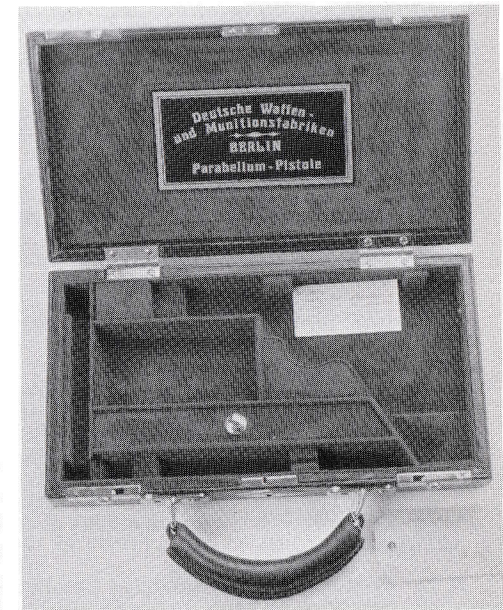

**ACCESS #29**

**M-7**

**ACCESS #18**

**BOOKS #29**

**ACCESS #16**

**D-103**

AE-6	DWM 1900 AMERICAN EAGLE, 30 cal, 98% blue, 95% straw, exc bore & grips, s/n 21xx, Germany export stamp, Germany stamped mag, very nice early 1900 Eagle	\$4750.00
AE-7	DWM 1900 AMERICAN EAGLE, 30 cal, 97% blue, 70% straw, exc bore, exc. Ideal grips for Ideal Holster stock, (stock not available), an exceptional 1900 Eagle, 2nd safety, s/n 86xx	\$3350.00
AE-8	DWM 1900 AMERICAN EAGLE, 30 cal, 98% blue, 95% straw, very good bore, exc grips, s/n 150xx, Germany export stamped, super nice 1900 Eagle, Kenyon pp. 56-57	\$4250.00
AE-9	DWM 1900 AMERICAN EAGLE, 30 cal, 97% blue, w/ some pitting, 90% straw, exc. bore, v.g. grips, s/n 138xx, Kenyon 56-57	\$1995.00
AE-13	DWM 1900 US TEST EAGLE, 30 cal, 100% re-blue, 100% re-straw, good bore, good grips, s/n 69xx, Kenyon pp 56-57	\$1750.00
AE-14	DWM 1900 AMERICAN EAGLE, 30 cal, 98% blue, 40% straw, fair bore, very good grips, s/n 78xx, restored, Kenyon pp 56-57	\$1495.00
AE-24	DWM 1900 AMERICAN EAGLE US TEST, 30 cal, 96% blue, 75% straw, exc. bore, exc. grips, s/n 65xx, exceptional, Kenyon 56-57	\$4995.00
AE-27	DWM 1900 AMERICAN EAGLE, 30 cal, 95% blue w/light pitting, 60% straw, fair bore, v.g grips, s/n 95xx, Kenyon pp. 56-57	\$1495.00
AE-10	DWM 1906 AMERICAN EAGLE, 4 3/4" BBL, 30 cal, 95% blue, w/light pitting, 75% straw, good bore, good grips, s/n 632xx, Crown N proofed, Kenyon pp. 04-105	\$1295.00
AE-11	DWM 1906 AMERICAN EAGLE, 4 3/4" bbl, 30 cal, 93% blue, 50% straw, good bore, good grips, s/n 362xx, Kenyon pp. 104-105	\$1750.00
AE-12	DWM 1906 AMERICAN EAGLE, 4" BBL, 9mm, 85% blue, 30% straw, exc bore, very good grips, s/n 544xx, Kenyon pp. 100-101	\$1500.00
AE-15	DWM 1906 AMERICAN EAGLE, 30 cal, 80% blue, 5% straw, very good grips, fair bore, s/n 318xx, Kenyon pp. 104-105	\$795.00
AE-16	DWM 1906 AMERICAN EAGLE, 9mm, 98% blue, 98% straw, exc bore, exc grips, an exceptional 06 9mm, s/n 334xx	\$3250.00
AE-17	DWM 1906 AMERICAN EAGLE, 30 cal, 4 3/4" bbl, 60% blue, 25% straw, fair bore, fair grips, s/n 301xx, no pitting, Kenyon pp. 104-105	\$1195.00
AE-18	DWM 1906 AMERICAN EAGLE, 30 cal, 85% blue, 20% straw, exc bore, good grips, s/n 319xx, Kenyon pp. 104-105	\$995.00
AE-19	DWM 1906 AMERICAN EAGLE, 30 cal. 50% blue w/pitting, 1% straw, poor bore, good grips, s/n 315xx,	\$895.00
AE-20	DWM 1906 AMERICAN EAGLE, 9mm, 80% blue (dull), very good grips, poor bore, shows wear, s/n 288xx, Kenyon pp. 100-101	\$925.00
AE-21	DWM 1906 AMERICAN EAGLE, 9mm, 98% blue, 95% straw, exc bore, exc grips, a very nice 9mm Eagle, s/n 383xx	\$2950.00
AE-22	DWM 1906 AMERICAN EAGLE, 9mm, 4" bbl, 97% blue, 80% straw, very good bore, very good grips, s/n 548xx, Kenyon pp. 100-101	\$1950.00
AE-23	DWM 1906 AMERICAN EAGLE, 4 3/4" bbl, 30 cal, 80% blue, 20% straw, v.g. bore, good grips, s/n 348xx, Kenyon pp. 104-105	\$1250.00
AE-25	DWM 1906 AMERICAN EAGLE 4" BBL, 9mm, 98% blue, 85% straw, very good bore, very good grips, s/n 381xx, an exc old restoration, Kenyon pp. 100-101	\$1995.00
AE-26	DWM 1906 AMERICAN EAGLE, 30 cal, 40% blue, w/ pitting, 155 straw, fair bore, fair grips, s/n 318xx, L.A.R. 104-105, good for restoration	\$795.00