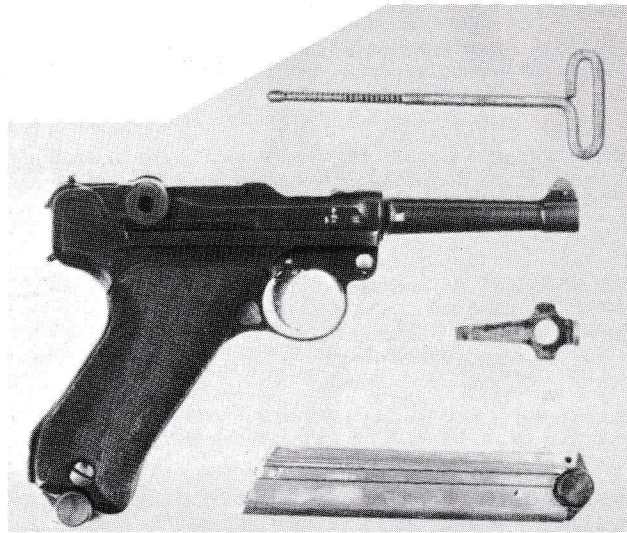

SIMPSON LTD.

LUGER LIST

SEPTEMBER 1997

SS-8

Figure 80c. 1933 K1. Simson Luger (fig. 80b) complete with 1926 dated, "ADALBERT FISCHER BERLIN" E/WaA18 holster, matched magazines and Simson E/6 marked tool. (p. 207) *H. Domke collection*