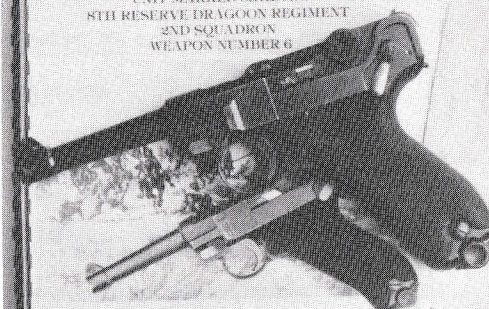

LUGER BATTLE HISTORY

1910 DWM, SERIAL NUMBER 5024
UNIT MARKED S.R.D.2.c.
8TH RESERVE DRAGOON REGIMENT
2ND SQUADRON
WEAPON NUMBER 6