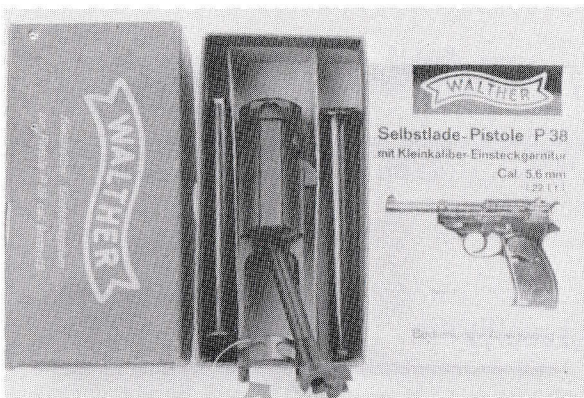

ACCESS. 36

ACCESS 37

IN-2

IN-15

ACCESS. 21

IN-8