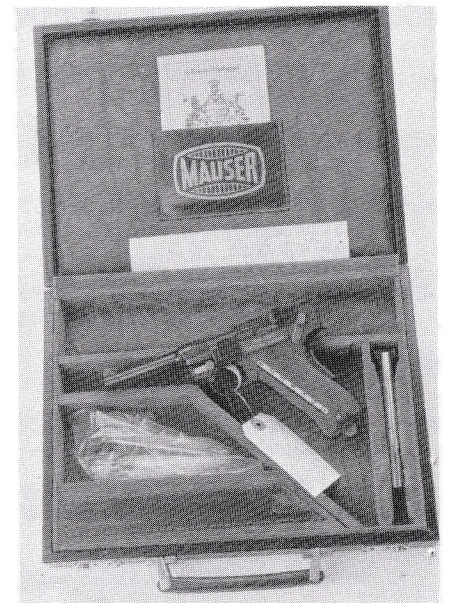

STOEGER'S

ST-3	MAUSER STOEGER 8" ARTILLERY, 9mm, 98% blue, 90% straw, very good bore, exc grips, s/n 9xx b, Kenyon pp. 248-249	\$3750.00
------	---	-----------

ACCESS. 36

ACCESS 37

IN-2

IN-15

ACCESS. 21

IN-8