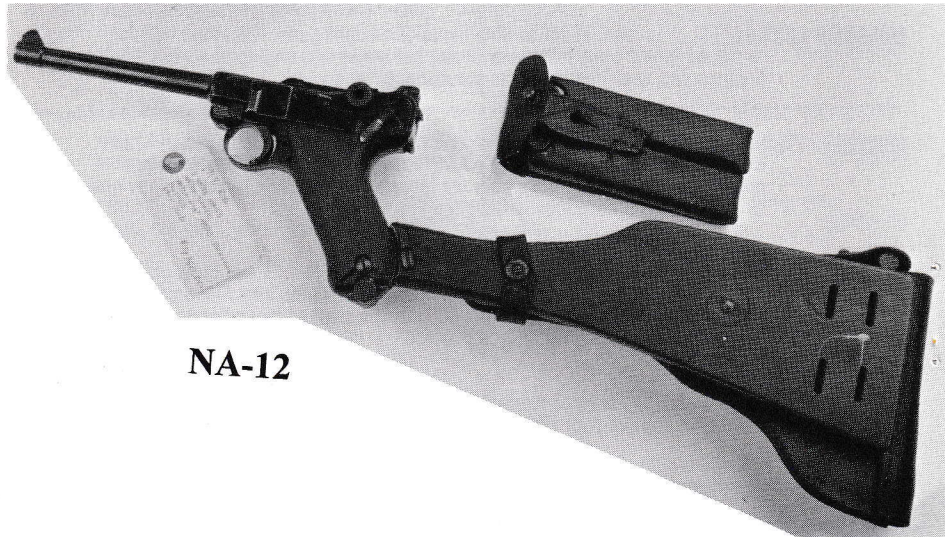

SIMPSON LTD.

LUGER LIST

JULY 1998

NA-12

SIMPSON LTD.
140 S. SEMINARY ST.
GALESBURG, IL 61401
PHONE: 309 342-5800
FAX: 309 342-5730
HOURS: 1 - 6 TUE - SAT
WEB: SIMPSONLTD.COM

JULY 1998

TERMS OF SALE & GENERAL INFORMATION