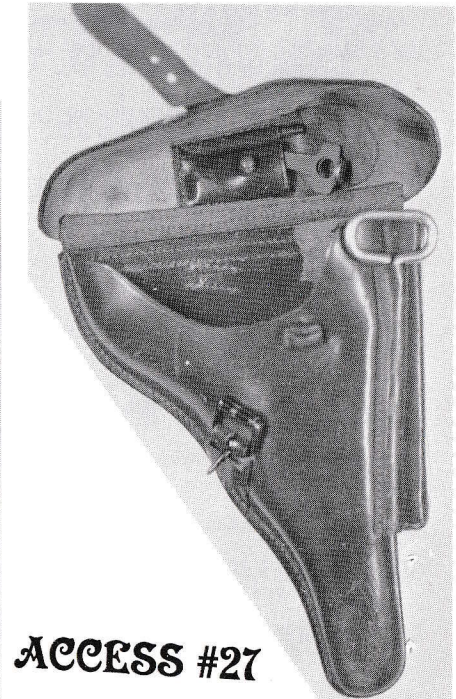

OK-4

SW-29

NA-12

ACCESS #15

ACCESS # 2

ACCESS #17

ACCESS #27

K-5	KRIEGHOFF 1937 RIG, 99% mint with 2 original matching mags, 1937 dated holster and Krieghoff tool, the nicest Krieghoff rig I have seen in 40 years. issued to a German Luftwaffe Doctor, this gun is for the collector that wants mint, impossible to upgrade items.	\$9750.00
K-6	KRIEGHOFF 1937 MILITARY, 9mm, 95% blue, 40% straw, v.g. bore, exc., grips, s/n 85xx, Gibson pp. 168-169	\$3350.00
K-10	KRIEGHOFF 1937 MILITARY, 9mm, 90% blue, 60% straw, very good bore, exc. brown plastic grips, s/n 98xx, exc. matching mag, Gibson pp. 168-169	\$3550.00
K-7	KRIEGHOFF 1943 MILITARY, 9mm, 97% blue, 95% straw, exc. bore, very good blk plastic grips, s/n 113xx, exc. matching mag, Gibson pp. 182-183	\$6500.00
K-8	KRIEGHOFF SIDEFAME P893, an exceptional perfect restoration (it fooled me) exc. 99% with matching mag, a \$10,000 gun if original	\$3995.00
K-13	KRIEGHOFF EARLY FIVE DIGIT P CODE, 150mm bbl., 30 cal. 98% blue, 60% straw, very good bore, very good brown plastic grips, s/n 217xx, arsenal refinish, Gibson pp. 198	\$6500.00