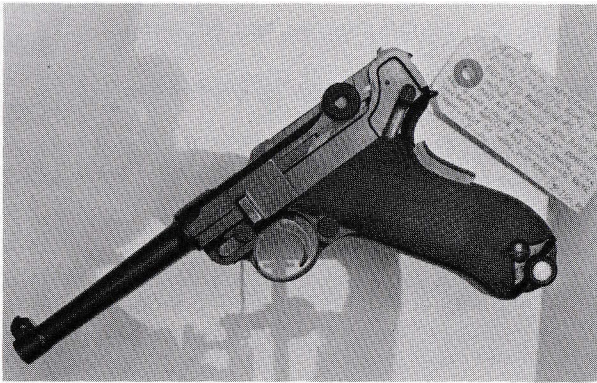

OK-4

MISC-7

MISC-27

E-22

K-7