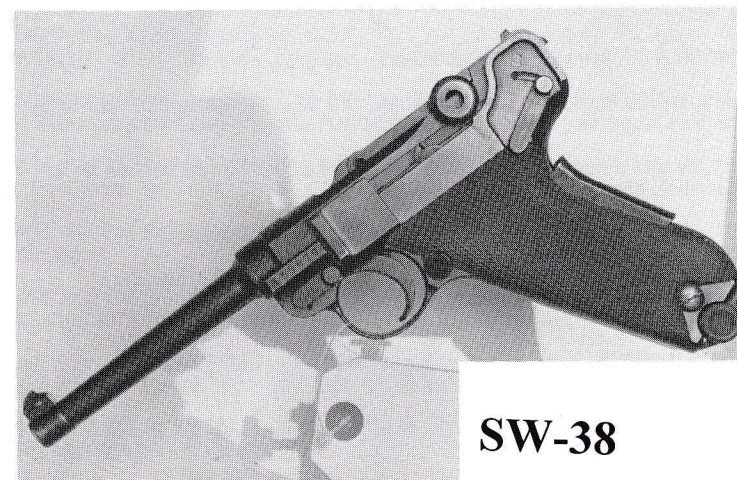

MISC. 4

SW-7

MISC. 8

ACCESS. 18

MISC. 17

SW-38

**BLACK WIDOWS**

BW-1	MAUSER BYF 41 BLACK WIDOW, 96% blue, exc. bore, exc. grips, s/n 40xx y	\$1095.00
BW-2	MAUSER BYF 41 BLACK WIDOW, 97% blue, exc. bore, exc. blk plastic grips, a/n 89xx r,	\$995.00
BW-3	MAUSER BYF 41 BLACK WIDOW, 9mm, 98% blue, exc. bore, exc. black plastic grips, s/n 10xx a, E/135 proofed,	\$1295.00
BW-8	MAUSER BYF 42 BLACK WIDOW, 9mm, 96% blue, light pitting, v.g. bore, good grips, s/n 10xx i	\$1095.00
BW-9	MAUSER BYF 42 BLACK WIDOW RIG, 98% blue, exc. bore & grips, exc. blk FXo mags, exc. BML 41 black holster, s/n 23xx i,	\$2350.00
BW-10	MAUSER BYF 42 BLACK WIDOW, 9mm, 96% blue, exc. bore, good black plastic grips, s/n 97xx c	\$850.00
BW-12	MAUSER BYF 42 BLACK WIDOW, 90% blue, exc. bore, exc. grips, s/n 38xx m	\$1095.00
BW-13	MAUSER BYF 42 BLACK WIDOW, 93% blue, exc. bore, exc. grips, s/n 31xx c	\$1195.00