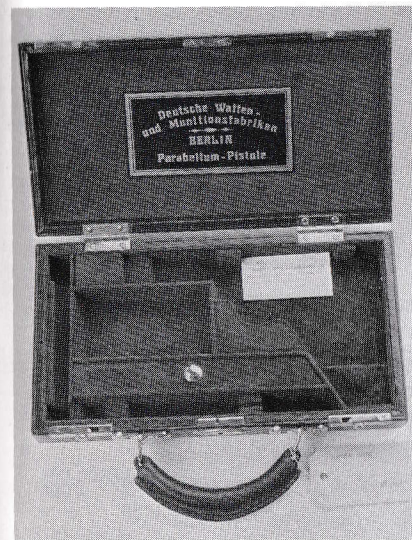

SW29

NA12

ACCESS 29

IN15

ACCESS 16

D-103

E-20	ERFURT 1918 MILITARY, 9mm, 98% blue, 70% straw, very good bore, very good grips, s/n 7xx q, Imperial Lugers pp. 77	\$895.00
E-21	ERFURT 1918 MILITARY RIG, 9mm, 98% blue, 60% straw, exc. bore, exc. numbered and proofed grips, exc. matching mag, in a black 1916 holster	\$1195.00
E-24	ERFURT 1918, 9mm, 96% blue, 80% straw, exc. bore, v.g. grips, s/n 95xx s, good matching mag,	\$995.00
E-25	ERFURT 1918 MILITARY, 9mm, 94% blue, 2% straw, very good bore, very good numbered & proofed grips, s/n 94xx g,	\$895.00
E-27	ERFURT 1918 MILITARY, 9mm, 95% blue, 40% straw, very good bore, very good grips, s/n 29xx t, Imperial Lugers pp. 77	\$895.00
E-28	ERFURT 1918 WEIMAR POLICE REWORK, 9mm, 95% blue, 80% straw, good bore v.g. grips, s/n 24xx n, exc. matching mag, sear safety	\$895.00
E-29	ERFURT 1918, 9mm, 50% blue, 5% straw, good bore, good grips, s/n 91xx n, exc. matching mag	\$695.00
E-30	ERFURT 1918 NAZI REWORK, 9mm, 90% blue, exc. grips, early Mauser rework with early Droop wing Eagle profs, Weimar Military rework	\$695.00