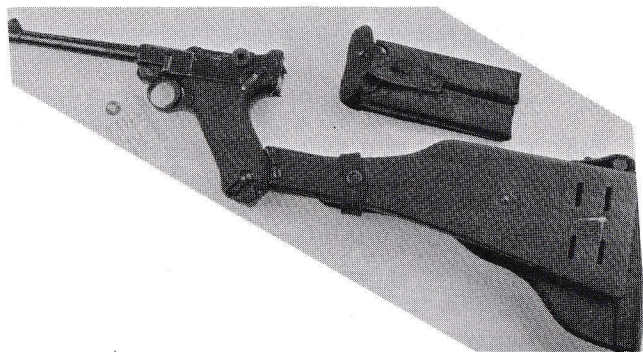

SW29

NA12

ACCESS 29

IN15

ACCESS 16

D-103