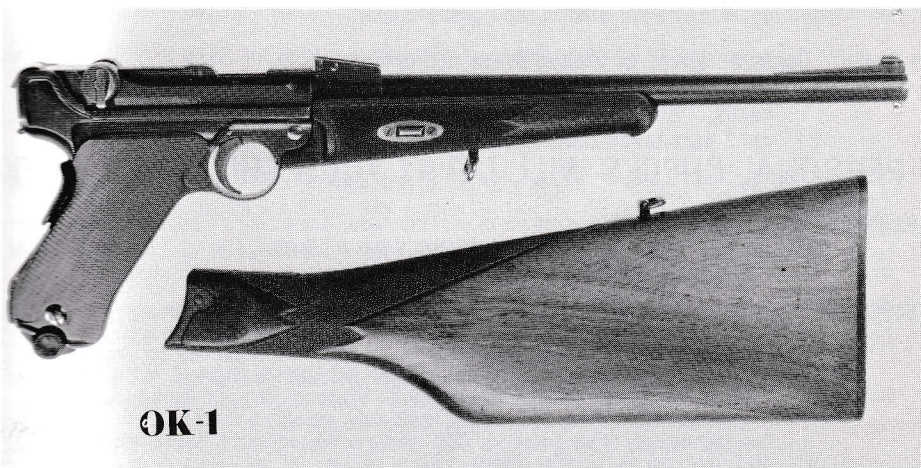

SIMPSON LTD.

**LUGER LIST
MAY 1999**

OK-1

**SIMPSON LTD.
110 S. SEMINARY ST.
GALESBURG, IL 61401
PHONE: 309 342-5800
FAX: 309 342-5730
HOURS: 1-6 TUE-SAT**