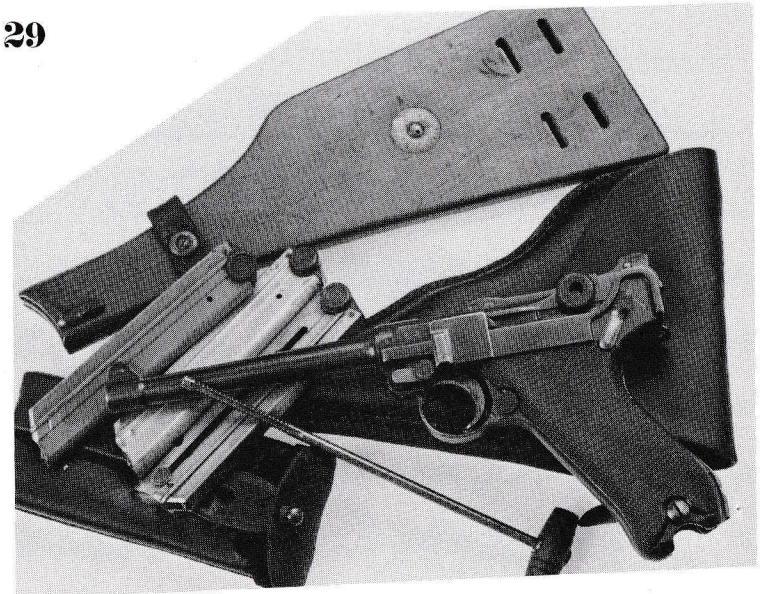

MISC 18

MISC 5

K-8

ACCESS 29

ACCESS 15

NA-12

E-27	ERFURT 1918 MILITARY, 9mm, 95% blue, 40% straw, very good bore, very good grips, s/n 29xx t, Imperial Lugers pp. 77	\$895.00
E-28	ERFURT 1918 WEIMAR POLICE REWORK, 9mm, 95% blue, 80% straw, good bore v.g. grips, s/n 24xx n, exc. matching mag, sear safety	\$895.00
E-29	ERFURT 1918, 9mm, 50% blue, 5% straw, good bore, good grips, s/n 91xx n, exc. matching mag	\$695.00