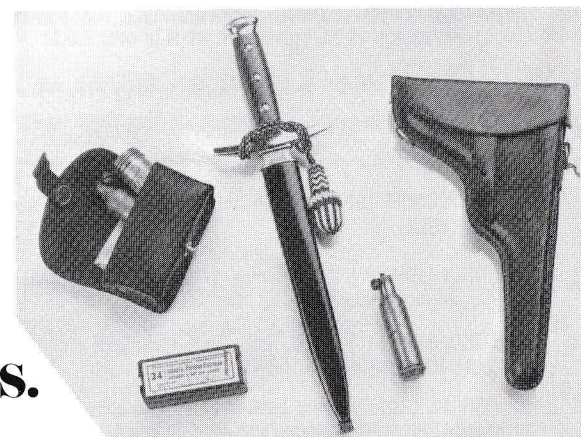

**ACCESS. 9**

**MISC. ACCESS.**

**MISC. 18**

**ACCESS. 14**

**BOOK #28**

**SWISS ACCESS.**

E-29	ERFURT 1918, 9mm, 50% blue, 5% straw, good bore, good grips, s/n 91xx n, exc. matching mag	\$695.00
E-30	ERFURT SNEAK, 30 cal, 95% blue, 90% straw, exc. bore & grips, s/n 53xx, blank chamber & toggle, Erfurt proofs, barrel sleeved to 30 cal, probably for Commercial sale in Germany	\$695.00
E-31	ERFURT 1918 DOUBLE DATE, 90% blue, 90% straw, exc. bore, exc. grips, has matching Simson mag	\$1295.00
E-32	ERFURT 1918, 97% blue, 95% straw, exc. bore, exc. grips, s/n 61xx m	\$995.00