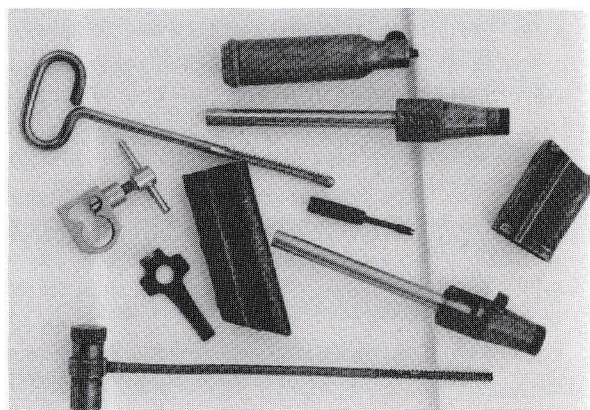

MISC. ACCESS.