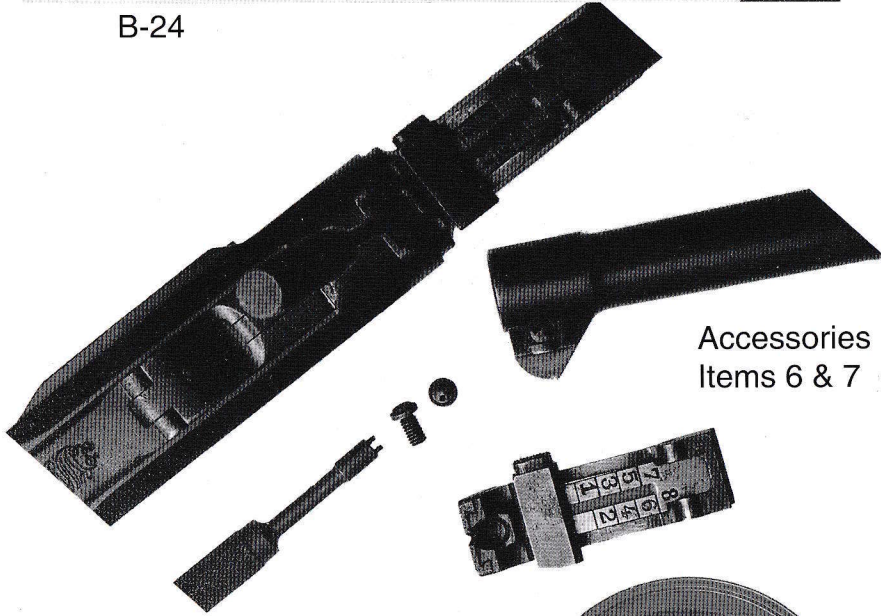

Accessories
Items 6 & 7