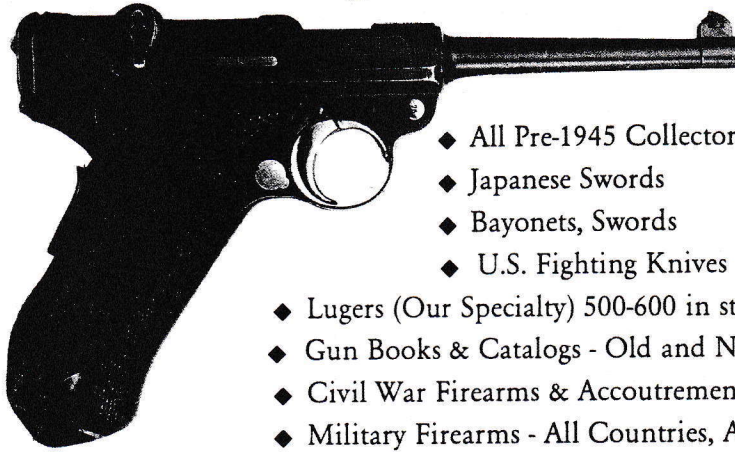

LARGEST FULL LINE COLLECTORS SHOP IN THE MIDWEST

Collector's Firearms

Simpson Ltd.

140 S. Seminary Street, Galesburg, IL 61401

Hours 1 to 6 p.m. Tues. thru Sat.

Phone: 309/342-5800 FAX: 309/342-5730 (24 hours)

4000+ guns in stock including:

- All Pre-1945 Collectors Firearms
- Japanese Swords
- Bayonets, Swords
- U.S. Fighting Knives
- Lugers (Our Specialty) 500-600 in stock
- Gun Books & Catalogs - Old and New
- Civil War Firearms & Accoutrements
- Military Firearms - All Countries, All Periods
- Winchesters, Colts, S&W, Fine American & European Doubles
- German, Japanese, & U.S. Field Gear, Headgear, Daggers, Insignia
- Consignments are welcome
- Obsolete & Collector's Ammo

*Visit us
or call for your needs.*

Import & Export Service (We attend most of the major shows overseas.)
We export most of the guns sold to overseas buyers at shows.