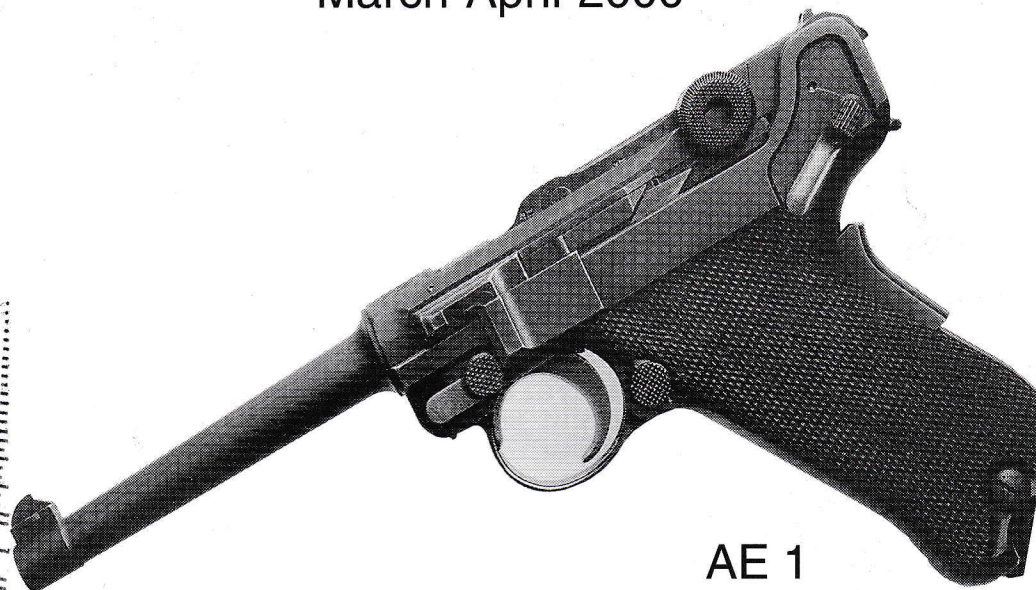

COLLECTORS

FIREARMS

SIMPSON LTD

LUGER LISTING

March-April 2000

AE 1

140 S. Seminary St.
Galesburg, IL 61401
Ph: 309-342-5800
Fax: 309-342-5730

Web: www.simpsonltd.com
e-mail: simpsonltd@misslink.net

HOURS: Tues - Sat 1:00pm - 6:00pm CST