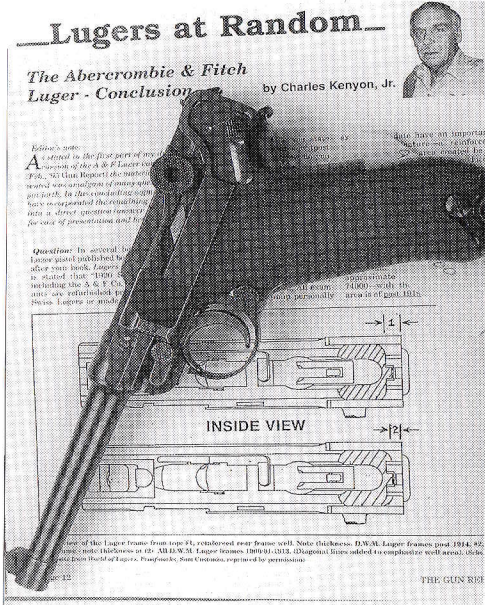

IN 15

ACCESSORIES #32