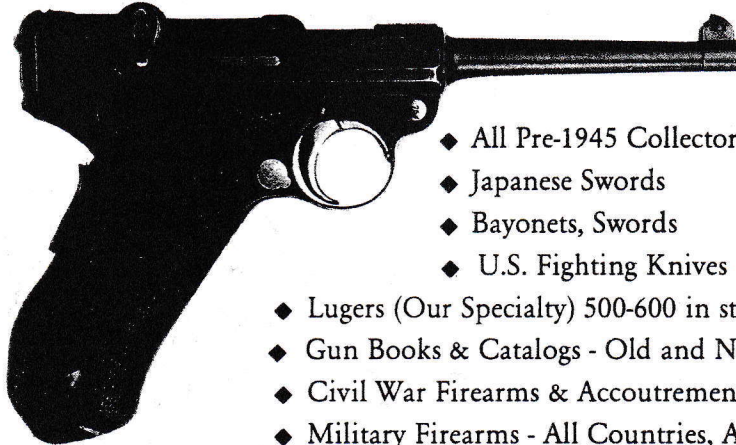

LARGEST FULL LINE COLLECTORS SHOP IN THE MIDWEST

Collector's Firearms

Simpson Ltd.
140 S. Seminary Street, Galesburg, IL 61401

Hours 1 to 6 p.m. Tues. thru Sat.

Phone: 309/342-5800 FAX: 309/342-5730 (24 hours)

4000+ guns in stock including:

- All Pre-1945 Collectors Firearms
- Japanese Swords
- Bayonets, Swords
- U.S. Fighting Knives
- Lugers (Our Specialty) 500-600 in stock
- Gun Books & Catalogs - Old and New
- Civil War Firearms & Accoutrements
- Military Firearms - All Countries, All Periods
- Winchesters, Colts, S&W, Fine American & European Doubles
- German, Japanese, & U.S. Field Gear, Headgear, Daggers, Insignia
- Consignments are welcome
- Obsolete & Collector's Ammo

*Visit us
or call for your needs.*

Import & Export Service (We attend most of the major shows overseas.)
We export most of the guns sold to overseas buyers at shows.