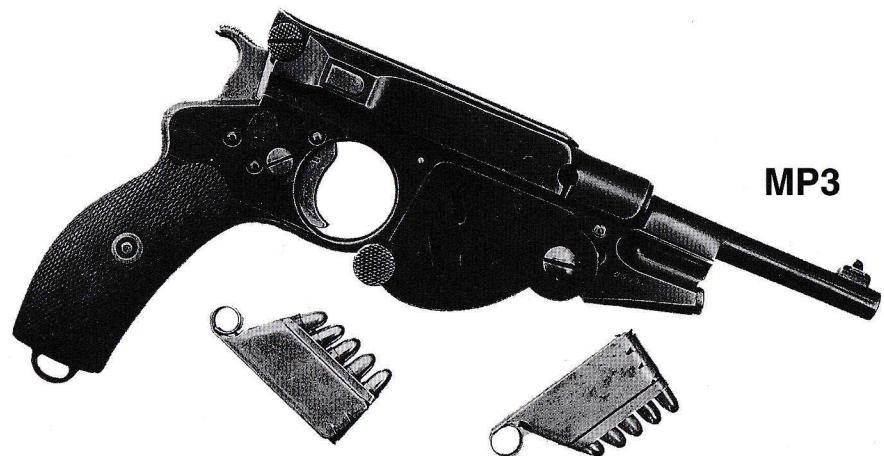

MP2

MP5

MP26

MP6

MP3

MP83

BW-10	MAUSER BYF 42 BLACK WIDOW, 9mm, 96% blue, exc. bore, good black plastic grips, s/n 97xx c	\$850.00
BW-12	MAUSER BYF 42 BLACK WIDOW, 90% blue, exc. bore, exc. grips, s/n 38xx m	\$1095.00
BW-13	MAUSER BYF 42 BLACK WIDOW, 93% blue, exc. bore, exc. grips, s/n 31xx c	\$1195.00