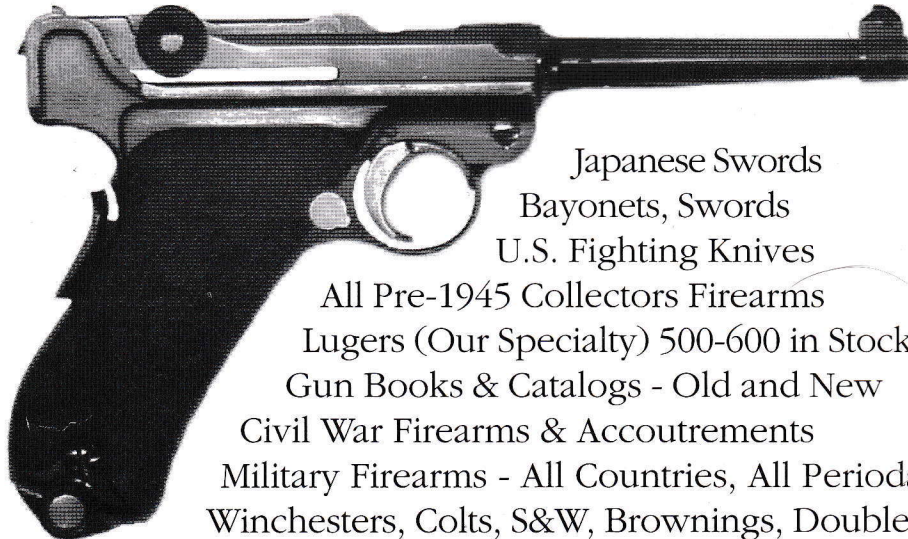

**LARGEST FULL LINE  
FIREARM COLLECTORS SHOP  
IN THE MID-WEST**

**4000+ Guns in Stock Including:**

Japanese Swords

Bayonets, Swords

U.S. Fighting Knives

All Pre-1945 Collectors Firearms

Lugers (Our Specialty) 500-600 in Stock