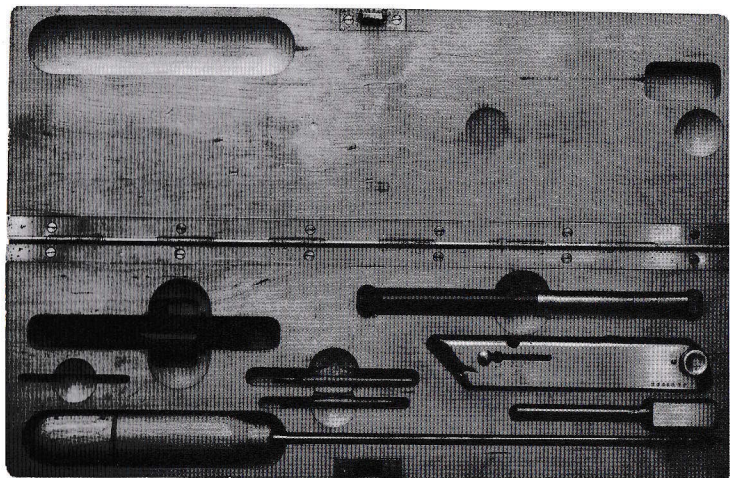

Accessories
Item 25