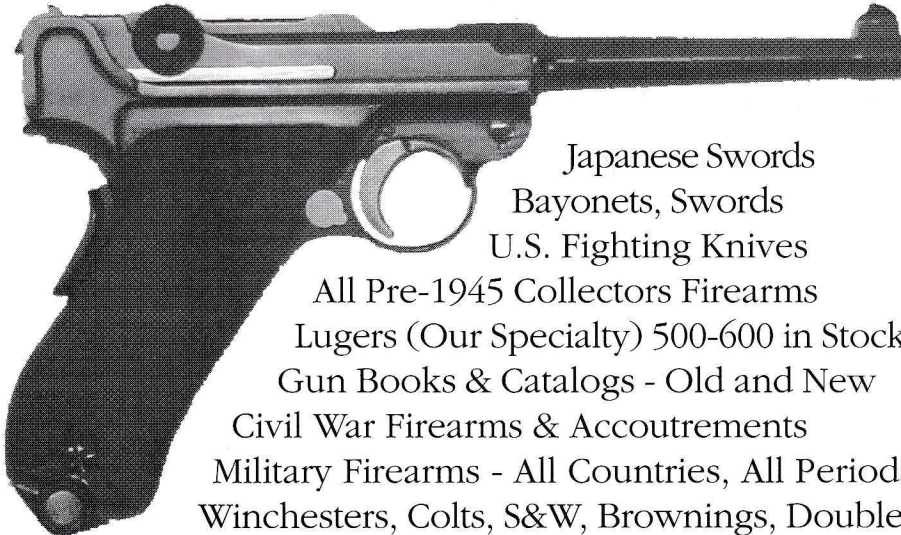

COLLECTORS FIREARMS

SIMPSON LTD

140 S. Seminary St.
Galesburg, IL 61401
United States of America
Phone 309/342-5800
FAX 309/342-5730
Hours: 1 to 6 pm; Tues - Sat

Visit us at: www.simpsonltd.com

e-mail: simpsonltd@gallatinriver.net

LARGEST FULL LINE FIREARM COLLECTORS SHOP IN THE MID-WEST

4000+ Guns in Stock Including:

Japanese Swords
Bayonets, Swords
U.S. Fighting Knives
All Pre-1945 Collectors Firearms
Lugers (Our Specialty) 500-600 in Stock
Gun Books & Catalogs - Old and New
Civil War Firearms & Accoutrements
Military Firearms - All Countries, All Periods
Winchesters, Colts, S&W, Brownings, Doubles
German, Japanese & U.S. Field Gear, Headgear, Daggers, etc.
Obsolete & Collectors Ammunition
Consignments are Welcome
Firearms Import & Export Service We export most of the
guns sold to overseas buyers at shows.