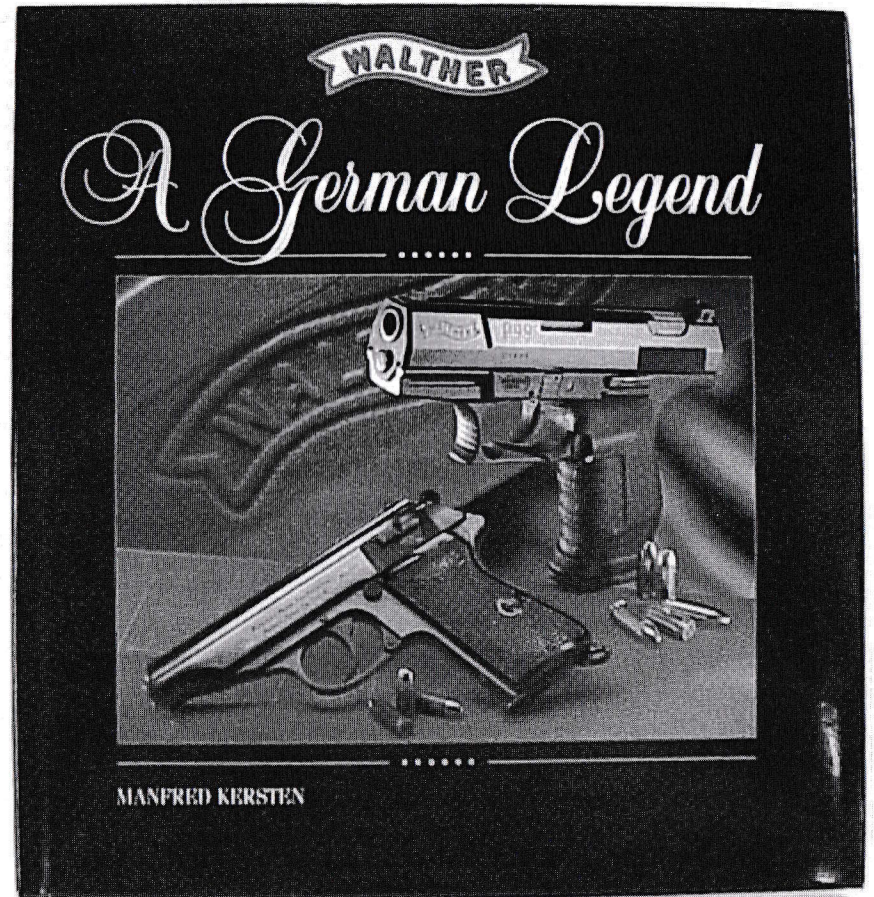

NEW WALTHER BOOK BOOK #30