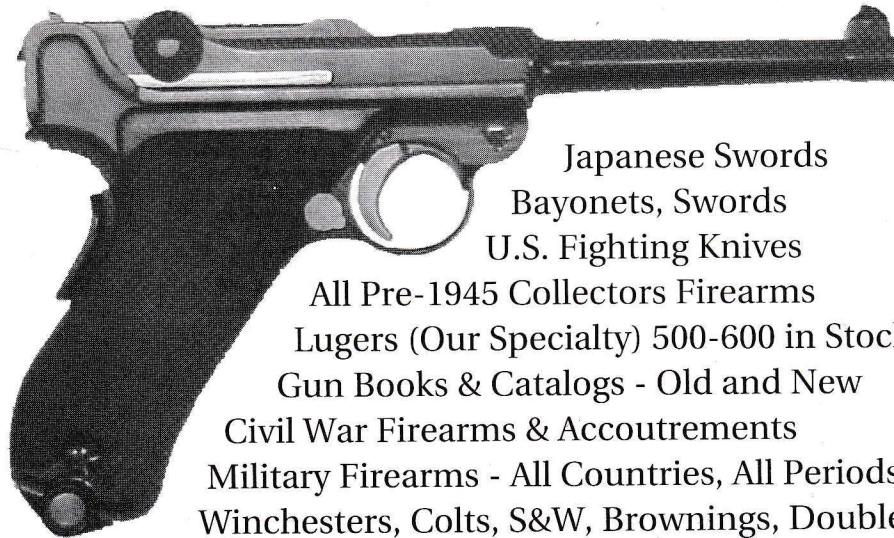

COLLECTORS FIREARMS

SIMPSON LTD

140 S. Seminary St.
Galesburg, IL 61401
United States of America
Phone 309/342-5800
FAX 309/342-5730
Hours: 1 to 6 pm; Tues - Sat

Visit us at: www.simpsonltd.com

e-mail: simpsonltd@gallatinriver.net

LARGEST FULL LINE FIREARM COLLECTORS SHOP IN THE MID-WEST

4000+ Guns in Stock Including:

Japanese Swords
Bayonets, Swords
U.S. Fighting Knives
All Pre-1945 Collectors Firearms
Lugers (Our Specialty) 500-600 in Stock
Gun Books & Catalogs - Old and New
Civil War Firearms & Accoutrements
Military Firearms - All Countries, All Periods
Winchesters, Colts, S&W, Brownings, Doubles
German, Japanese & U.S. Field Gear, Headgear, Daggers, etc.
Obsolete & Collectors Ammunition
Consignments are Welcome
Firearms Import & Export Service We export most of the
guns sold to overseas buyers at shows.