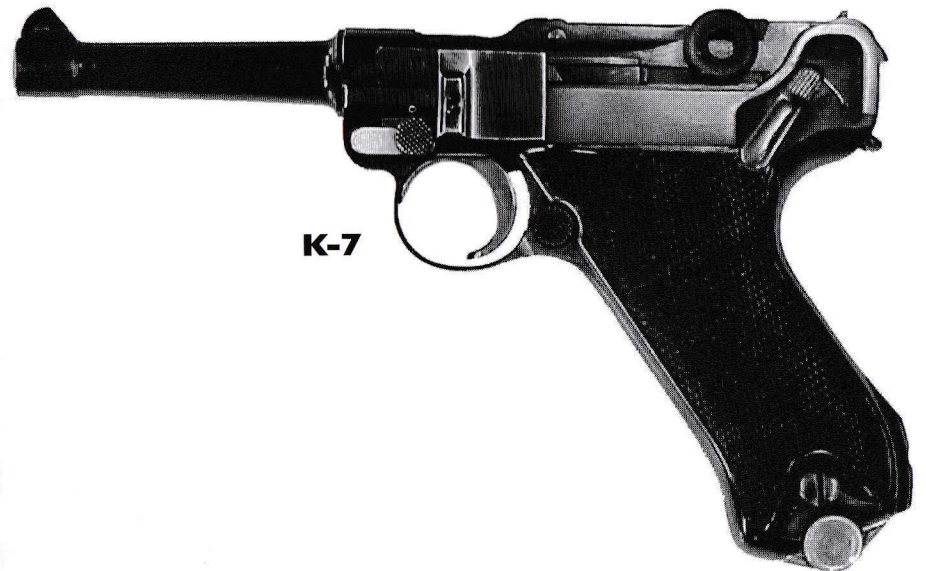

**MP-20**

**B-14**

**NA-19**

**B-36**

**MP-81**

**K-7**

IN-28	MAUSER INTERARMS 9MM 6" bbl Swiss style, 9mm, s/n 11.0072xx, new in box	\$995.00
IN-29	MAUSER INTERARMS 6 bbl, 30 cal, like new in box. 08 frame, w/all accessories, s/n 10.0044xx	\$1295.00
IN-30	MAUSER INTERARMS, 9mm, Swiss style 4" bbl, s/n 11.0039xx,	\$995.00
IN-31	STOEGER AMERICAN EAGLE, 9mm, Stainless Steel, 1993 production, mint condition, marked SPM HOUSTON TX	\$695.00