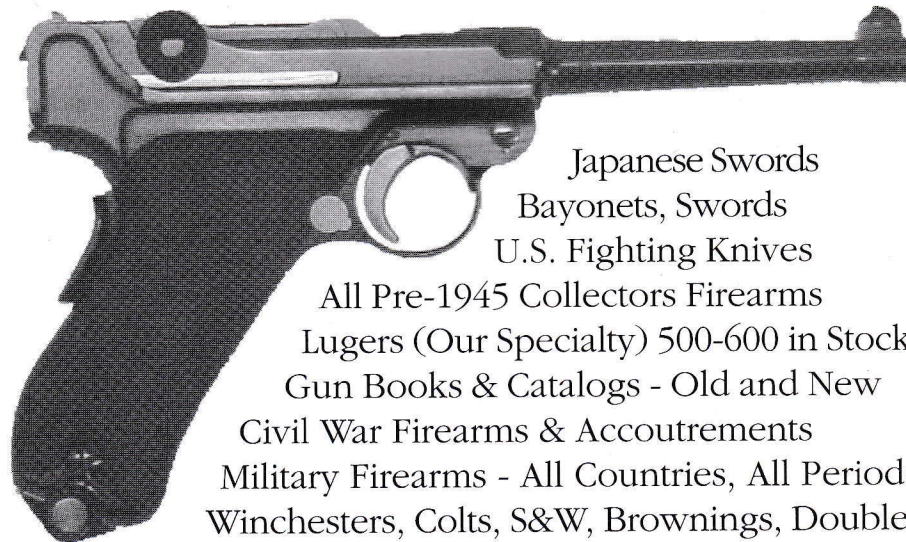

COLLECTORS FIREARMS SIMPSON LTD

140 S. Seminary St.
Galesburg, IL 61401
United States of America
Phone 309/342-5800
FAX 309/342-5730
Hours: 1 to 6 pm; Tues - Sat

Visit us at: www.simpsonltd.com

e-mail: simpsonltd@gallatinriver.net

LARGEST FULL LINE FIREARM COLLECTORS SHOP IN THE MID-WEST

4000+ Guns in Stock Including:

Japanese Swords

Bayonets, Swords

U.S. Fighting Knives

All Pre-1945 Collectors Firearms

Lugers (Our Specialty) 500-600 in Stock

Gun Books & Catalogs - Old and New

Civil War Firearms & Accoutrements

Military Firearms - All Countries, All Periods

Winchesters, Colts, S&W, Brownings, Doubles

German, Japanese & U.S. Field Gear, Headgear, Daggers, etc.

Obsolete & Collectors Ammunition

Consignments are Welcome

Firearms Import & Export Service We export most of the
guns sold to overseas buyers at shows.