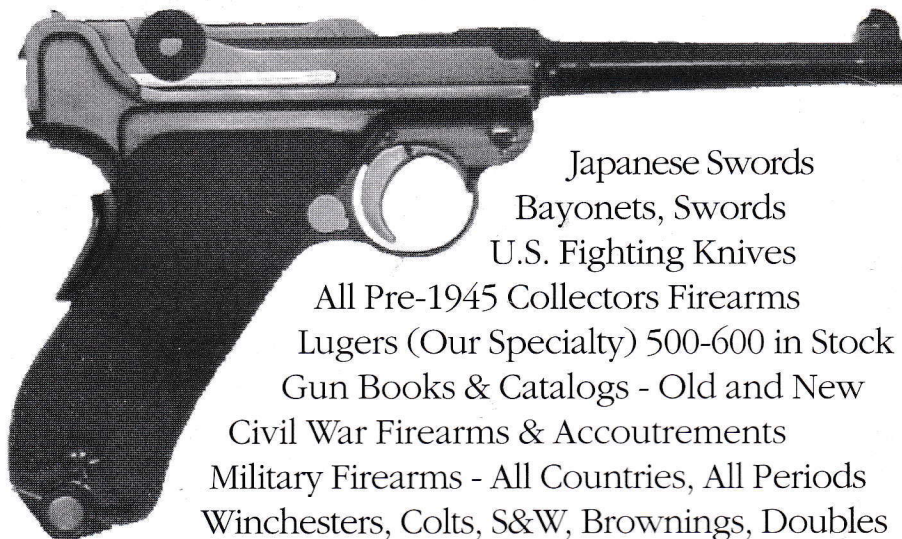

COLLECTORS FIREARMS SIMPSON LTD

140 S. Seminary St.
P. O. Box 1483
Galesburg, IL 61402
United States of America
Open: 1 to 6 pm; Tues - Sat

Phone: ++309/ 342-5800
Visit us at: www.simpsonltd.com

FAX: ++309/ 342-5730 (Always on)
e-mail: lugers@simpsonltd.com

LARGEST FULL LINE FIREARM COLLECTORS SHOP IN THE MID-WEST

4000+ Guns in Stock Including:

Japanese Swords
Bayonets, Swords
U.S. Fighting Knives
All Pre-1945 Collectors Firearms
Lugers (Our Specialty) 500-600 in Stock
Gun Books & Catalogs - Old and New
Civil War Firearms & Accoutrements
Military Firearms - All Countries, All Periods
Winchesters, Colts, S&W, Brownings, Doubles
German, Japanese & U.S. Field Gear, Headgear, Daggers, etc.
Obsolete & Collectors Ammunition
Consignments are Welcome
Firearms Import & Export Service. We export most of the
guns sold to overseas buyers at shows.