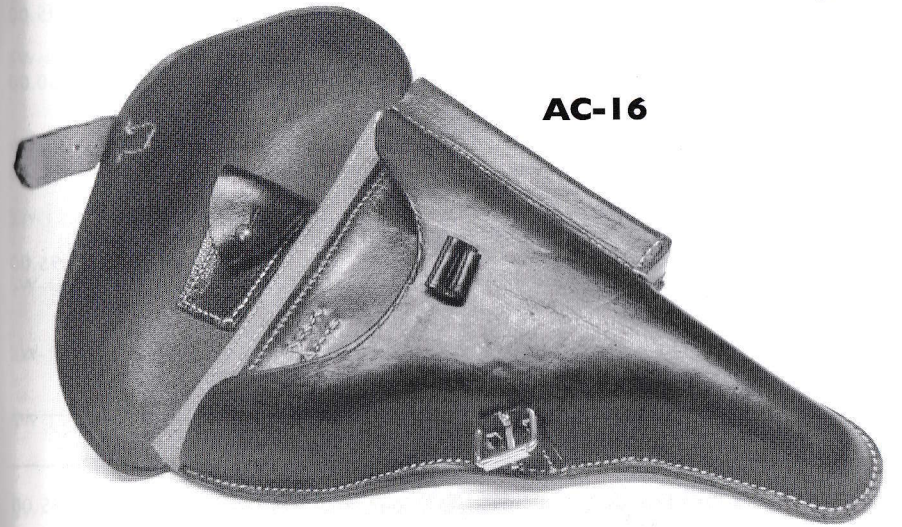

OK-11

OK-1

SW-17

K-8

AC-16

SS-8

NAVY LUGERS

NA-1	DWM 1904 NAVY RIG, 9mm, original configuration, 97% blue, 90% straw, exc bore, exc grips, early features include square checkered toggle, "fat" barrel, short "ears" on extractor, straight spring toggle lock, Navy proof rear frame, navy mag and exc+ Navy holster, from a famous old collection, s/n 1xx	\$40,000.00
NA-3	DWM 1906 COMMERCIAL NAVY, 9mm, 98% blue, 60% straw, exc. bore, exc. grips, s/n 79xx (rare 4 digit) BUG proofed, Kenyon pp. 92-93	\$6500.00
NA-4	DWM 1906 NAVY FIRST ISSUE ALTERED, 9mm, exc bore, exc grips, reblued, barrel replaced, nazi markings added, s/n 8xx	\$895.00
NA-5	DWM 1906 NAVY FIRST ISSUE ALTERED, s/n 66xx a, overall shows wear and minor pitting, but markings are clear, bore & grips good, "W.W.2187" on rear strap	\$1295.00
NA-7	DWM 1908 NAVY, 9mm, 90% blue, w/pitting, 20% straw, fair bore, good grips, s/n 76xx b, "M.A.592" on back strap, (Mine Layer)	\$1595.00
NA-13	DWM 1917 NAVY, WEIMAR POLICE REWORK, 4" bbl, 80% blue, 20% straw, s/n 48xx a, sear safety, Crown M left side	\$895.00
NA-19	DWM 1917/20 NAVY, 9mm, 96% blue, 80% straw, vg bore, exc grips, s/n 68xxd, M/Anchor and "N.8." on back strap, exc matching mag, Weimar Lugers p 87	\$2750.00
NA-20	MAUSER 1938 S/42 NAVY, 9mm, 70% blue, fair bore, fair grips, s/n 95xx L, "N4005" on back strap, w/a very good black Nazi Navy holster, Third Reich Lugers p. 55; this s/n listed in Third Reich Lugers p. 108.	\$1495.00
NA-22	MAUSER BANNER 1938 DUTCH NAVY, 9mm, 80% blue (pitted overall), 5% straw, fair bore, good grips, s/n 23xx v, 100 pieces delivered Oct 1938 make this the rarest Dutch Luger	\$1695.00