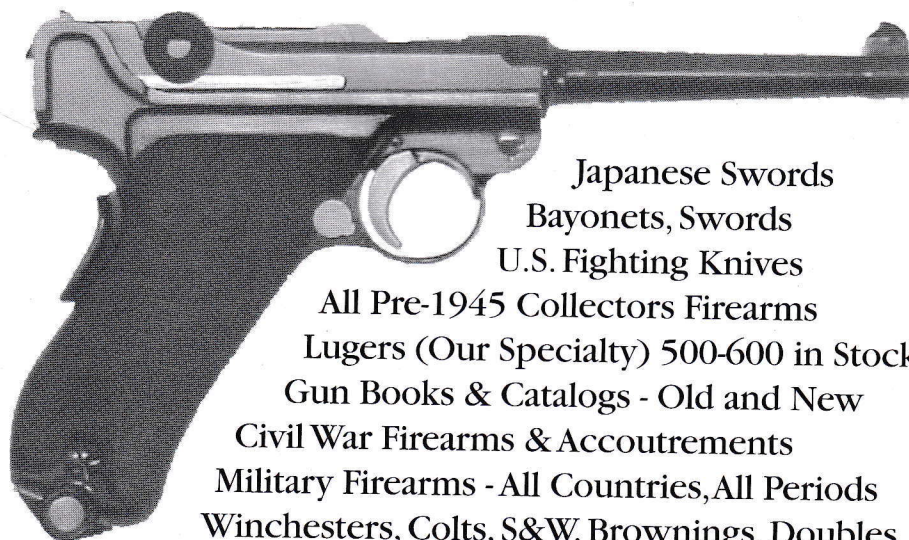

FAX: ++309/ 342-5730 (Always on)

Visit us at: www.simpsonltd.com

e-mail: lugers@simpsonltd.com

LARGEST FULL LINE

FIREARM COLLECTORS SHOP IN THE MID-WEST

4000+ Guns in Stock Including:

Japanese Swords

Bayonets, Swords