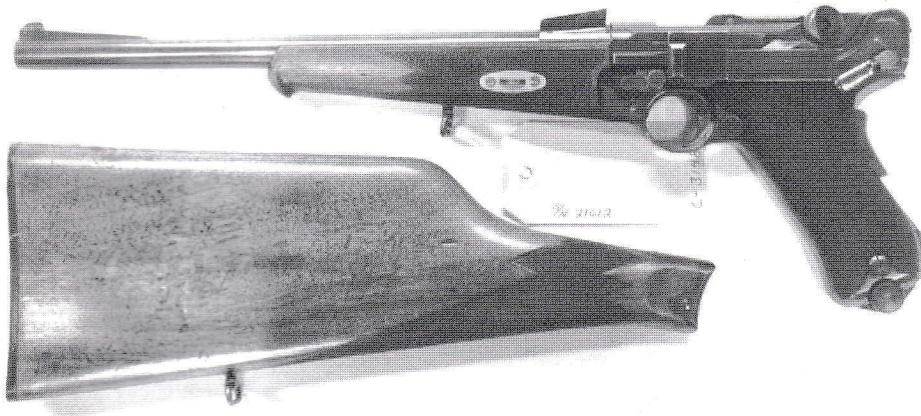

COLLECTORS FIREARMS SIMPSON LTD

LUGER LISTING
March/April 2002

OK-2 1902 Carbine

140 S. Seminary St.
PO Box 1483
Galesburg, IL 61402-1483
United States of America
Ph: 309-342-5800 Fax: 309-342-5730

HOURS: Tues - Sat 1:00pm - 6:00pm CST