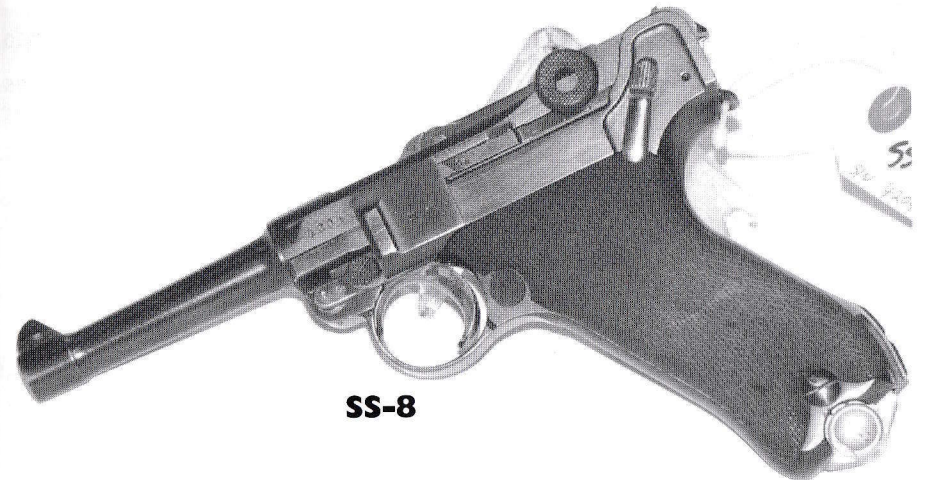

OK-11

OK-1

SW-17

K-8

AC-16

SS-8

NAVY LUGERS

NA-1	DWM 1904 NAVY RIG, 9mm, original configuration, 97% blue, 90% straw, exc bore, exc grips, early features include square checkered toggle, "fat" barrel, short "ears" on extractor, straight spring toggle lock, Navy proof rear frame, navy mag and exc+ Navy holster, from a famous old collection, s/n 1xx	\$40,000.00
NA-3	DWM 1906 COMMERCIAL NAVY, 9mm, 98% blue, 60% straw, exc. bore, exc. grips, s/n 79xx (rare 4 digit) BUG proofed, Kenyon pp. 92-93	\$6500.00
NA-4	DWM 1906 NAVY FIRST ISSUE ALTERED, 9mm, exc bore, exc grips, reblued, barrel replaced, nazi markings added, s/n 8xx	\$895.00
NA-5	DWM 1906 NAVY FIRST ISSUE ALTERED, s/n 66xx a, overall shows wear and minor pitting, but markings are clear, bore & grips good, "W.W.2187" on rear strap	\$1295.00
NA-7	DWM 1908 NAVY, 9mm, 90% blue, w/pitting, 20% straw, fair bore, good grips, s/n 76xx b, "M.A.592" on back strap, (Mine Layer)	\$1595.00
NA-13	DWM 1917 NAVY, WEIMAR POLICE REWORK, 4" bbl, 80% blue, 20% straw, s/n 48xx a, sear safety, Crown M left side	\$895.00
NA-19	DWM 1917/20 NAVY, 9mm, 96% blue, 80% straw, vg bore, exc grips, s/n 68xxd, M/Anchor and "N.8." on back strap, exc matching mag, Weimar Lugers p 87	\$2750.00
NA-20	MAUSER 1938 S/42 NAVY, 9mm, 70% blue, fair bore, fair grips, s/n 95xx L, "N4005" on back strap, w/a very good black Nazi Navy holster, Third Reich Lugers p. 55; this s/n listed in Third Reich Lugers p. 108.	\$1495.00
NA-22	MAUSER BANNER 1938 DUTCH NAVY, 9mm, 80% blue (pitted overall), 5% straw, fair bore, good grips, s/n 23xx v, 100 pieces delivered Oct 1938 make this the rarest Dutch Luger	\$1695.00