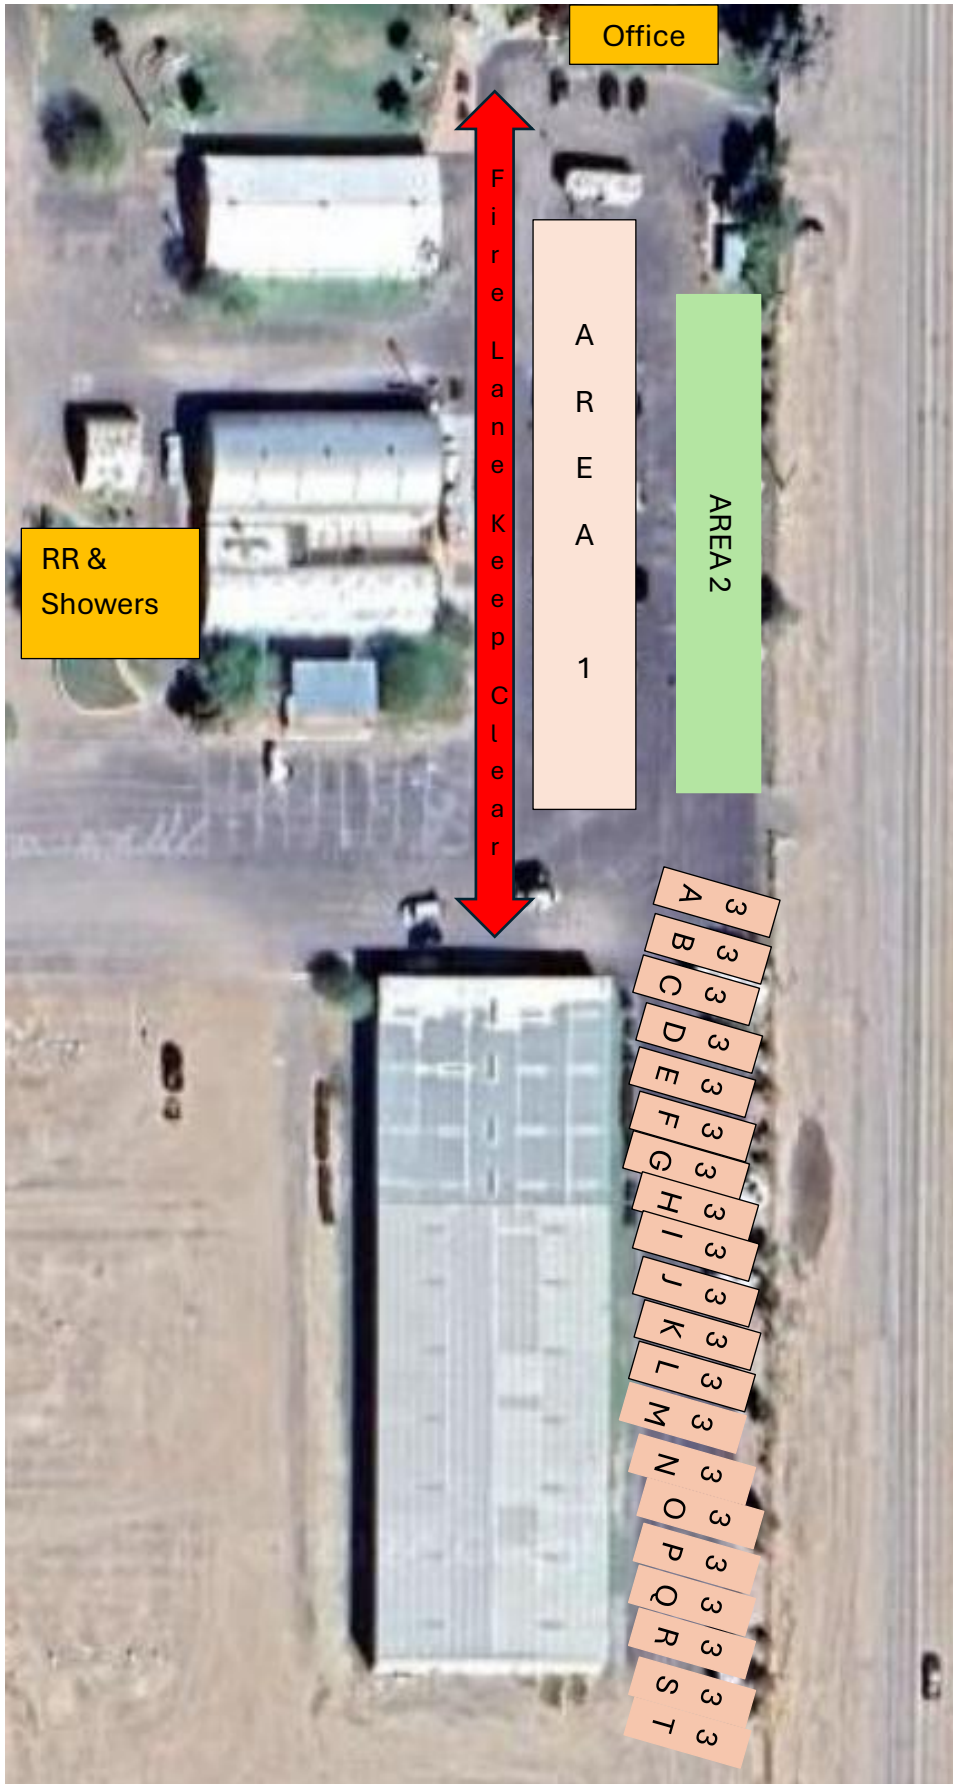

## 2026-27 Central AZ Raceway Spectator Camping Area 3

Area 3 camping spots are back in (at an angle) on asphalt.

**Extra long rigs (36' or more) will not fit in these spots, please choose area 1, 2 or dry camping.**

**Spots 3A through 3T are 30 amp ONLY.**

Showers and restrooms are available 24/7.

The dump station is included in your fee. If you choose not to move your rig to dump you can call an extraction company at your own expense.

Absolutely no race cars or car trailers are allowed on the property, they must stay in the pits at the racetrack.

All other PFEC camping rules apply.

**No parking tow vehicles or any vehicles on grass or landscaping adjacent to buildings.**