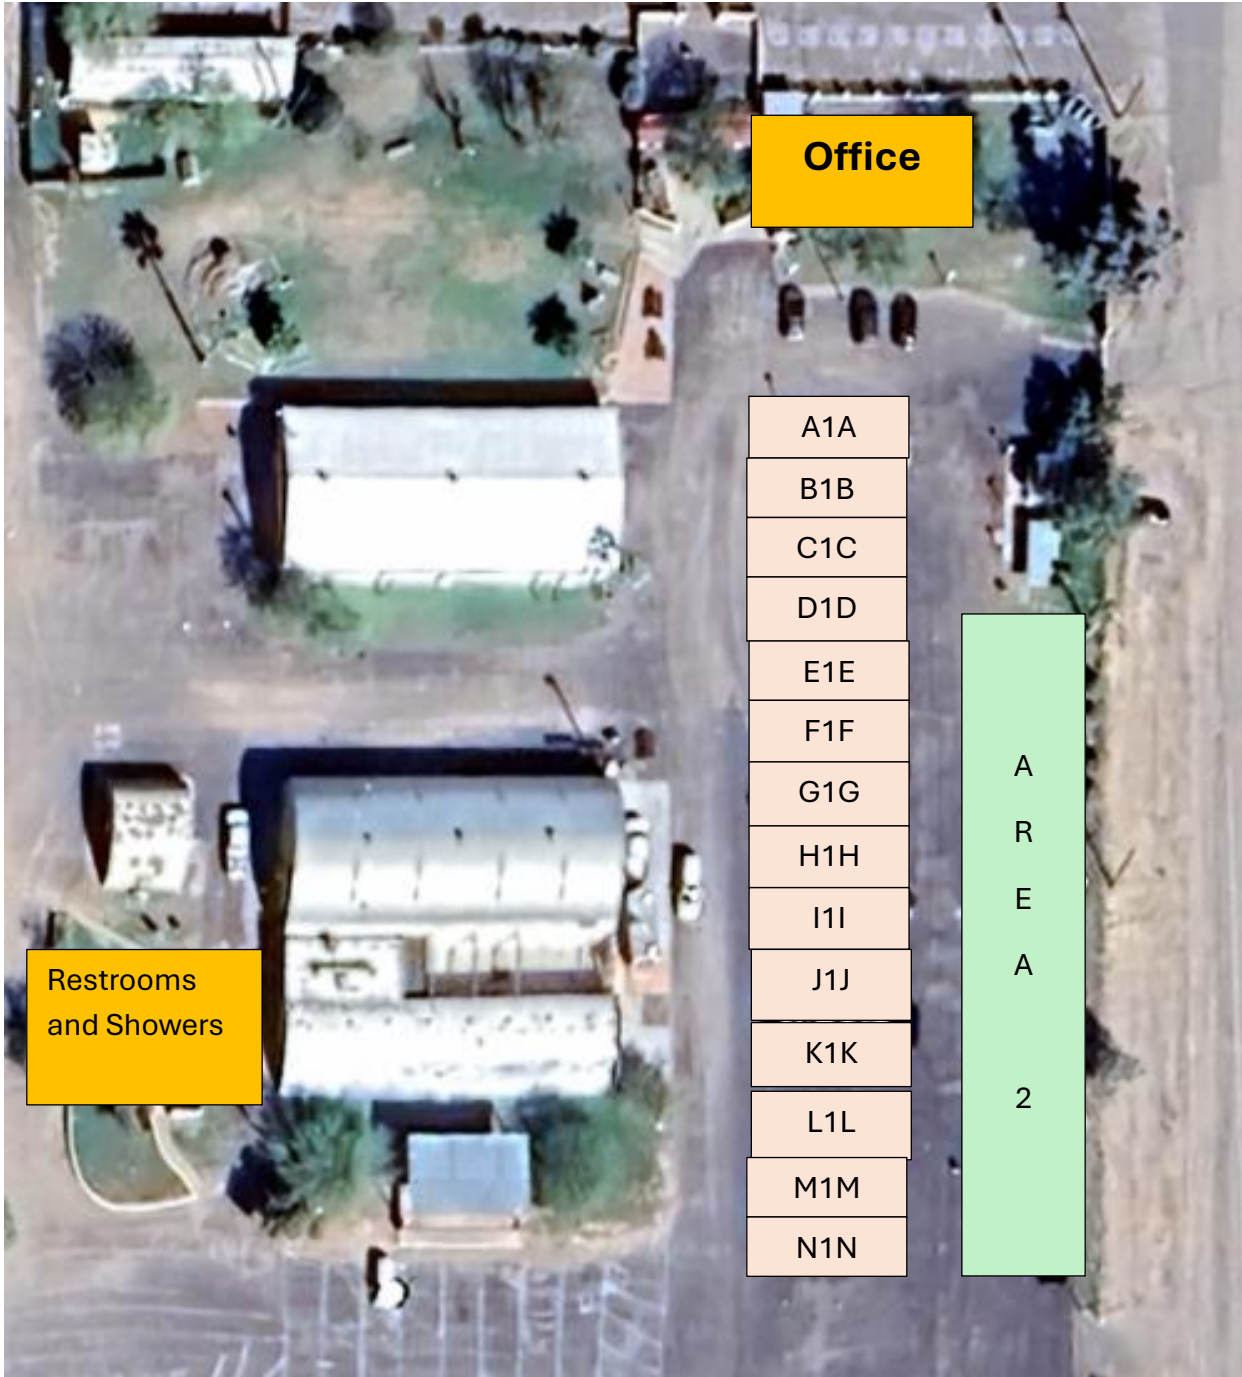

2026-27 Central AZ Raceway Area 1 Camping

Area 1 has 50 amp and 30 amp power and water to each site on asphalt. Spaces are pull through.

Showers and restrooms are available 24/7.

The dump station is included in your fee. If you choose not to move your rig to dump you can call an extraction company at your own expense.

Absolutely no race cars or car trailers are allowed on the property, they must stay in the pits at the racetrack.

All other PFEC camping rules apply. No parking tow vehicles or any vehicles on grass or landscaping adjacent to buildings.