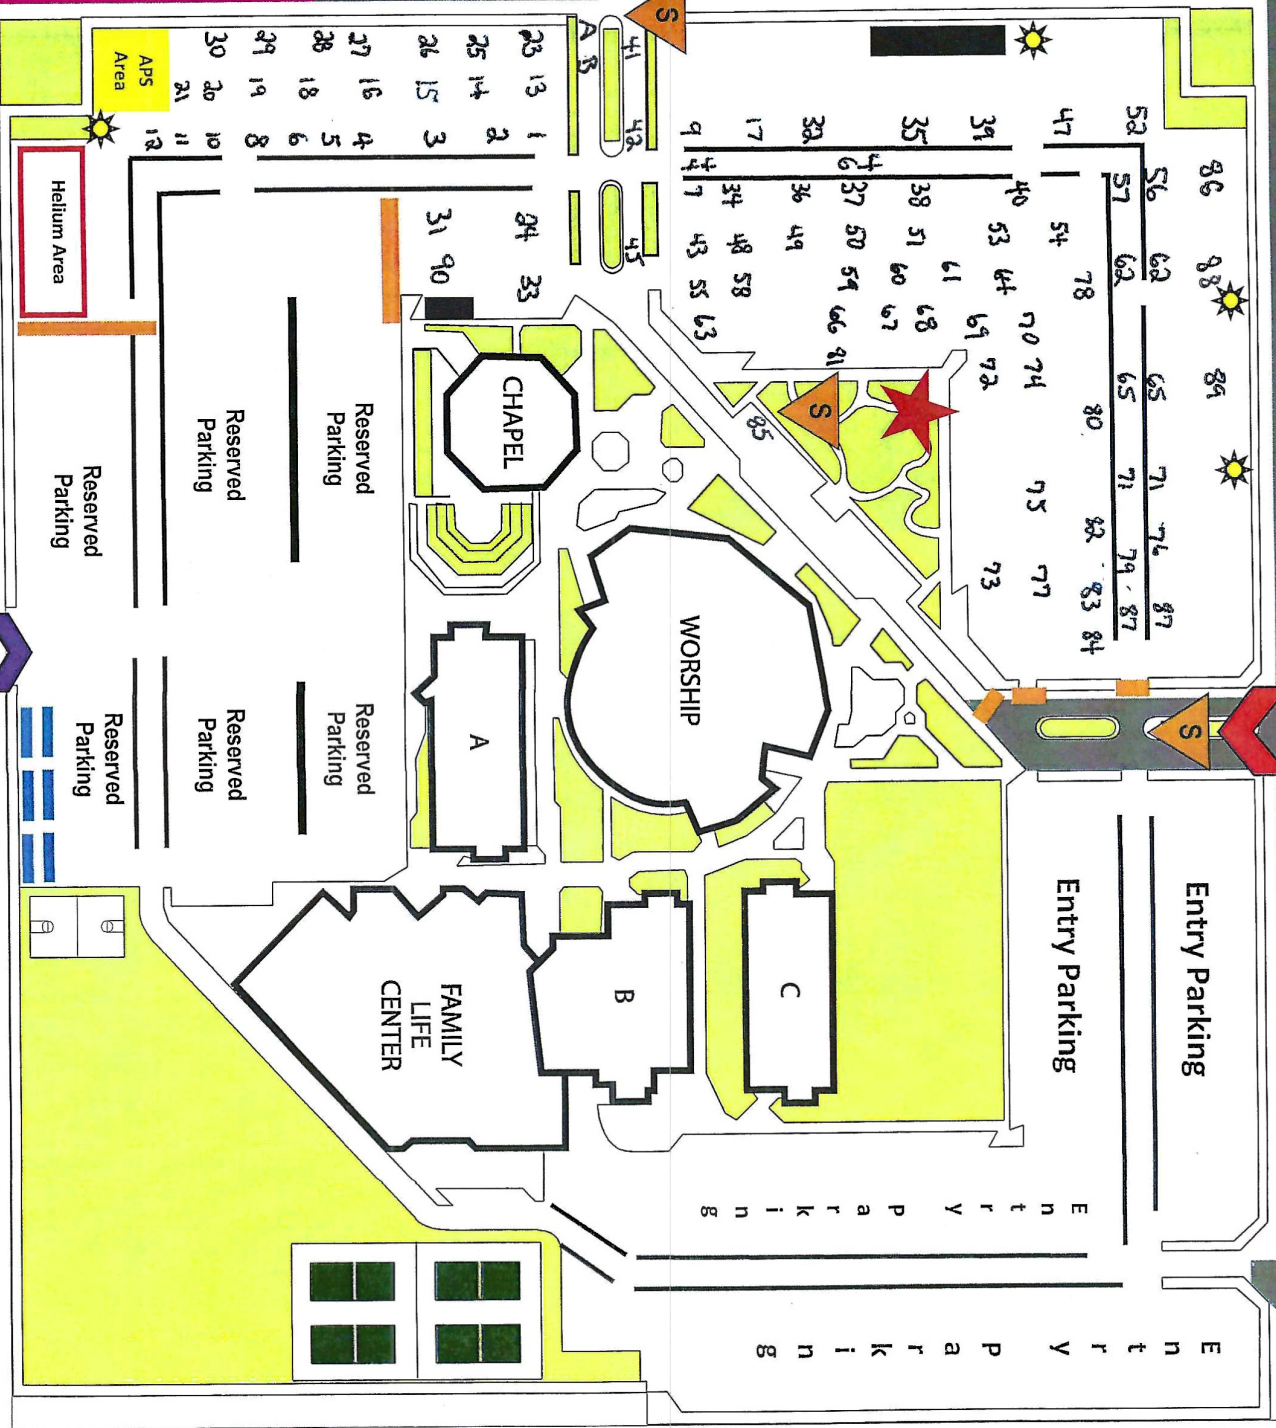

2022 Staging Map
 Saturday, December 3, 2022
 North Phoenix Baptist Church
 5757 N Central Ave

-  Light Tower
-  Security
-  Entry Access -Pass Required
-  Sponsor Entry Access -Pass Required
-  Information / Entry Check-in
-  J-Jons
-  Roll-offs
-  Barricades
-  Sponsor Area

MONTEBELLO AVE

BETHANY HOME ROAD

3RD STREET

CENTRAL AVENUE