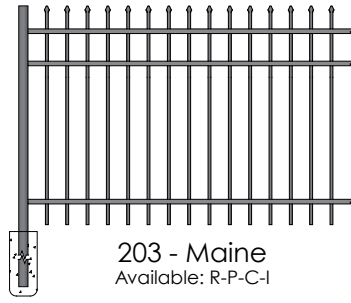

iDeal

aluminum

Fence Collection

RESIDENTIAL - PARKWAY - COMMERCIAL - INDUSTRIAL

FENCE STYLES

Ideal offers four series of aluminum fence to meet your needs. Additional picket spacing and rail height options are available. Ideal's elegant ornamental aluminum fencing, with Idealcoat powder coated finish, provides a maintenance-free fence that will last for years. All of our styles are sleekly designed, with clean lines, and add a unique finishing touch to any outdoor space.