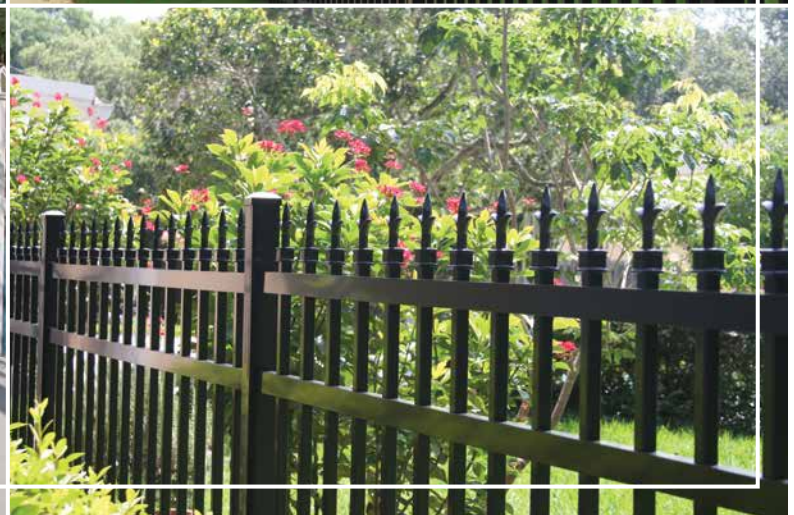

iDeal

aluminum

Fence Collection

RESIDENTIAL - PARKWAY - COMMERCIAL - INDUSTRIAL

FENCE STYLES

Ideal offers four series of aluminum fence to meet your needs. Additional picket spacing and rail height options are available. Ideal's elegant ornamental aluminum fencing, with Idealcoat powder coated finish, provides a maintenance-free fence that will last for years. All of our styles are sleekly designed, with clean lines, and add a unique finishing touch to any outdoor space.