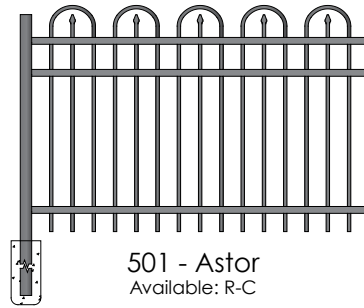

iDeal

aluminum

Fence Collection

RESIDENTIAL - PARKWAY - COMMERCIAL - INDUSTRIAL

FENCE STYLES

Ideal offers four series of aluminum fence to meet your needs. Additional picket spacing and rail height options are available. Ideal's elegant ornamental aluminum fencing, with Idealcoat powder coated finish, provides a maintenance-free fence that will last for years. All of our styles are sleekly designed, with clean lines, and add a unique finishing touch to any outdoor space.