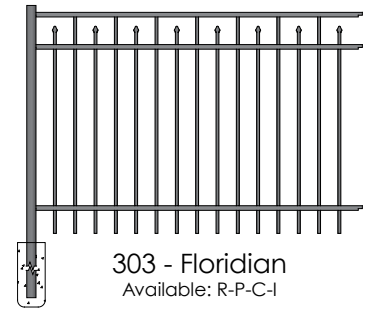

iDeal

aluminum

Fence Collection

RESIDENTIAL - PARKWAY - COMMERCIAL - INDUSTRIAL

FENCE STYLES

Ideal offers four series of aluminum fence to meet your needs. Additional picket spacing and rail height options are available. Ideal's elegant ornamental aluminum fencing, with Idealcoat powder coated finish, provides a maintenance-free fence that will last for years. All of our styles are sleekly designed, with clean lines, and add a unique finishing touch to any outdoor space.