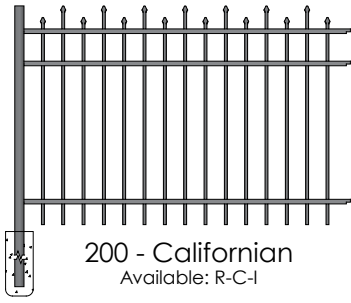

iDeal

aluminum

Fence Collection

RESIDENTIAL - PARKWAY - COMMERCIAL - INDUSTRIAL

FENCE STYLES

Ideal offers four series of aluminum fence to meet your needs. Additional picket spacing and rail height options are available. Ideal's elegant ornamental aluminum fencing, with Idealcoat powder coated finish, provides a maintenance-free fence that will last for years. All of our styles are sleekly designed, with clean lines, and add a unique finishing touch to any outdoor space.