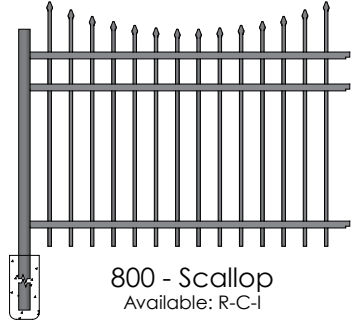

iDeal

aluminum

Fence Collection

RESIDENTIAL - PARKWAY - COMMERCIAL - INDUSTRIAL

FENCE STYLES

Ideal offers four series of aluminum fence to meet your needs. Additional picket spacing and rail height options are available. Ideal's elegant ornamental aluminum fencing, with Idealcoat powder coated finish, provides a maintenance-free fence that will last for years. All of our styles are sleekly designed, with clean lines, and add a unique finishing touch to any outdoor space.