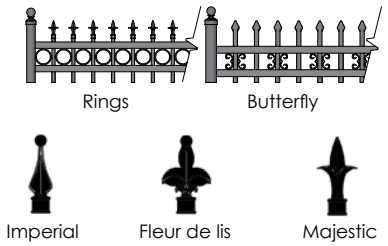

iDeal

aluminum

Fence Collection

RESIDENTIAL - PARKWAY - COMMERCIAL - INDUSTRIAL

FENCE STYLES

Ideal offers four series of aluminum fence to meet your needs. Additional picket spacing and rail height options are available. Ideal's elegant ornamental aluminum fencing, with Idealcoat powder coated finish, provides a maintenance-free fence that will last for years. All of our styles are sleekly designed, with clean lines, and add a unique finishing touch to any outdoor space.