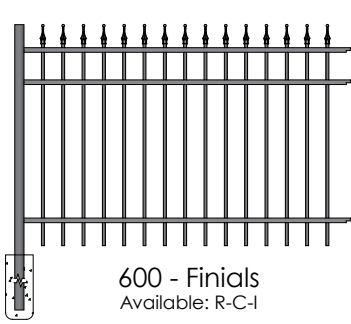

FENCE STYLES

Ideal offers four series of aluminum fence to meet your needs. Additional picket spacing and rail height options are available. Ideal's elegant ornamental aluminum fencing, with Idealcoat powder coated finish, provides a maintenance-free fence that will last for years. All of our styles are sleekly designed, with clean lines, and add a unique finishing touch to any outdoor space.

PICKETS AND CHANNELS

Residential   Parkway   Commercial   Industrial

Pickets

Rails

STANDARD COLORS

*actual colors may vary

COMPONENTS	RESIDENTIAL	PARKWAY	COMMERCIAL	INDUSTRIAL
PICKET:	5/8"sq. x .050"	1" x 5/8" x .045"	3/4"sq. x .060"	1"sq. x .062
RAILS: TOP WALL SIDE WALL	1-1/16" x .062" 1" x .072"	1-1/16" x .062" 1" x .072"	1-1/16" x .062" 1-1/2" x .072"	1-5/8" x .075" 1-5/8" x .100"
PICKETS 6' SECTION:	15	13	14	13
PICKETS 8' SECTION:	NA	NA	19	18
STANDARD POST:	2" x 2" x .062" 2" x 2" x .093" 2.5 x 2.5 x .075"	2" x 2" x .062" 2" x 2" x .093" 2.5 x 2.5 x .075"	2" x 2" x .062" 2" x 2" x .093" 2.5 x 2.5 x .075" 3" x 3" x .093"	2.5 x 2.5 x .075" 3" x 3" x .093"
GATE POST:	2" x 2" x .125" 2.5" x 2.5" x .125" 3" x 3" x .125" 4" x 4" x .125"	2" x 2" x .125" 2.5" x 2.5" x .125" 3" x 3" x .125" 4" x 4" x .125"	2" x 2" x .125" 2.5" x 2.5" x .125" 3" x 3" x .125" 4" x 4" x .125"	2.5" x 2.5" x .125" 3" x 3" x .125" 4" x 4" x .125" 6" x 6" x .125"
PICKET SPACING:	< 4" TYP.	< 4" TYP.	< 4" TYP.	< 4" TYP.
INSTALLED CENTERS:	72" o/c 2" post	70-1/2" o/c 2" post	71-1/8" o/c 2" post 94-3/4" o/c 2.5" post	71" o/c 2.5" post 96" o/c 2.5" post
HEIGHTS:	36", 42", 48" 54", 60", 72"	36", 42", 48" 54", 60", 72"	36", 42", 48" 54", 60", 72"	36", 48", 60" 72", 84", 96"
ALLOY:	6063 T5 alloy on pickets, posts, rails. 6005 T5 alloy available on posts and rails	6063 T5 alloy on pickets, posts, rails. 6005 T5 alloy available on posts and rails	6063 T5 alloy on pickets, posts, rails. 6005 T5 alloy available on posts and rails	6063 T5 alloy on pickets, posts, rails. 6005 T5 alloy available on posts and rails

iDeal
aluminum

www.ideal-ap.com
Toll Free: 877.323.6496
Fax: 877.226.4469

ALL PRODUCTS PROUDLY MADE IN USA