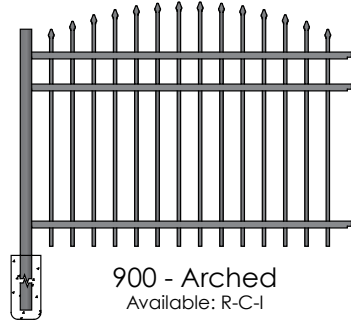

iDeal

aluminum

Fence Collection

RESIDENTIAL - PARKWAY - COMMERCIAL - INDUSTRIAL

FENCE STYLES

Ideal offers four series of aluminum fence to meet your needs. Additional picket spacing and rail height options are available. Ideal's elegant ornamental aluminum fencing, with Idealcoat powder coated finish, provides a maintenance-free fence that will last for years. All of our styles are sleekly designed, with clean lines, and add a unique finishing touch to any outdoor space.