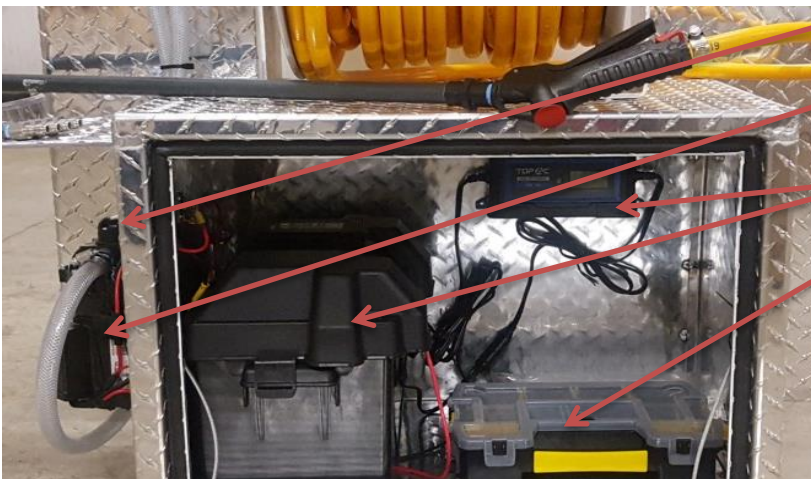

Soft Wash Mini-Skid System

- water fill quick connect w/Hudson float valve
- dual 55 gallon tanks
- aluminum hose reel w/stainless steel internals
- 1/2"x200' chem spray hose
- Everflo 5.5 or 7 gpm 12 volt pump
- poly trigger with 18" sch 80 PVC wand
- 3 valve proportioning system-water, bleach, soap
- nozzle holder w/4 nozzles-0, 15, 25, 40 degree
- HD diamond plate box

- weatherproof on/off switch
- inline fuse for pump protection
- battery box & charger included
- small parts storage case
- dimensions approx. 38"x38"x44"

M IDWEST
WASHING
EQUIPMENT 
www.washingequip.com
(317) 695-7543