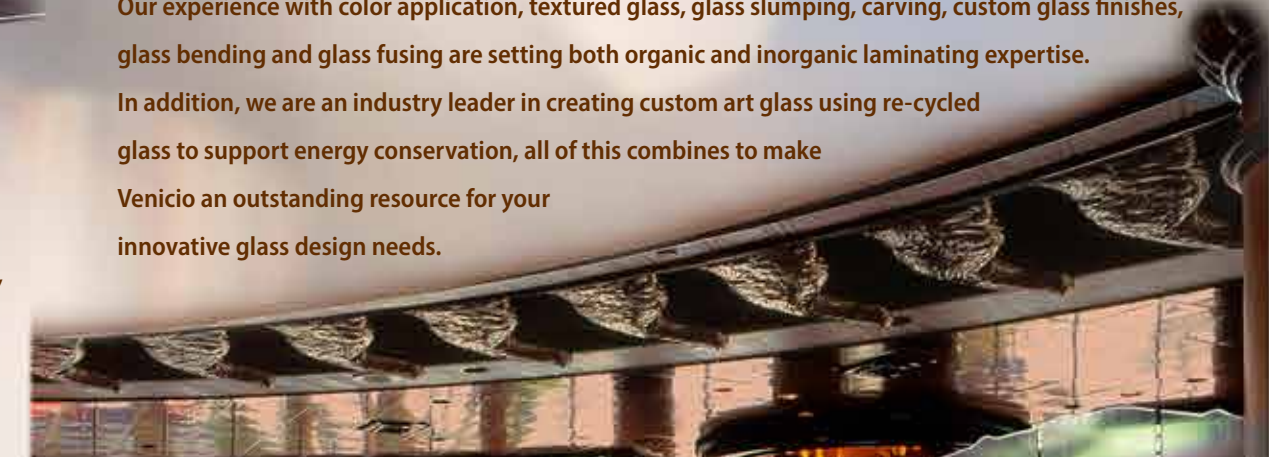

RESIDENTIAL APPLICATIONS - KITCHEN & BATH, LIVING SPACES, GARDEN & SPA
COMMERCIAL APPLICATIONS - HOSPITALITY, HOTEL & CASINO, RESTAURANT
BUSINESS APPLICATIONS - INTERIOR AND EXTERIOR

We create unique functional glass for Commercial, Hospitality, and Residential applications. Examples of our custom art glass can be found in the glass privacy panels we created for Harrah's High-Limit Poker center and our Glass Wall Partitions in Harrah's Steak House in Las Vegas, NV, which feature our custom design glass patterns.

Venicio produces the highest quality Architectural Glass for architects through the southwest. Our designer glass is utilized by designers, artists, as well as other glass design companies throughout the region.

Our experience with color application, textured glass, glass slumping, carving, custom glass finishes, glass bending and glass fusing are setting both organic and inorganic laminating expertise.

In addition, we are an industry leader in creating custom art glass using re-cycled glass to support energy conservation, all of this combines to make

Venicio an outstanding resource for your innovative glass design needs.