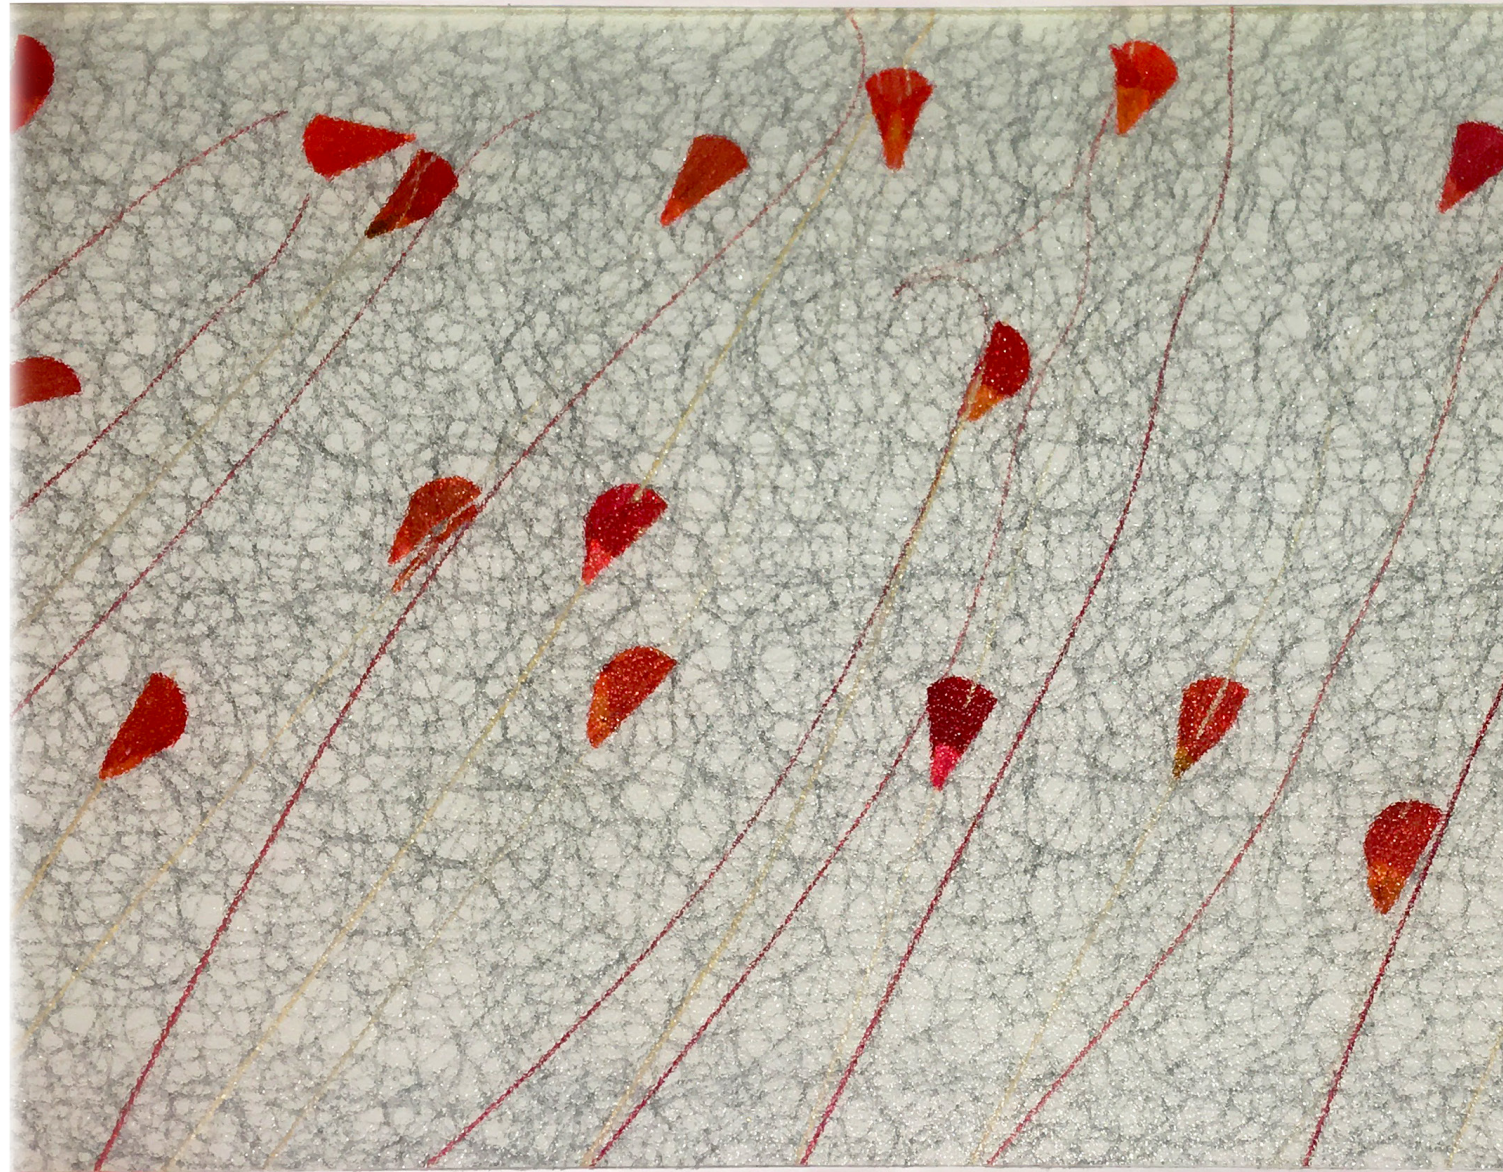

Ting Ting Flower

Laminated Glass

Interlayer: Gray Fabric Background
(flowers are 12" to 16"),
all colors available.

Panel Size Max: 72"x140"
Glass Thickness: 5/16" to 11/16"

Primary Applications:
Room Dividers
Walls
Booths
Columns