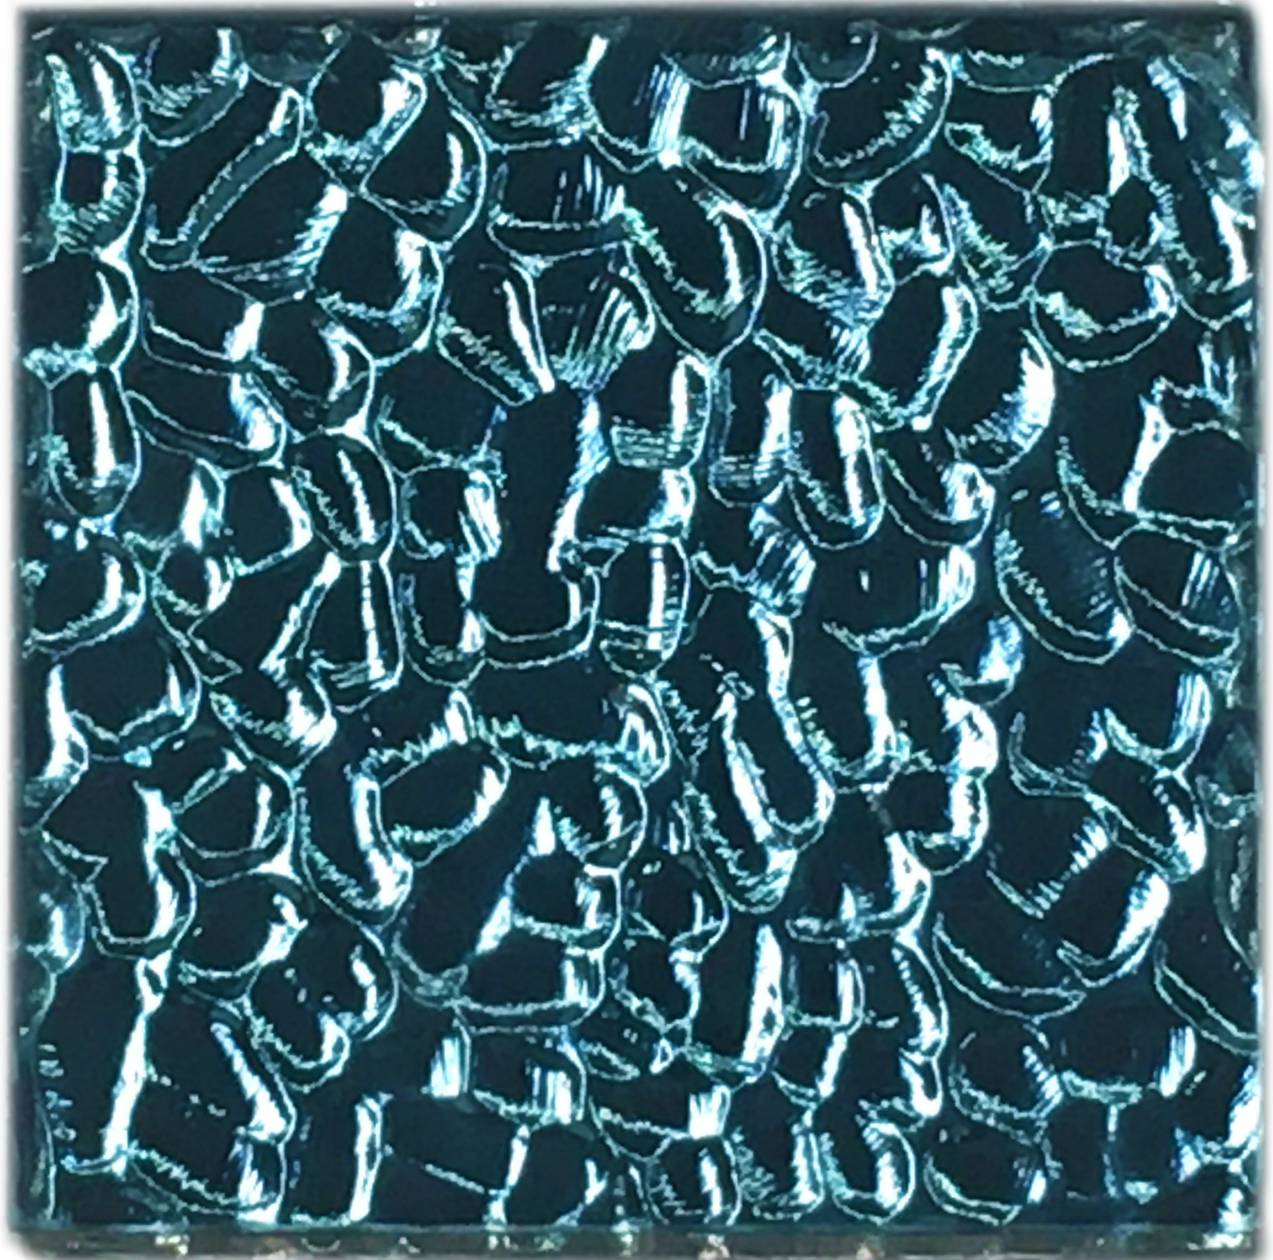

## Arctic HM4

Laminated Glass

Front Panel, Natural Rolled Glass for hammered texture look.  
Rolled Glass, 20 different textures available.

Interlayer, many colors and materials available.

Blue Mirrored Back Panel  
(mirror can be bronze, grey or other mirrored colors)

Panel Size Max: 52"x82"  
Glass Thickness: 5/16" to 5/8"

Primary Applications:  
Room Dividers  
Walls  
Booths  
Columns

---