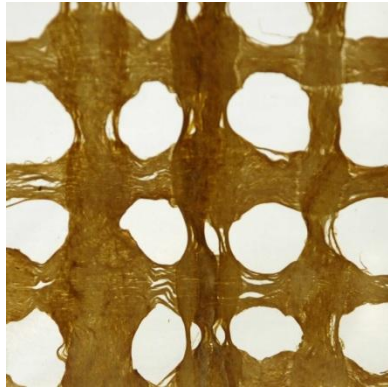

Venicio

1125 W. Mahalo Place, Compton, CA 90220
877.526.2474 www.venicioglass.com

Natural Laminated

1430/F

Standard Panel Size 46" wide x 92" high (oversize panels available)

Thickness available (approximate sizes)

- 3/8" (9.52 mm) 5.01 lb/sq.ft
- 7/16" (11.11 mm) 5.69 lb/sq.ft
- 9/16" (14.35 mm) 7.31 lb/sq.ft
- 13/16" (20.64 mm) 10.56 lb/sq.ft

Glass Color

- Clear (standard)
- Low iron glass (low iron glass eliminates the green cast inherent in standard clear glass)
- All natural stock color glass
- Custom color (contact us)

Translucency options

- Clear (standard)
- Sandblasted (10-100% frosted)
- Color background (contact us)
- Translucency (81% 68% 8%)

Safety treatment

- Tempered/laminated
- Laminated

Design Options

- Shape –Cut
- Drill
- Notch
- Bent

Edge Finish available

- Flat Polish
- Miter (glass must be thicker than 7/16")