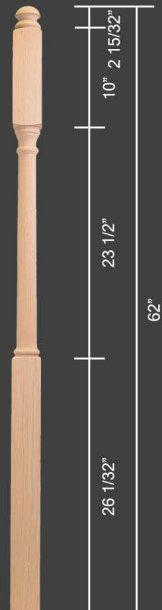

4442TW
3 1/2" x 54"

5160 3 1/4
3 1/4" x 54"

5160 4 1/2
4 1/2" x 54"

5160 6
6" x 54"

5165
3 1/4" x 54"

5170
3 1/4" x 54"

5175
3 1/4" x 54"

Ball Top

4475
3 1/4" x 54"

4501
3 1/4" x 54"

4505
3 1/4" x 54"

4640-48MS-BT
3 1/4" x 48"

4643-54MS-BT
3 1/4" x 54"

4645-54MS-BT
3 1/4" x 54"

Mushroom Top

4040-48MS-6
3" x 48"

4042-54MS-6
3" x 54"

4042MT
3" x 54"

4043-54MS-10
3" x 54"

4045-54MS-13
3" x 54"

4045MT
3" x 62"

Pin Top

Pin Top Wood Newels connect to Wood Fittings, see Fittings page for selections.

4010-48MS
3" x 48"

4010PT
3 x 43"

4015PT-62
3" x 62"

4140PT
3" x 48"

4271PT
3 1/4" x 48"

4275PT
3 1/4" x 54"

4410PT
3 1/4" x 48"

4411PT
3 1/4" x 48"

4444TW
3 1/4" x 48"