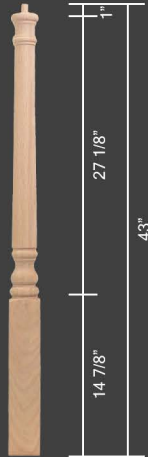

4475
3 1/4" x 54"

4501
3 1/4" x 54"

4505
3 1/4" x 54"

4640-48MS-BT
3 1/4" x 48"

4643-54MS-BT
3 1/4" x 54"

4645-54MS-BT
3 1/4" x 54"

Mushroom Top

4040-48MS-6
3" x 48"

4042-54MS-6
3" x 54"

4042MT
3" x 54"

4043-54MS-10
3" x 54"

4045-54MS-13
3" x 54"

4045MT
3" x 62"

Pin Top

Pin Top Wood Newels connect to Wood Fittings, see Fittings page for selections.

4010-48MS
3" x 48"

4010PT
3 x 43"

4015PT-62
3" x 62"

4140PT
3" x 48"

4271PT
3 1/4" x 48"

4275PT
3 1/4" x 54"

4410PT
3 1/4" x 48"

4411PT
3 1/4" x 48"

4444TW
3 1/4" x 48"