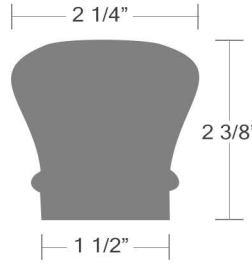

Handrails - Straight

Handrails are available in Red Oak, White Oak, Maple, and Hickory.

Most products are available in 16 ft and 20 ft. Some may sell in linear footages, based on your design and measurement needs.

Consult our experienced sales representatives for more information.

469.453.6744

6010