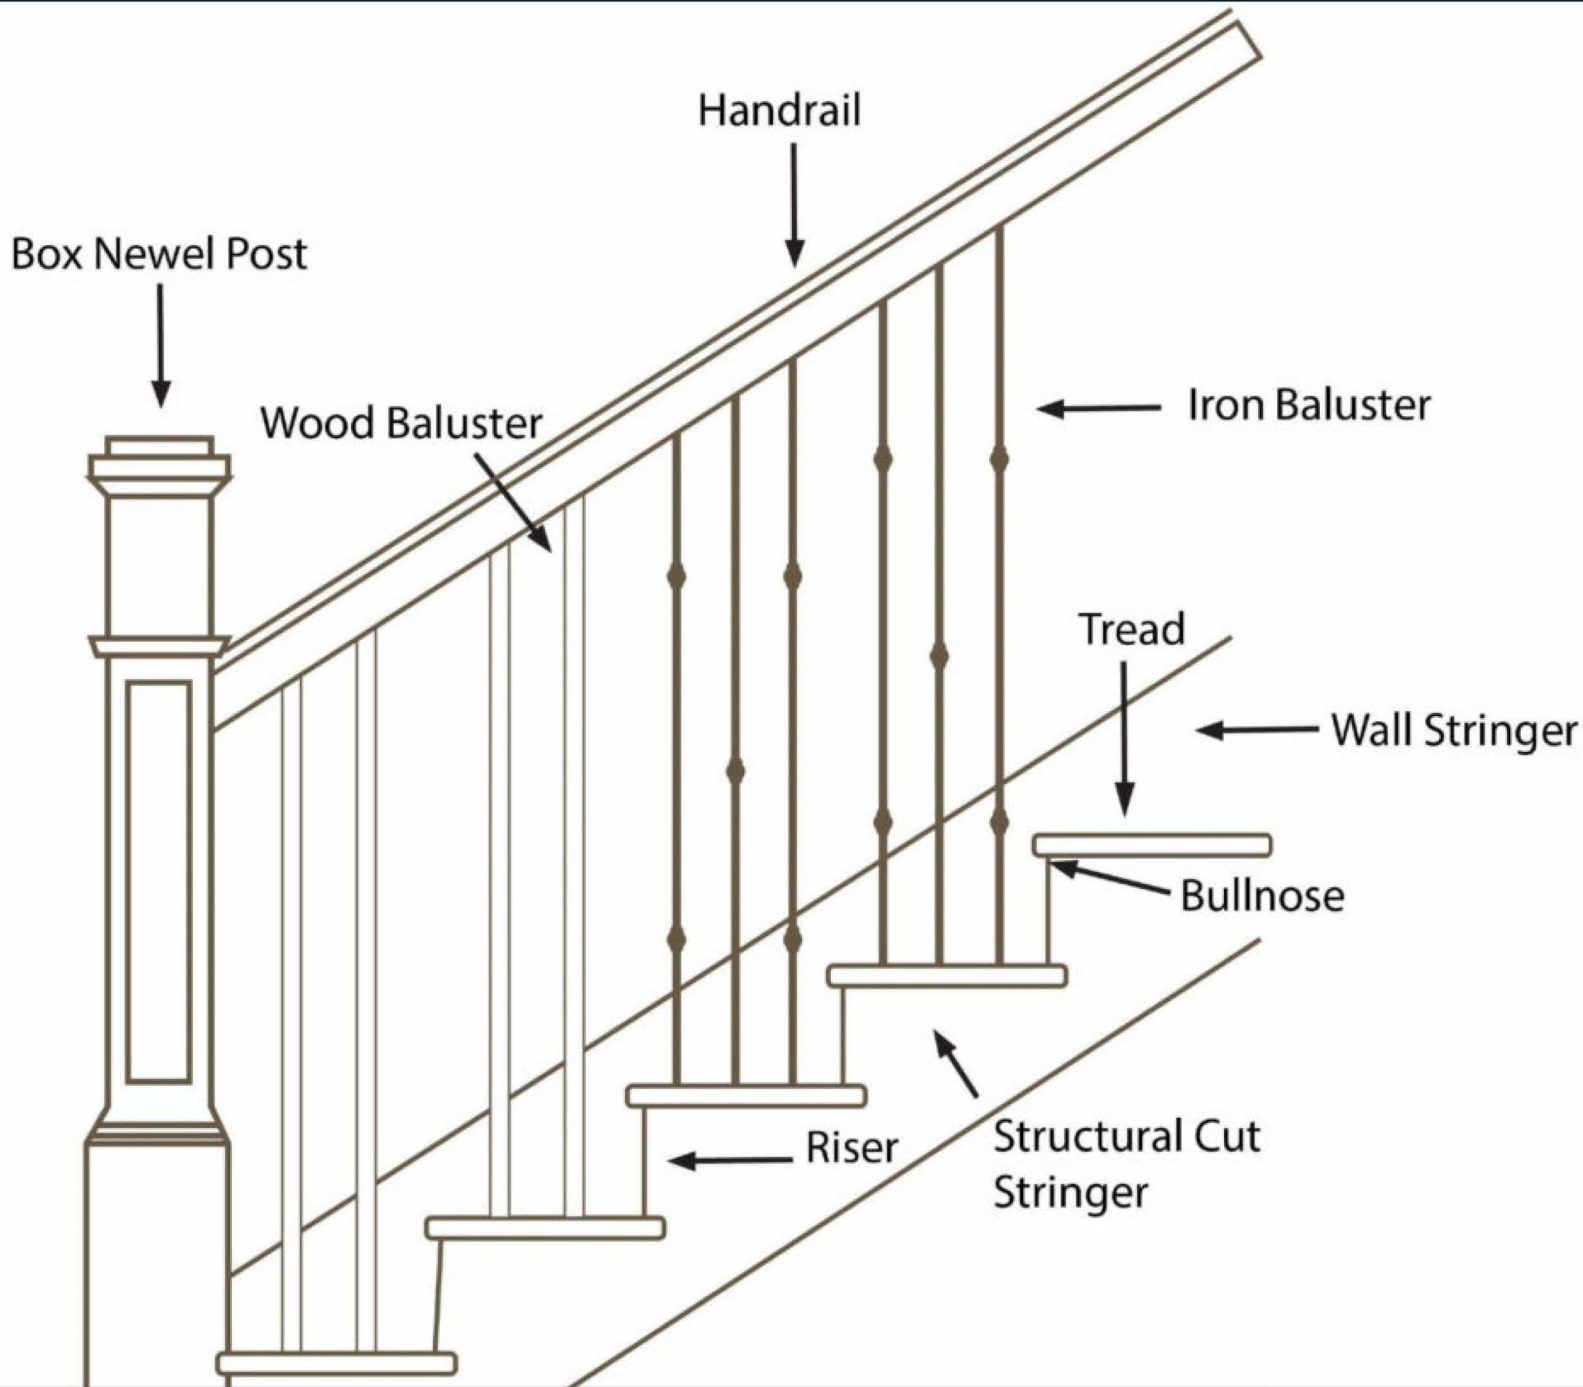

469.453.6744

www.intlstairsproducts.com

**INTERNATIONAL
STAIR PRODUCTS INC**

Stair Anatomy

Table of Contents

Wood Collection	6
Wood Balusters	8
Wood Newels	10
Box Newels	17
Wood Fittings	21
Wood Handrails - Straight	30
Wood Handrails - Bending	31
Wood Starter Steps	33
Wood Treads	37
Riser & S4S	39
Cove & Trim	41
Iron Collection	43
Hollow Metal Balusters	45
Solid Metal Balusters	61
Mega Balusters	62
Horizontal Balusters	64
Iron Newels	66
Metal Shoes	69
Accessories	73
Flooring	77

A photograph of a modern staircase with dark wood balusters and a brass side table. The staircase is dark wood with a black handrail and dark wood balusters. The wall is white with a large white door. In the foreground, there is a brass side table with a white vase containing dried branches, a lit candle, and a black velvet ottoman. The floor is light wood.