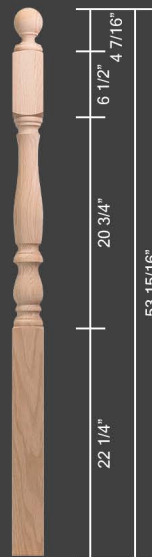

4442TW
3 1/2" x 54"

5160 3 1/4
3 1/4" x 54"

5160 4 1/2
4 1/2" x 54"

5160 6
6" x 54"

5165
3 1/4" x 54"

5170
3 1/4" x 54"

5175
3 1/4" x 54"

Ball Top

4005BT
3 1/4" x 54"

4040-48MS-BT
3 x 48"

4040BT
3" x 48"

4042-54MS-BT
3" x 54"

4042BT
3" x 54"

4043-54MS-BT
3" x 54"

4045-54MS-BT
3" x 54"

4045BT
3" x 62"

4160
3" x 54"

4170
3" x 54"

4301
3" x 54"

4305
3 x 54"

continue

4460
3 1/4" x 54"

4465
3 1/4" x 54"

4470
3 1/4" x 54"

4042-54MS-6
3" x 54"

4042MT
3" x 54"

4043-54MS-10
3" x 54"

4045-54MS-13
3" x 54"

4045MT
3" x 62"

Pin Top

Pin Top Wood Newels connect to Wood Fittings, see Fittings page for selections.

4010-48MS
3" x 48"