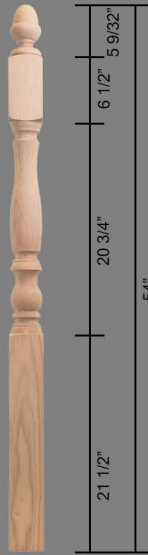

A photograph of a modern staircase with dark wood balusters and a brass side table. The staircase is dark wood with a black handrail and dark wood balusters. The wall is white with a large white door. In the foreground, there is a brass side table with a white vase containing dried branches, a lit candle, and a black velvet ottoman. The floor is light wood.

Wood Balusters

Red Oak

Prime

4120	4611	5005
5015	5060	5141
5200	5241	5360

Wood Newels

Acorn Top

4005AT
3 1/2" x 56"

4007
3 1/4" x 54"

4442TW
3 1/2" x 54"

5160 3 1/4
3 1/4" x 54"

5160 4 1/2
4 1/2" x 54"

5160 6
6" x 54"

5165
3 1/4" x 54"

5170
3 1/4" x 54"

5175
3 1/4" x 54"

Ball Top