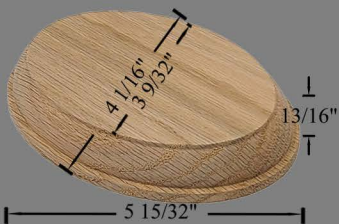

Accessories

Wood

Caps

Tread Brackets

Tread Caps

8076

Rosettes

7037

Plugs