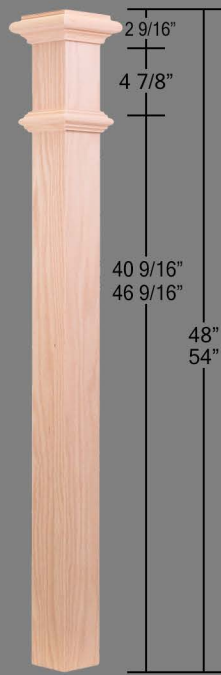

4042-54MS-6
3" x 54"

4042MT
3" x 54"

4043-54MS-10
3" x 54"

4045-54MS-13
3" x 54"

4045MT
3" x 62"

Pin Top

Pin Top Wood Newels connect to Wood Fittings, see Fittings page for selections.

4010-48MS
3" x 48"

4010PT
3 x 43"

4015PT-62
3" x 62"

4140PT
3" x 48"

4271PT
3 1/4" x 48"

4275PT
3 1/4" x 54"

4410PT
3 1/4" x 48"

4411PT
3 1/4" x 48"

4444TW
3 1/4" x 48"

5140PT
3 1/4" x 48"

5145F
3 1/4" x 48"

Blank

Stablizer Post

Box Newels

P - Plain
F - Fluted
RC - Recessed Panel
RP - Raised Panel

961
3 1/2" x 56"

3092P
3 1/4" x 48"
3 1/4" x 54"