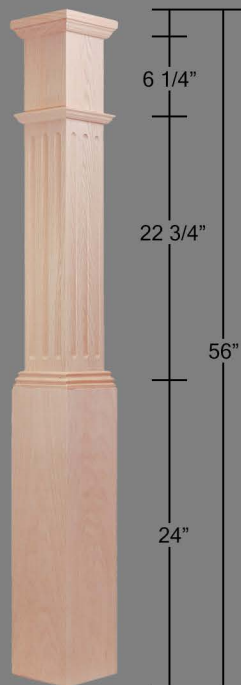

4291RC
6 1/4" x 55"

4592P
3 1/2" x 54"

4691P
6 1/4" x 56"

4092RC
6" x 55 1/2"

4191P
3 1/4" x 56"

4291F
6 1/2" x 55"

4291P
6 1/4" x 55"

continue

4692
5" x 56"

Base
5" x 25 3/8"

4791RP
6 1/4" x 56"

4891F
6 1/4" x 56"

4991RC
6 1/4" x 56"

Wood Fittings

Wood Fittings

70 series fittings match with 6010 rail; 72 series refer to 6210 rail; and 77 series work with 6710 rail.