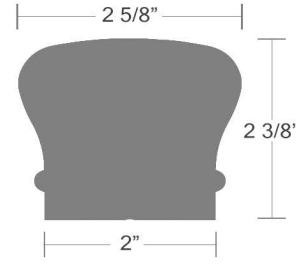

Handrails - Straight

Handrails are available in Red Oak, White Oak, Maple, and Hickory.

Most products are available in 16 ft and 20 ft. Some may sell in linear footages, based on your design and measurement needs.

Consult our experienced sales representatives for more information.

469.453.6744

6210