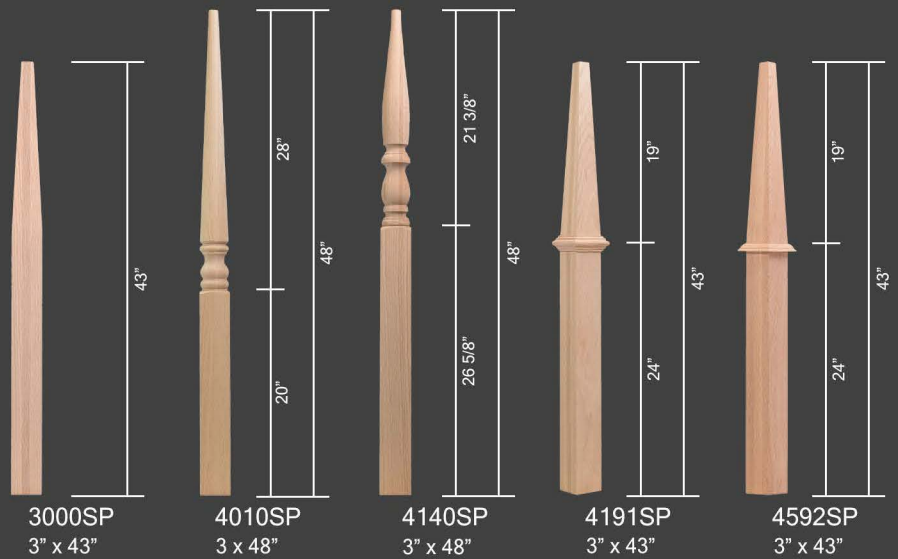

5140PT
3 1/4" x 48"

5145F
3 1/4" x 48"

Blank

Stablizer Post

Box Newels

P - Plain
F - Fluted
RC - Recessed Panel
RP - Raised Panel

961
3 1/2" x 56"

3092P
3 1/4" x 48"
3 1/4" x 54"