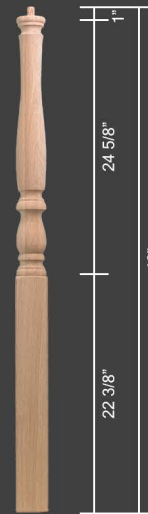

4442TW
3 1/2" x 54"

5160 3 1/4
3 1/4" x 54"

5160 4 1/2
4 1/2" x 54"

5160 6
6" x 54"

5165
3 1/4" x 54"

5170
3 1/4" x 54"

5175
3 1/4" x 54"

Ball Top

4475
3 1/4" x 54"

4501
3 1/4" x 54"

4505
3 1/4" x 54"

4640-48MS-BT
3 1/4" x 48"

4643-54MS-BT
3 1/4" x 54"

4645-54MS-BT
3 1/4" x 54"

Mushroom Top

4040-48MS-6
3" x 48"

4042-54MS-6
3" x 54"

4042MT
3" x 54"

4043-54MS-10
3" x 54"

4045-54MS-13
3" x 54"

4045MT
3" x 62"

Pin Top

Pin Top Wood Newels connect to Wood Fittings, see Fittings page for selections.

4010-48MS
3" x 48"

4010PT
3 x 43"

4015PT-62
3" x 62"

4140PT
3" x 48"

4271PT
3 1/4" x 48"

4275PT
3 1/4" x 54"

4410PT
3 1/4" x 48"

4411PT
3 1/4" x 48"

4444TW
3 1/4" x 48"