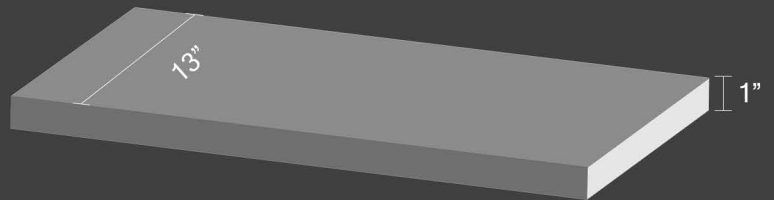

Wood Treads

In Stock:
42", 48", 54", 60", 72".

In Stock:
42", 48", 54", 60", 72", 96".

*We stock with 24"x60" and 30"x60" in both Red Oak and White Oak.

Red Oak

White Oak

Hickory

S4S Boards & Sheets