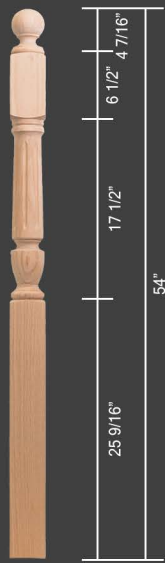

4005BT
3 1/4" x 54"

4040-48MS-BT
3 x 48"

4040BT
3" x 48"

4042-54MS-BT
3" x 54"

4042BT
3" x 54"

4043-54MS-BT
3" x 54"

4045-54MS-BT
3" x 54"

4045BT
3" x 62"

4160
3" x 54"

4170
3" x 54"

4301
3" x 54"

4305
3 x 54"

continue

4460
3 1/4" x 54"

4465
3 1/4" x 54"

4470
3 1/4" x 54"

4475
3 1/4" x 54"

4501
3 1/4" x 54"

4505
3 1/4" x 54"

4640-48MS-BT
3 1/4" x 48"

4643-54MS-BT
3 1/4" x 54"

4645-54MS-BT
3 1/4" x 54"

Mushroom Top

4040-48MS-6
3" x 48"

4042-54MS-6
3" x 54"

4042MT
3" x 54"

4043-54MS-10
3" x 54"

4045-54MS-13
3" x 54"

4045MT
3" x 62"

Pin Top

Pin Top Wood Newels connect to Wood Fittings, see Fittings page for selections.

4010-48MS
3" x 48"