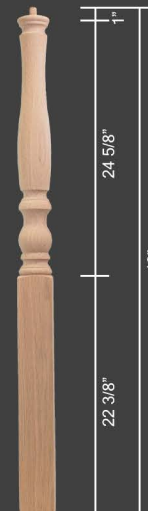

4042-54MS-6
3" x 54"

4042MT
3" x 54"

4043-54MS-10
3" x 54"

4045-54MS-13
3" x 54"

4045MT
3" x 62"

Pin Top

Pin Top Wood Newels connect to Wood Fittings, see Fittings page for selections.

4010-48MS
3" x 48"

4010PT
3 x 43"

4015PT-62
3" x 62"

4140PT
3" x 48"

4271PT
3 1/4" x 48"

4275PT
3 1/4" x 54"

4410PT
3 1/4" x 48"

4411PT
3 1/4" x 48"

4444TW
3 1/4" x 48"

5140PT
3 1/4" x 48"

5145F
3 1/4" x 48"

Blank

Stablizer Post

Box Newels

P - Plain
F - Fluted
RC - Recessed Panel
RP - Raised Panel

961
3 1/2" x 56"

3092P
3 1/4" x 48"
3 1/4" x 54"