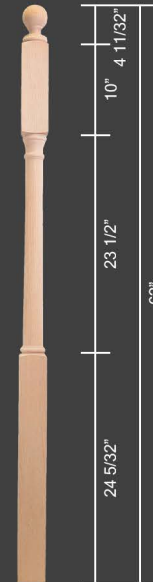

4442TW
3 1/2" x 54"

5160 3 1/4
3 1/4" x 54"

5160 4 1/2
4 1/2" x 54"

5160 6
6" x 54"

5165
3 1/4" x 54"

5170
3 1/4" x 54"

5175
3 1/4" x 54"

Ball Top

4005BT
3 1/4" x 54"

4040-48MS-BT
3 x 48"

4040BT
3" x 48"

4042-54MS-BT
3" x 54"

4042BT
3" x 54"

4043-54MS-BT
3" x 54"

4045-54MS-BT
3" x 54"

4045BT
3" x 62"

4160
3" x 54"

4170
3" x 54"

4301
3" x 54"

4305
3 x 54"

continue

4460
3 1/4" x 54"

4465
3 1/4" x 54"

4470
3 1/4" x 54"

4042-54MS-6
3" x 54"

4042MT
3" x 54"

4043-54MS-10
3" x 54"

4045-54MS-13
3" x 54"

4045MT
3" x 62"

Pin Top

Pin Top Wood Newels connect to Wood Fittings, see Fittings page for selections.

4010-48MS
3" x 48"