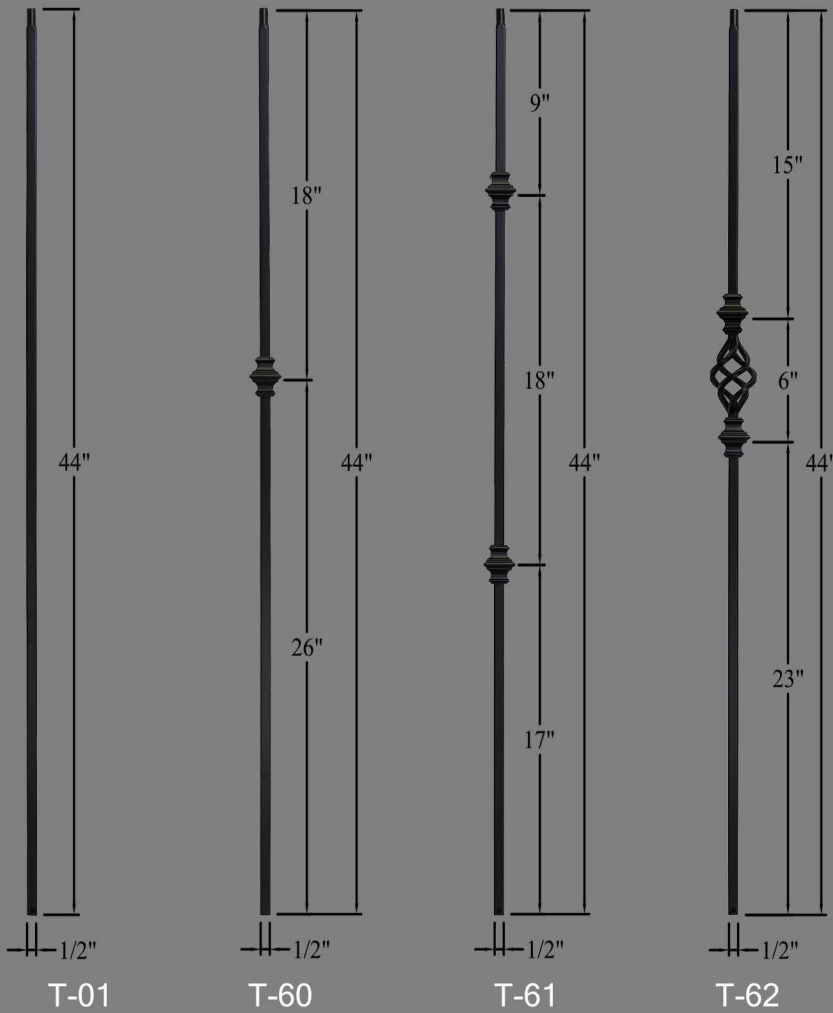

Versatile Series