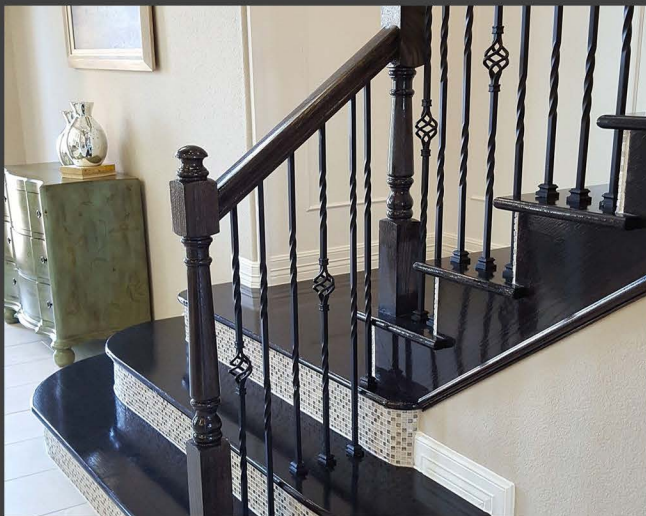

4043-54MS-10
3" x 54"