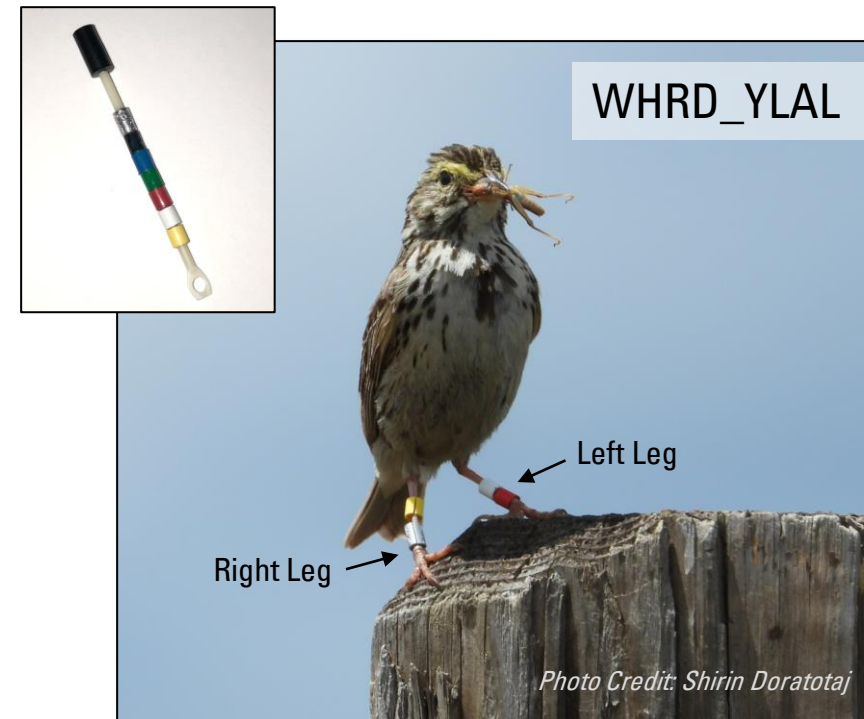

# Resighting Color-banded Savannah Sparrows

Color Codes:	
BK = Black	AL = Aluminum
BL = Blue	RD = Red
GR = Green	WH = White
	YL = Yellow

- 101 previously color-banded SAVS
- Information needed:
  - 1) Band combination
    - All banded birds will have 1 aluminum USGS band and 3 plastic color-bands
    - Report left-to-right and top-to-bottom
    - Bird at right = WHITE over RED (left leg) \_ YELLOW over ALUMINUM (right leg) → Reported as **WHRD\_YLAL**
  - 2) Location of bird
    - Trail name at Powell Butte Nature Park
    - Lat/Long (if possible) or nearest trail marker number

# Color Bands Used

- AL = Aluminum (USGS)
  - Placed on all birds – lower right or left leg
- BK = Black
- BL = Blue
- GR = Green
- RD = Red
- WH = White
- YL = Yellow