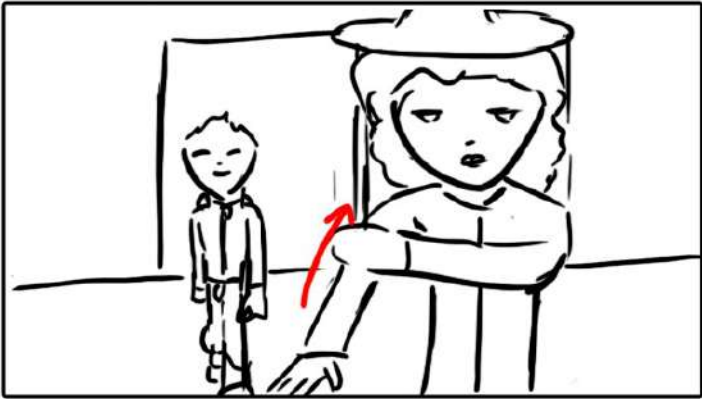

Scene: 3, 3 Medium

She stumbles down to the coffee pot

Scene: 3, 3 Medium

She takes her cigarette out of her mouth and gulps down the pot of coffee

Scene: 3, 4 close up

While drinking the pot, she blocks out her partner's voice

Scene: 3, 4 close up

She finishes the pot, hearing the partner talking about chores, while sighing about today's work

Scene: 4, 1 *MCU*

While their walking to the car, The witch is pulling her sleeve up

Scene: 4, 2 *medium*