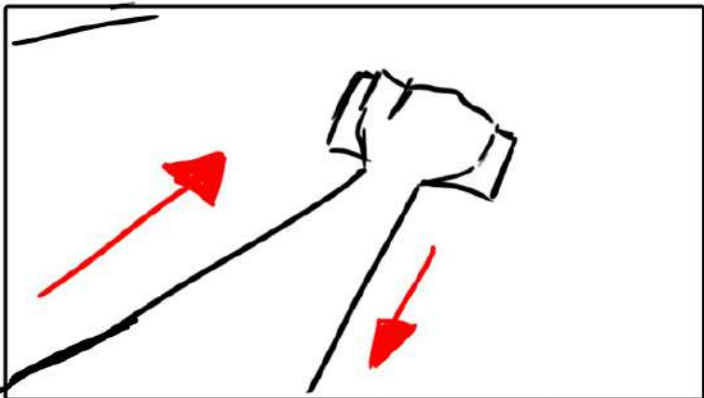

Scene: 1,1 EST

Scene: 1,2 ECU

The witch wakes up with a hangover

Scene: 1,2 Medium

The witch gets out of bed, but notices the cigarettes on her bed

Scene: 1,3 MCU

Without thinking, she quickly grabs her cigarettes

Scene: 1,4 Close up

she lights one up

Scene: 1,5 Wide shot

She walks towards the door

Scene: 1, 6 Medium

She's walking downstairs while stubbling with every step

Scene: 2, 1 Wide Shot

cut back into the room where the camera pans away, showing a downturned picture frame is laying on the floor