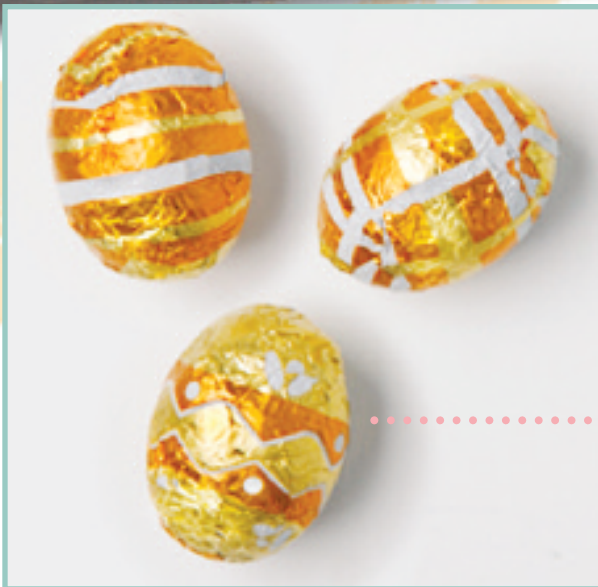

**421 – 5oz. Rabbit Holding Egg \$10.00**

**422 – 5oz. Rabbit Holding Egg**  
 White Chocolate (Not pictured) **\$10.00**

**420 - 7.5oz. Sitting Rabbit \$15.00**

**418 – 12oz. Petite Pectin Fruit Jelly Beans**  
**\$12.00**

**424 – Girls Molded Solid Chocolate Collection**  
 Rabbits Waving - 2.5oz.  
 Unicorn - 2.5oz.  
 Ballerina - 3oz.  
**\$18.00**

**423 – Boys Molded Solid Chocolate Collection**  
 Rabbits Waving - 2.5oz.  
 Dump Truck - 2.5oz., Sports Car - 3oz.  
**\$18.00**

**685 NEON SOUR WORMS**  
 Super fresh, flavorful and soft neon colors and sour flavor. 18 oz.  
**\$17.00**

**117 Chocolate Covered Oreos**  
 Oreo cookies covered in milk chocolate and decorated with holiday sugar figures. 8 Pc. Gift Box. **\$18.00**